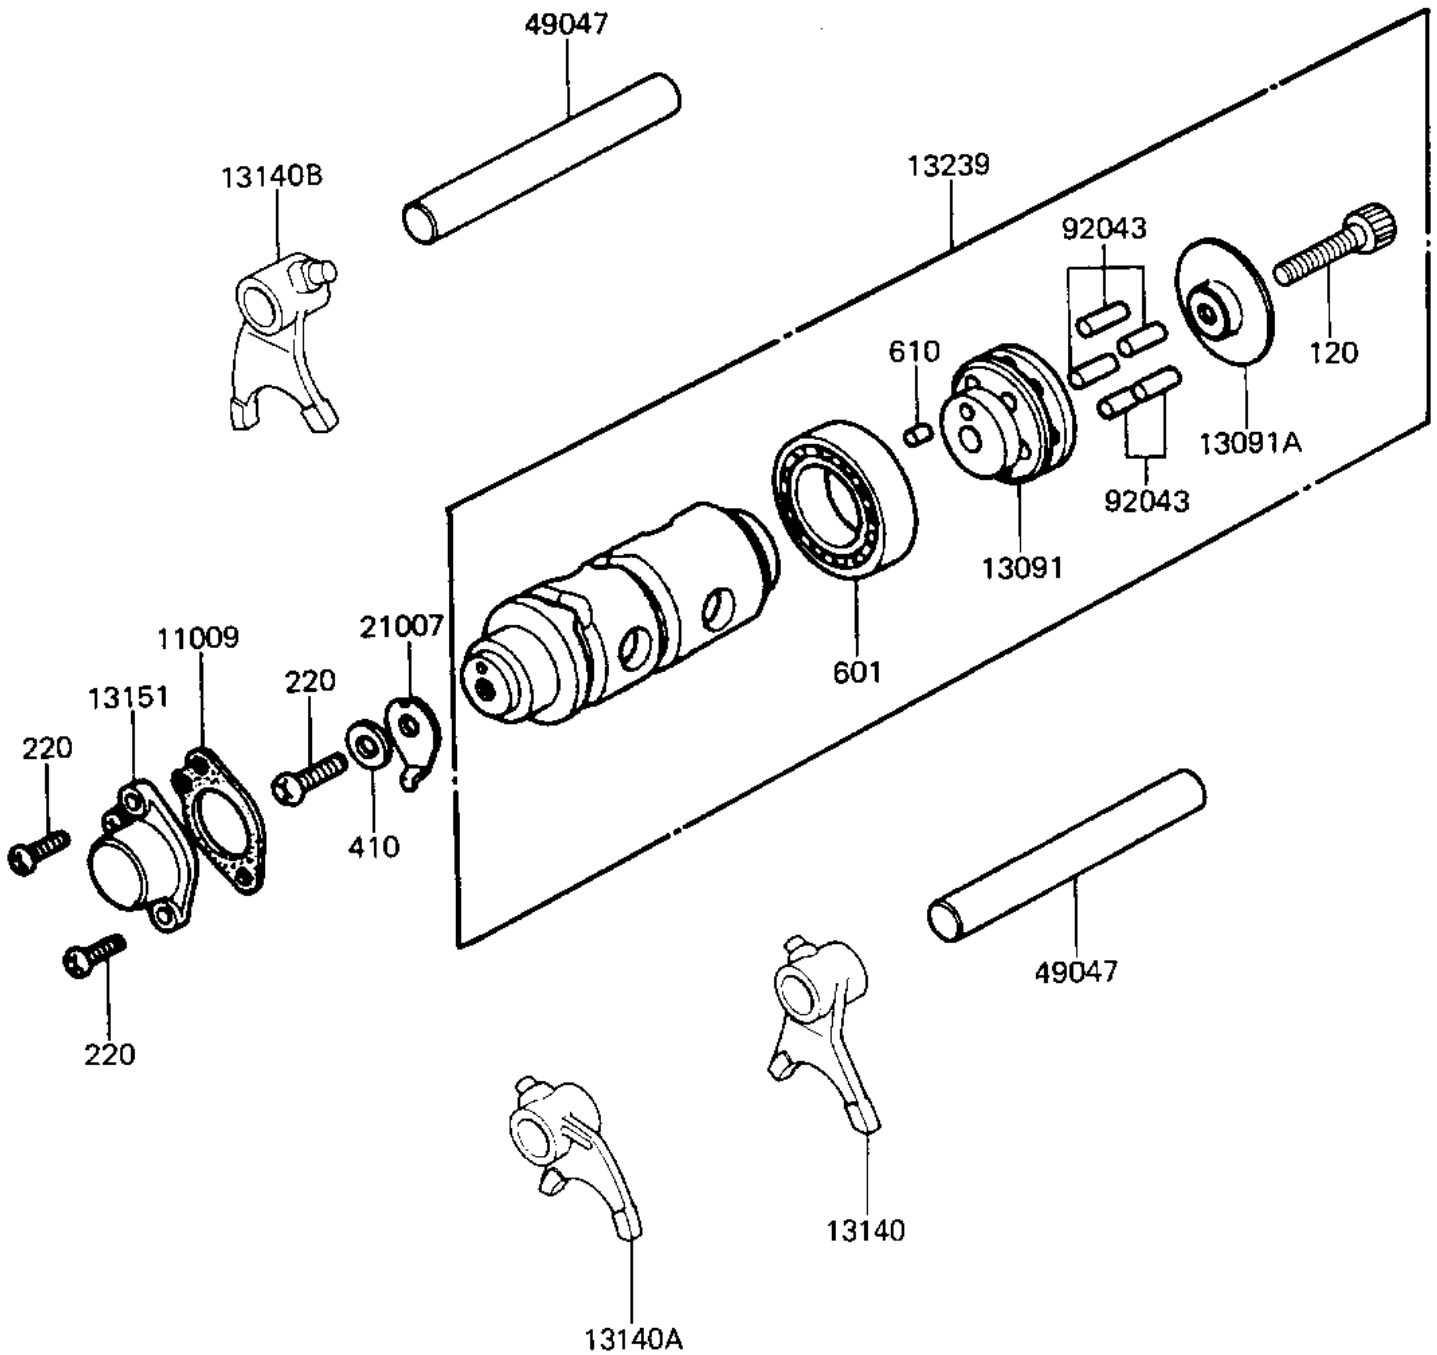

1984 KE100

PARTS DIAGRAM

GEAR CHANGE DRUM & FORKS

E1362-0008

1984 KE100

PARTS LIST

GEAR CHANGE DRUM & FORKS

Kawasaki

Let the Good Times Roll®

ITEM NAME

PART NUMBER

QUANTITY
