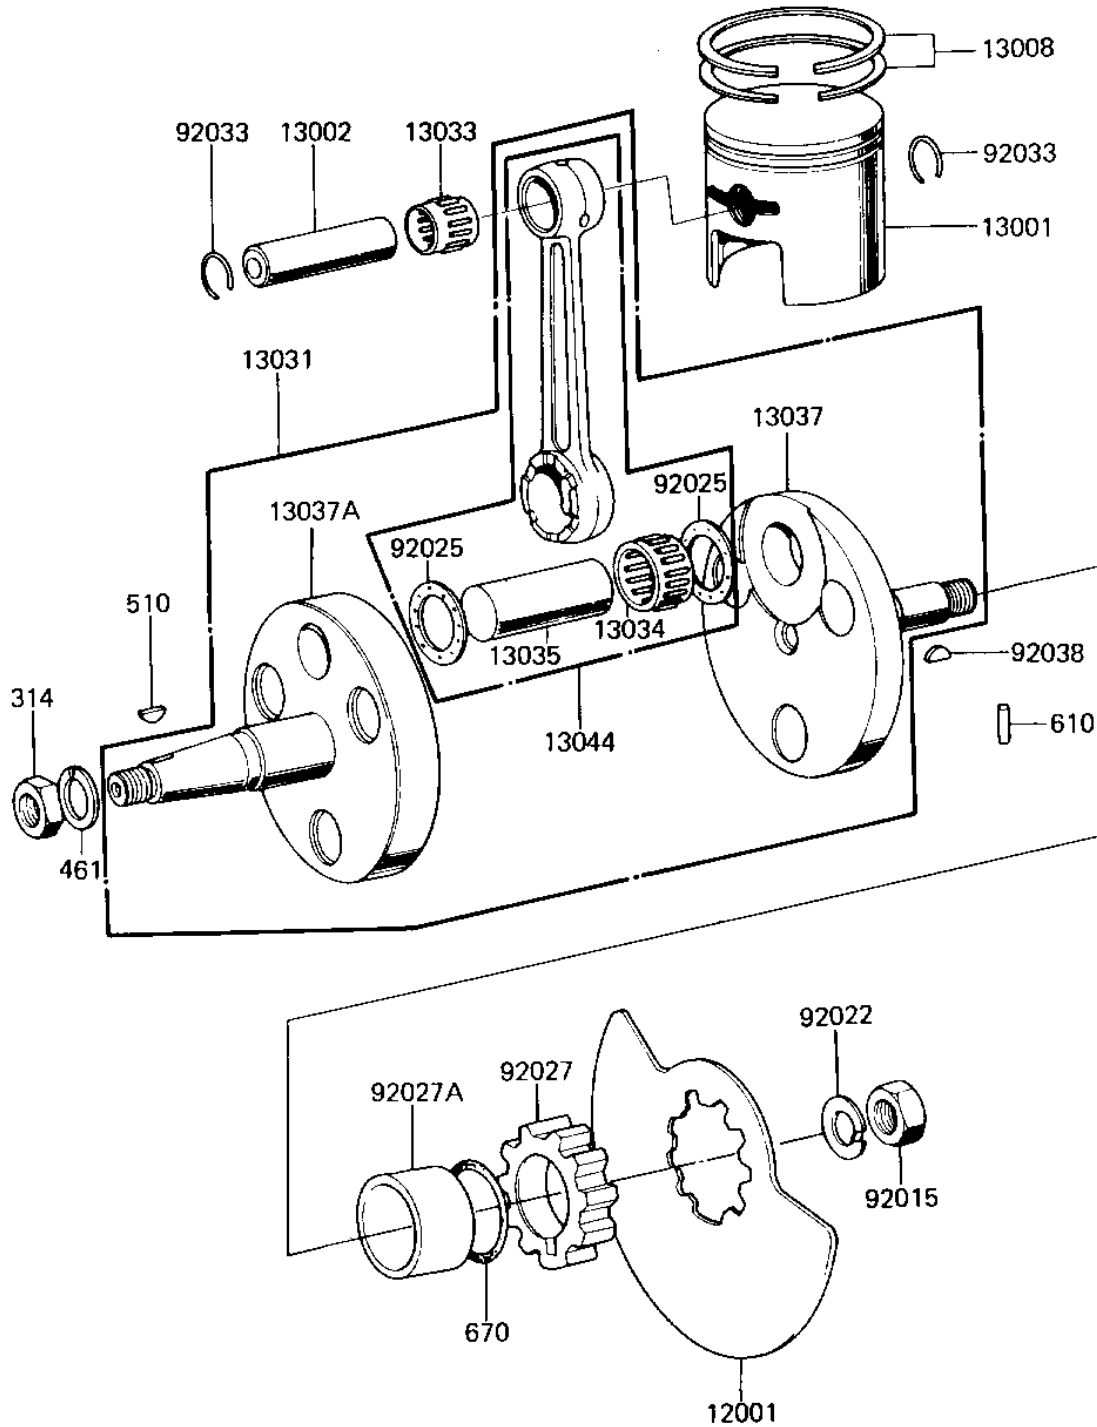

1984 KE100

PARTS DIAGRAM

CRANKSHAFT/PISTON/ROTARY VALVE

E1321-0021

1984 KE100

PARTS LIST

CRANKSHAFT/PISTON/ROTARY VALVE

ITEM NAME

PART NUMBER

QUANTITY
