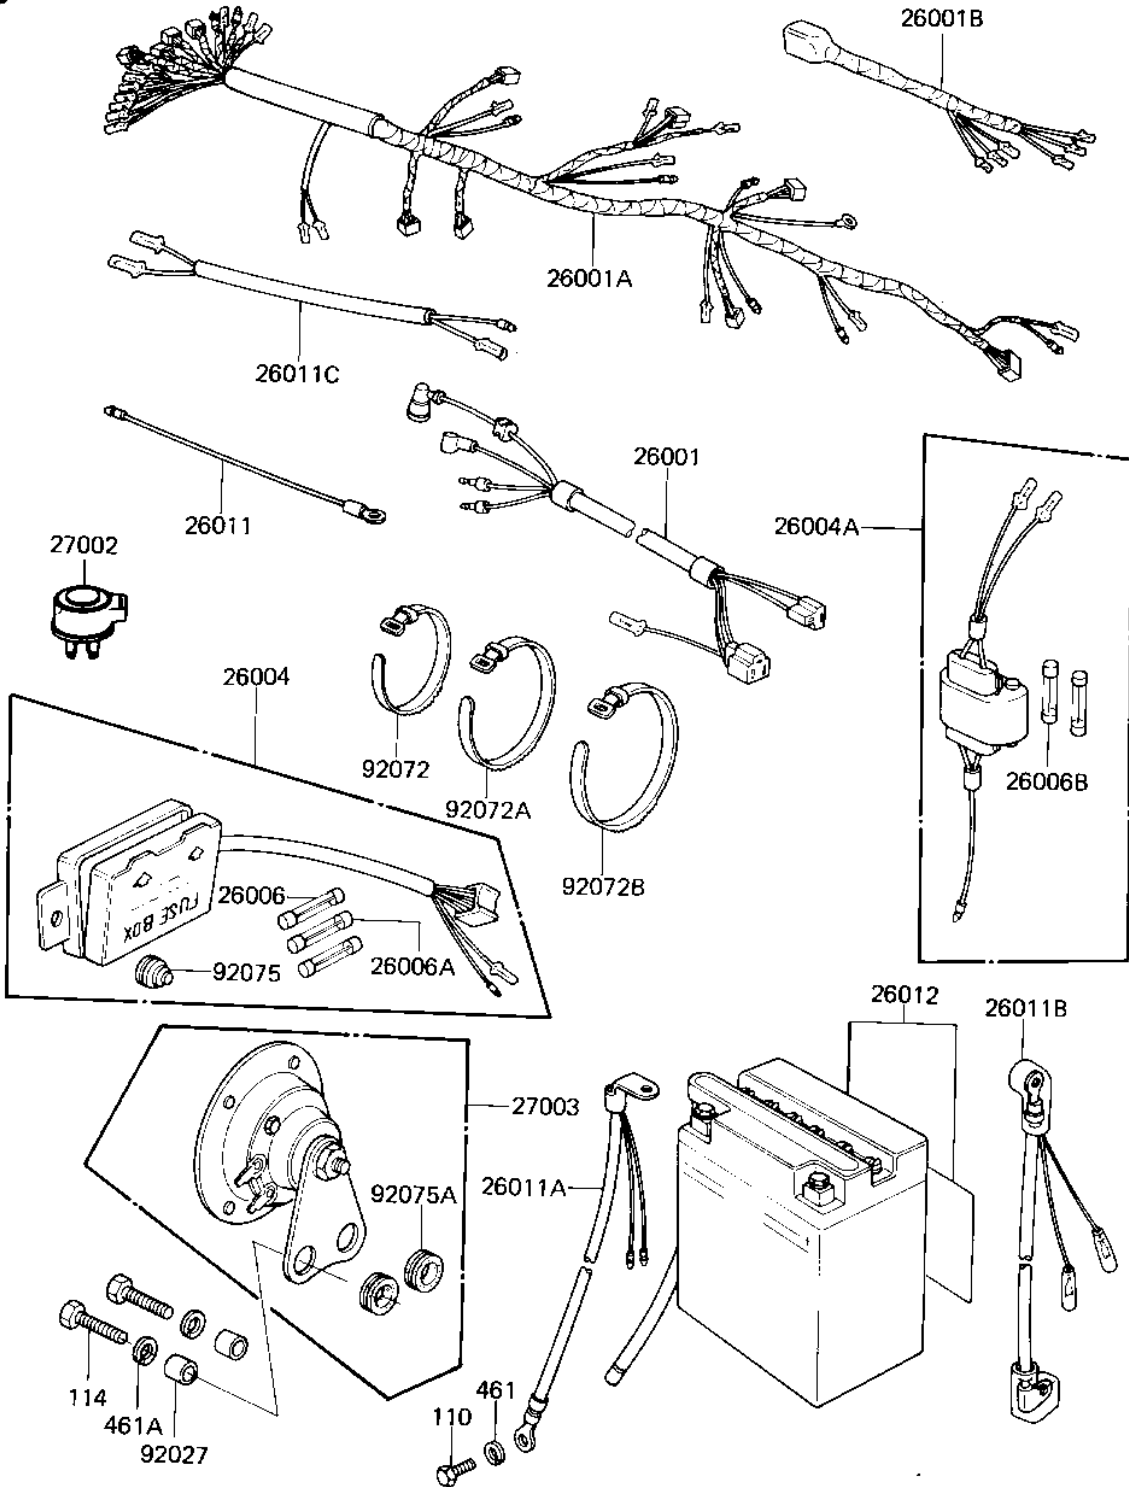

1982 CSR Twin

PARTS DIAGRAM

CHASSIS ELECTRICAL EQUIPMENT

F2760-0072

1982 CSR Twin

PARTS LIST

CHASSIS ELECTRICAL EQUIPMENT

Kawasaki

Let the Good Times Roll®

ITEM NAME

PART NUMBER

QUANTITY
