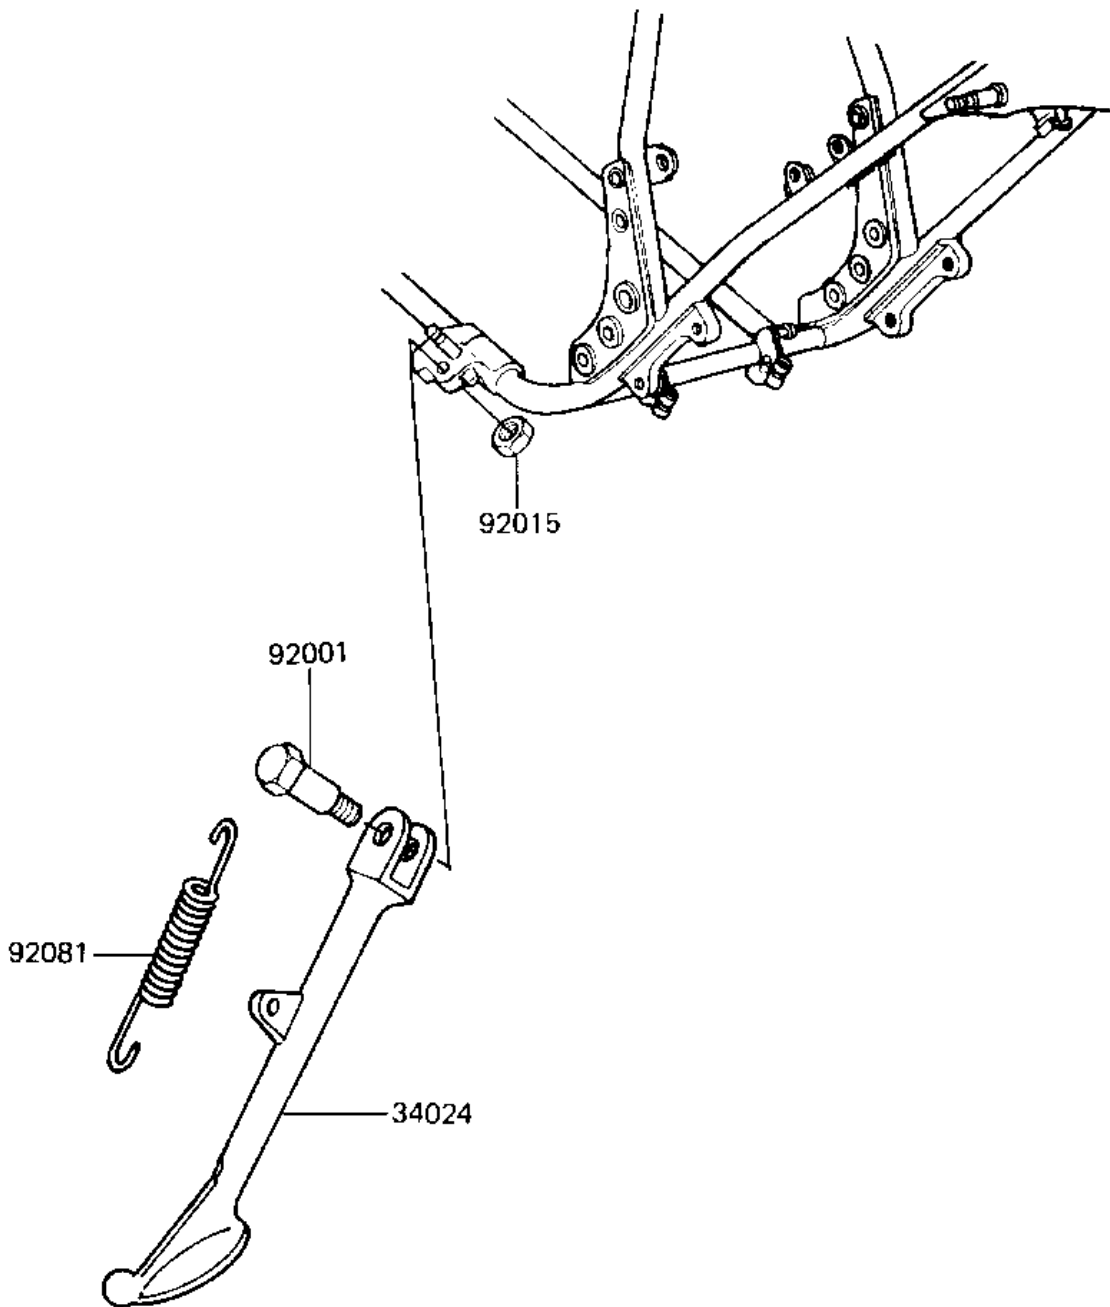

1982 CSR Twin

PARTS DIAGRAM

STAND

F2190-0046

1982 CSR Twin

PARTS LIST

STAND

Kawasaki

Let the Good Times Roll®

ITEM NAME

PART NUMBER

QUANTITY
