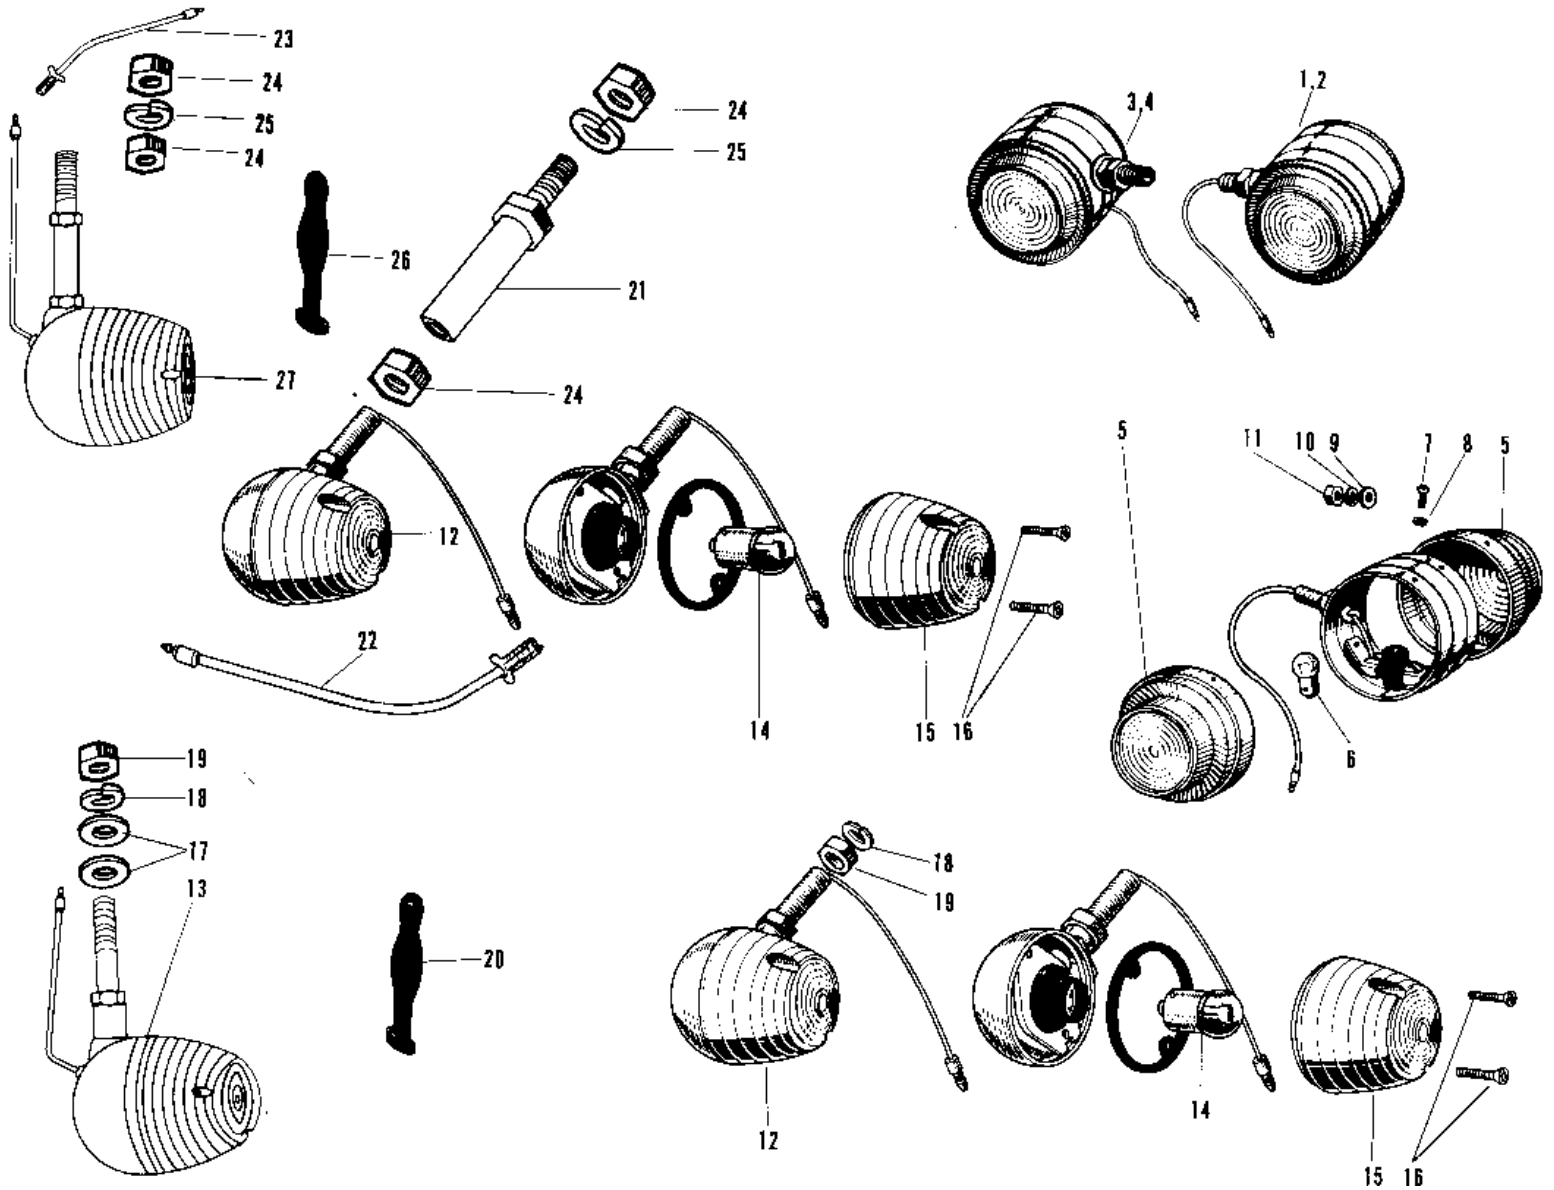

1969 Sidewinder

PARTS DIAGRAM

OPTIONAL PARTS

1969 Sidewinder

PARTS LIST

OPTIONAL PARTS

ITEM NAME	PART NUMBER	QUANTITY
LAMP FRNT TURN SIG RH (Ref # 1)	23040-013	
LAMP FRNT TURN SIG LH (Ref # 2)	23042-012	
LAMP REAR TURN SIG RH (Ref # 3)	23043-014	
LAMP REAR TURN SIG LH (Ref # 4)	23044-012	
LENS TURN SIGNAL LAMP (Ref # 5)	23048-004	
BULB 12V 8W (Ref # 6)	92069-019	
SCREW PAN HEAD 3X8 (Ref # 7)	220E0308	
WASHER SPRING 3MM (Ref # 8)	461F0300	
WASHER PLAIN 10MM (Ref # 9)	411B1000	
WASHER SPRING 10MM (Ref # 10)	461F1000	
NUT,10MM (Ref # 11)	314B1000	
LAMP FRNT TURN SIGNAL (Ref # 12)	23040-020	
UNAVAILABLE IN PRICE BOOK (Ref # 13)	23043-021	
BULB 12V 8W (Ref # 14)	92069-043	
LENS TURN SIGNAL LAMP (Ref # 15)	23048-011	
SCREW OVL CNTSNK 3X15 (Ref # 16)	222B0315A	
WASHER PLAIN 10MM (Ref # 17)	410B1000	
WASHER SPRING 10MM (Ref # 18)	461F1000	
NUT 10MM (Ref # 19)	315B1000	
BAND RUBBER (Ref # 20)	92072-013	
HOLDER (Ref # 21)	23051-002	
WIRING HARN EXTENSION (Ref # 22)	26011-040	
WIRING HARNESS,EXTNSN (Ref # 23)	26011-006	
NUT 10MM (Ref # 24)	315B1000	
WASHER SPRING 10MM (Ref # 25)	461F1000	
BAND RUBBER (Ref # 26)	92072-013	
UNAVAILABLE IN PRICE BOOK (Ref # 27)	23043-022	