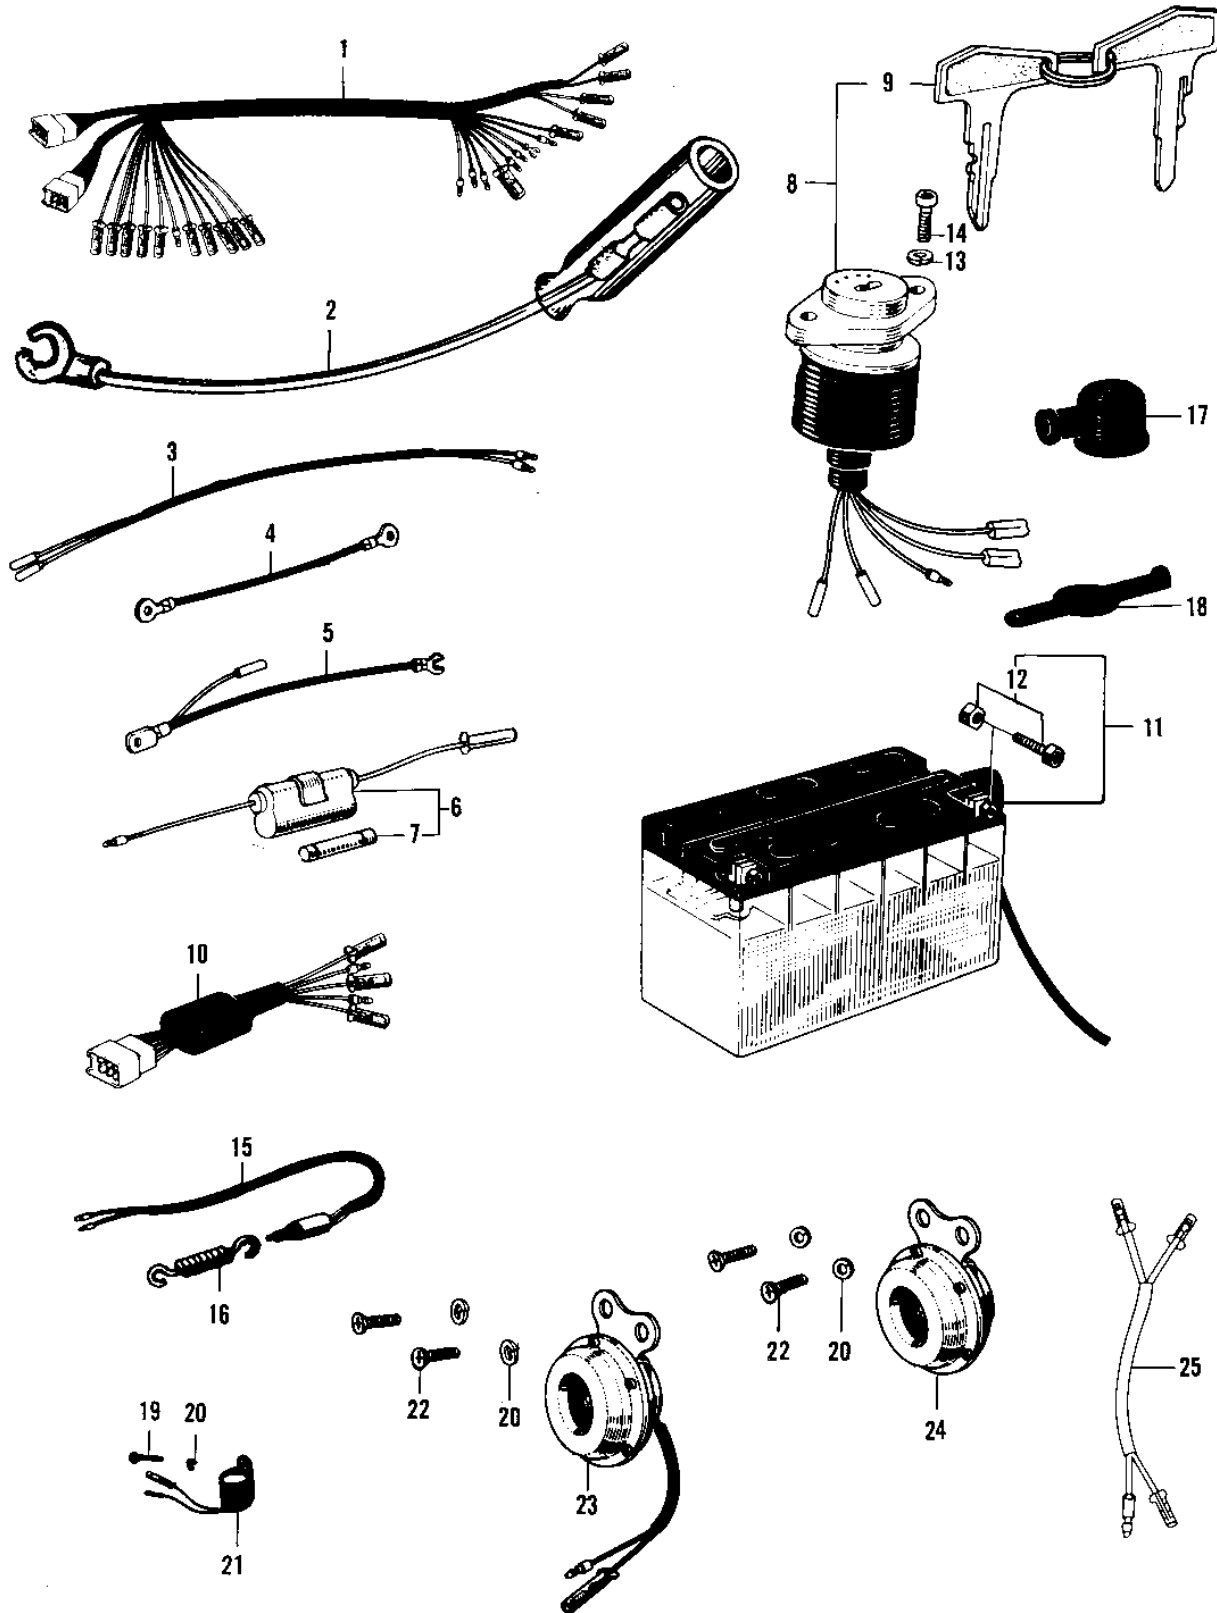

1968 Sidewinder

PARTS DIAGRAM

CHASSIS ELECTRICAL EQUIPMENT

1968 Sidewinder

PARTS LIST

CHASSIS ELECTRICAL EQUIPMENT

Kawasaki

Let the Good Times Roll®

ITEM NAME

PART NUMBER

QUANTITY
