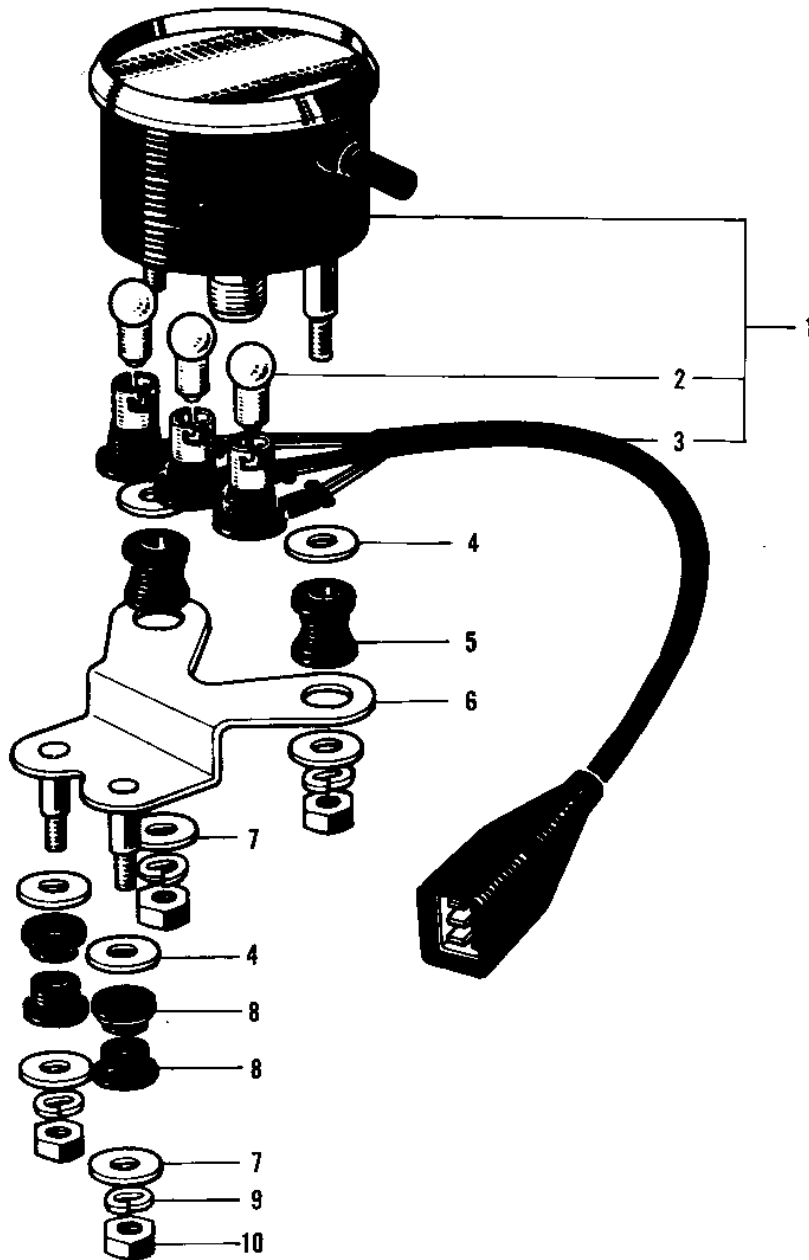

1968 Sidewinder

PARTS DIAGRAM

METER

87.

1968 Sidewinder

PARTS LIST

METER

Kawasaki

Let the Good Times Roll®

ITEM NAME

PART NUMBER

QUANTITY
