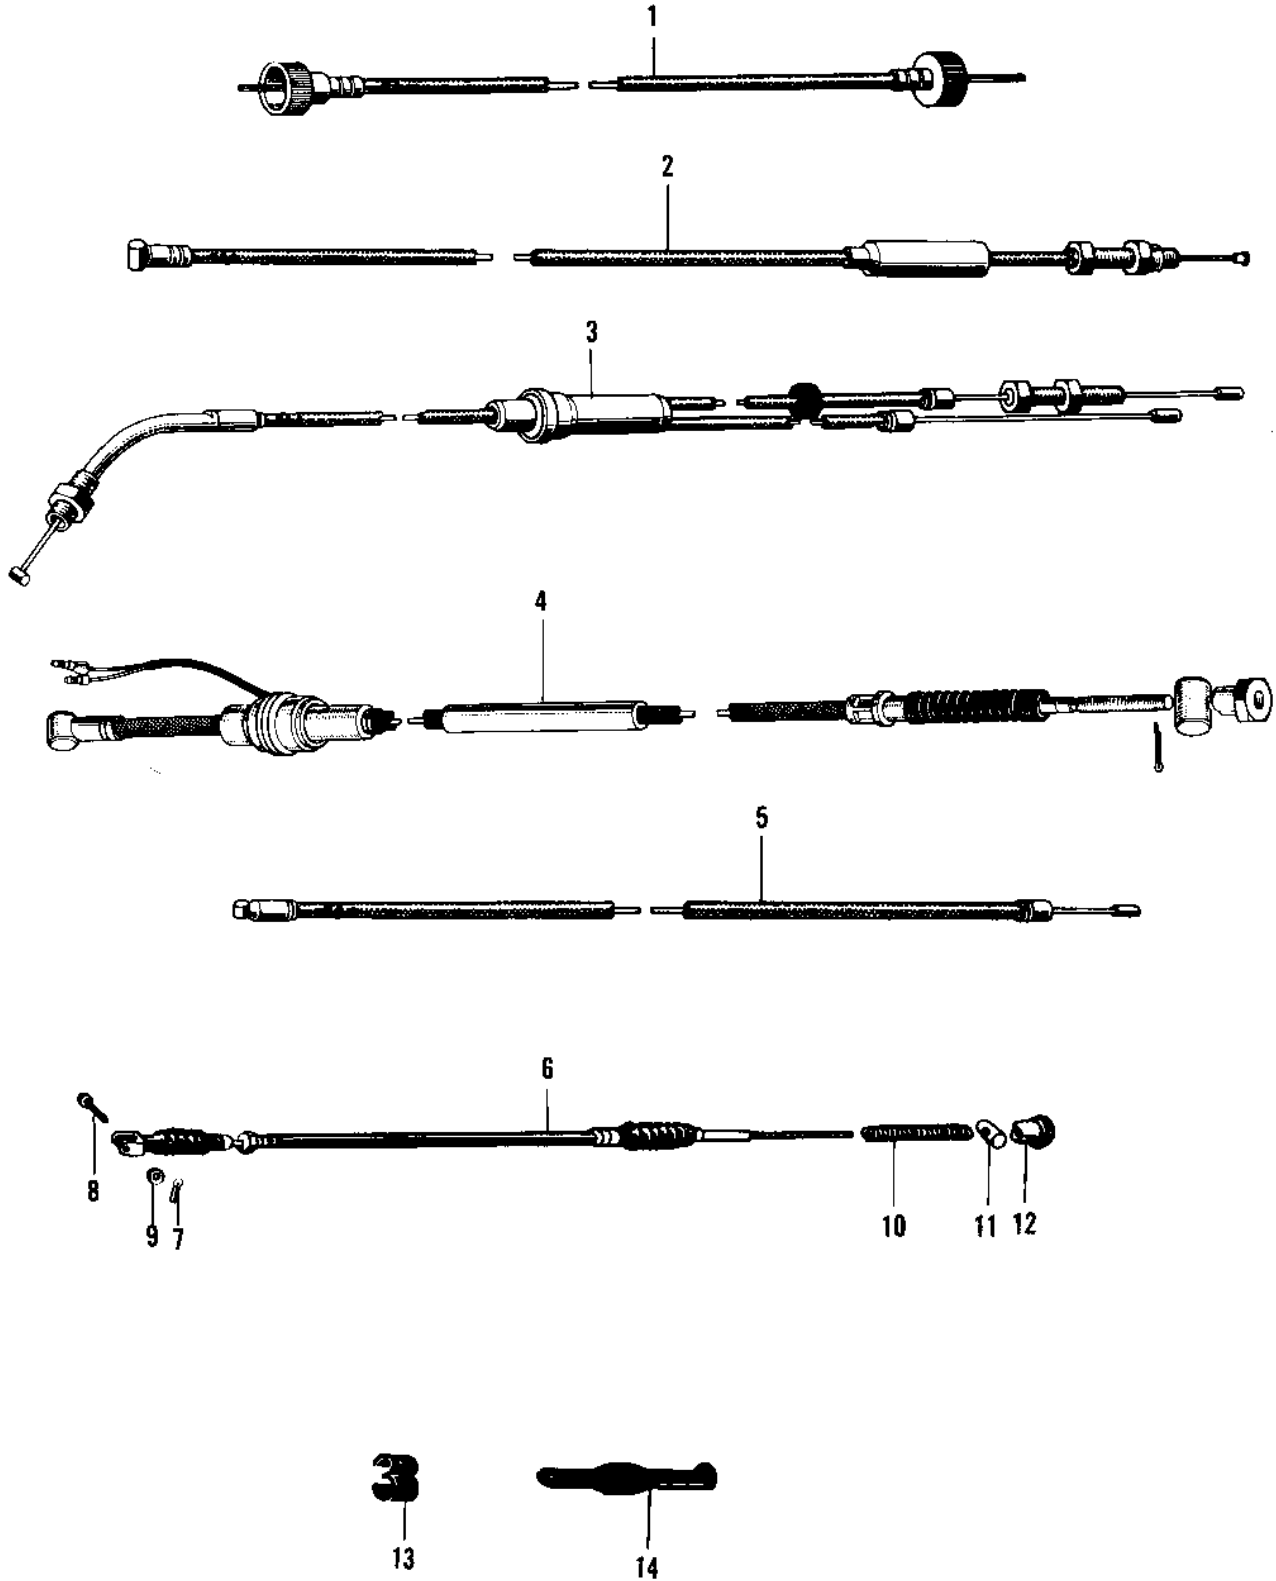

1968 Sidewinder

PARTS DIAGRAM

CABLES

1968 Sidewinder

PARTS LIST

CABLES

Kawasaki

Let the Good Times Roll®

ITEM NAME

PART NUMBER

QUANTITY
