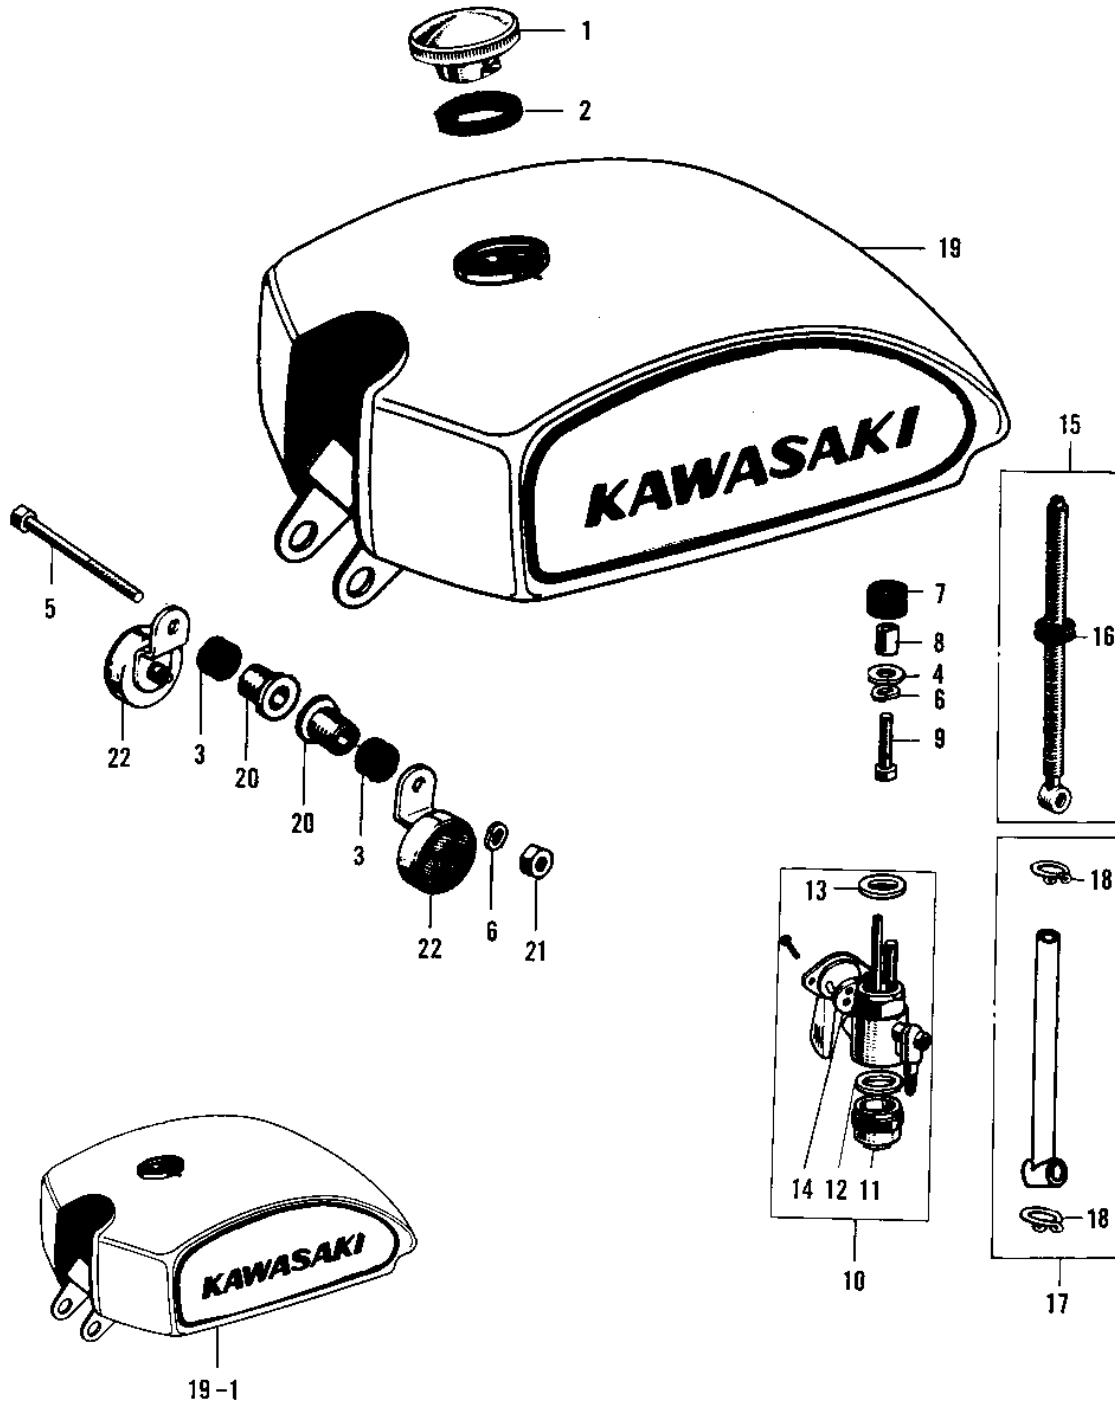

1968 Sidewinder

PARTS DIAGRAM

FUEL TANK

88

1968 Sidewinder

PARTS LIST

FUEL TANK

Kawasaki

Let the Good Times Roll®

ITEM NAME

PART NUMBER

QUANTITY
