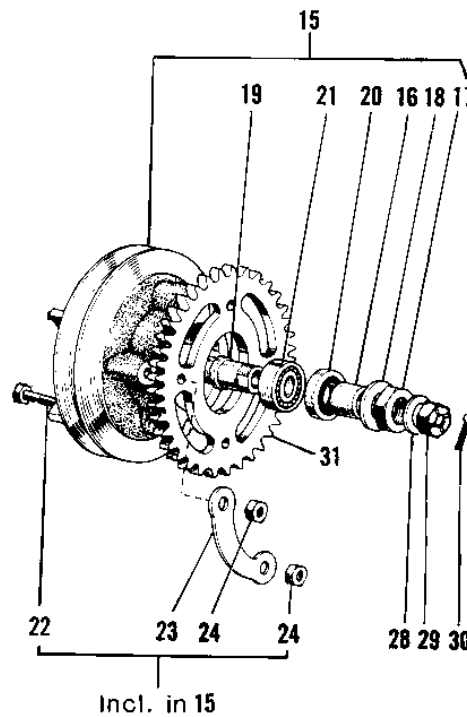

1969 Sidewinder

PARTS DIAGRAM

REAR HUB/BRAKE/CHAIN