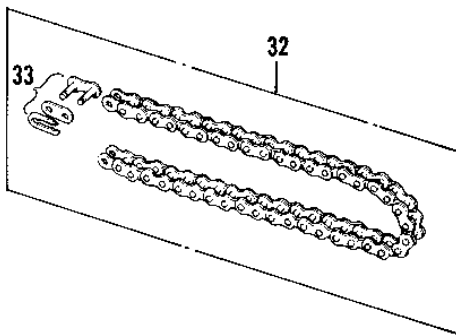

1969 Sidewinder

PARTS DIAGRAM

REAR HUB/BRAKE/CHAIN