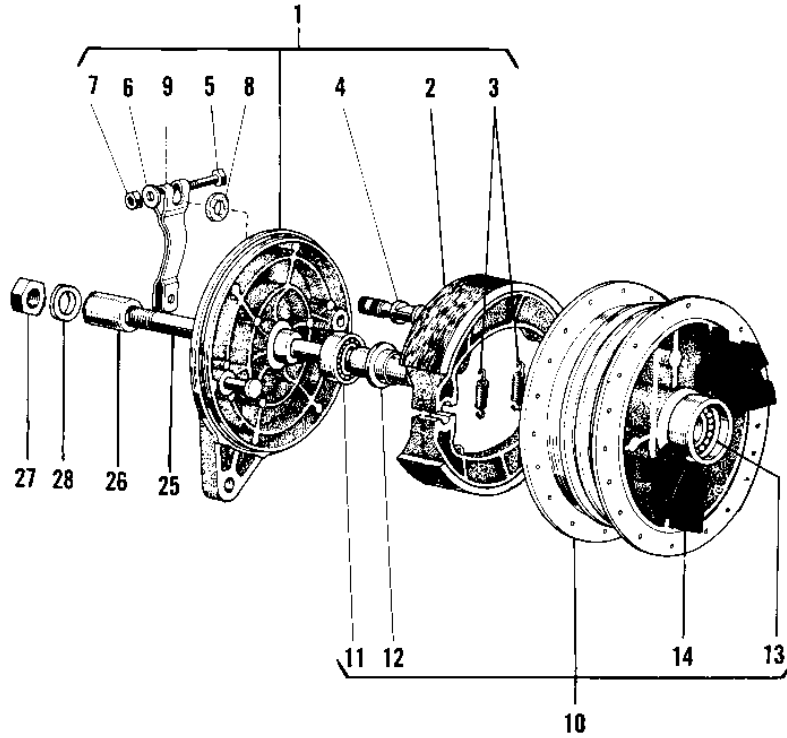

1969 Sidewinder

PARTS DIAGRAM

REAR HUB/BRAKE/CHAIN