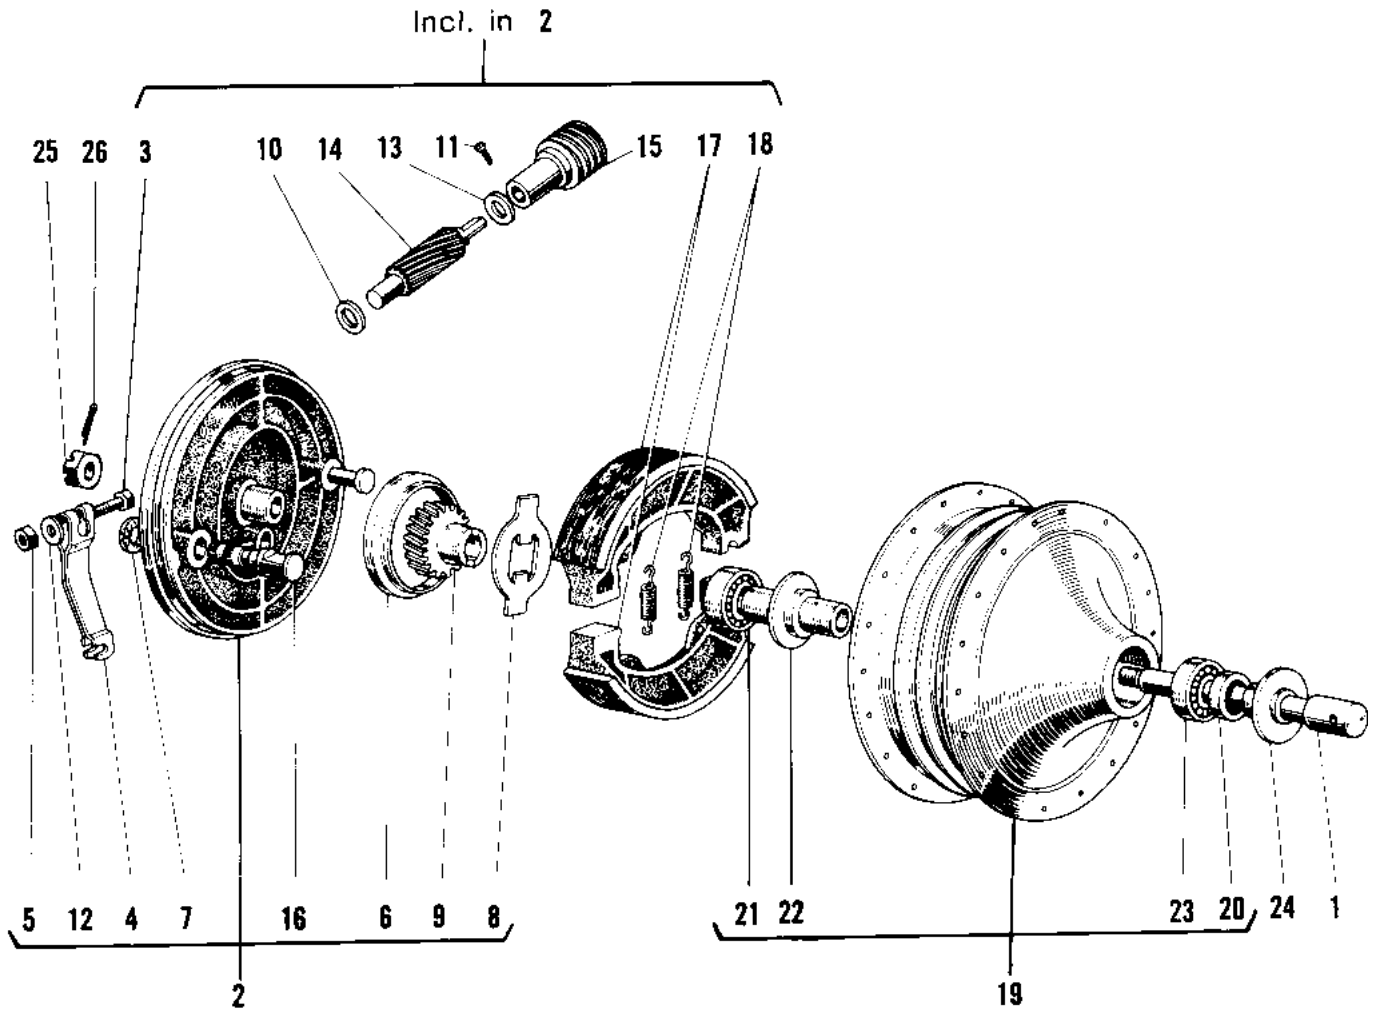

# 1968 Sidewinder

## PARTS DIAGRAM FRONT HUB/BRAKE

## PARTS LIST