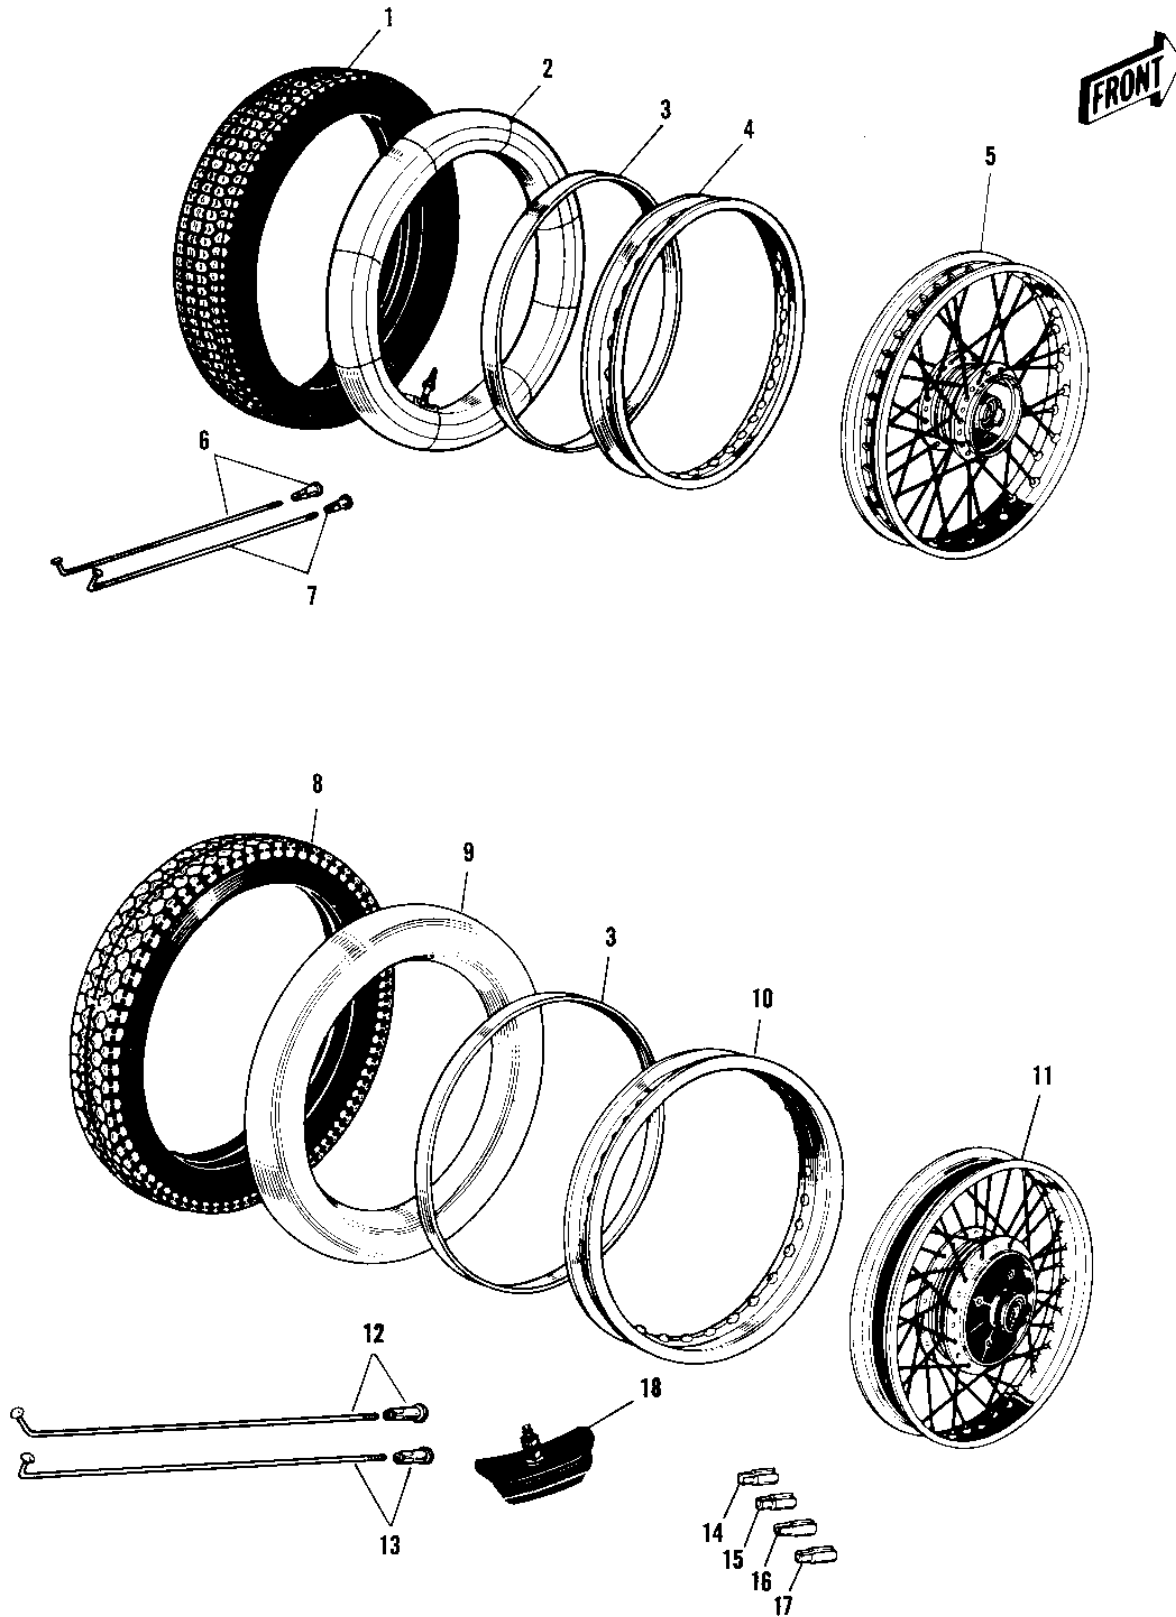

1969 Sidewinder

PARTS DIAGRAM

WHEELS/TIRES

1969 Sidewinder

PARTS LIST

WHEELS/TIRES

ITEM NAME	PART NUMBER	QUANTITY
TIRE 3.25-19 Y620 (Ref # 1)	41019-001	
UNAVAILABLE IN PRICE BOOK (Ref # 2)	41022-023	
BAND RIM (Ref # 3)	41023-015	
RIM 1.85BX19W (Ref # 4)	41025-031	
WHEEL ASSY FRONT (Ref # 5)	41074-009	
SPOKE-ASY,FR INNER (Ref # 6)	41027-015	
SPOKE-ASY,FR OUTER (Ref # 7)	41028-012	
UNAVAILABLE IN PRICE BOOK (Ref # 8)	41019-002	
UNAVAILABLE IN PRICE BOOK (Ref # 9)	41022-024	
RIM-1.85BX18W (Ref # 10)	41025-020	
WHEEL ASSY REAR (Ref # 11)	42048-004	
SPOKE-ASY,RR INNER (Ref # 12)	41027-010	
SPOKE-ASY,RR OUTER (Ref # 13)	41028-011	
WEIGHT,BALANCE,10G (Ref # 14)	41075-1007	
WEIGHT,BALANCE,10G (Ref # 14)	41075-1007	
WEIGHT,BALANCE,20G (Ref # 15)	41075-1008	
WEIGHT,BALANCE,20G (Ref # 15)	41075-1008	
WEIGHT,BALANCE,30G (Ref # 16)	41075-1009	
WEIGHT,BALANCE,30G (Ref # 16)	41075-1009	
WEIGHT,BALANCE,5G (Ref # 17)	41075-1010	
WEIGHT,BALANCE,5G (Ref # 17)	41075-1010	
PROTECTOR-BEAD 1.85B (Ref # 18)	41024-007	