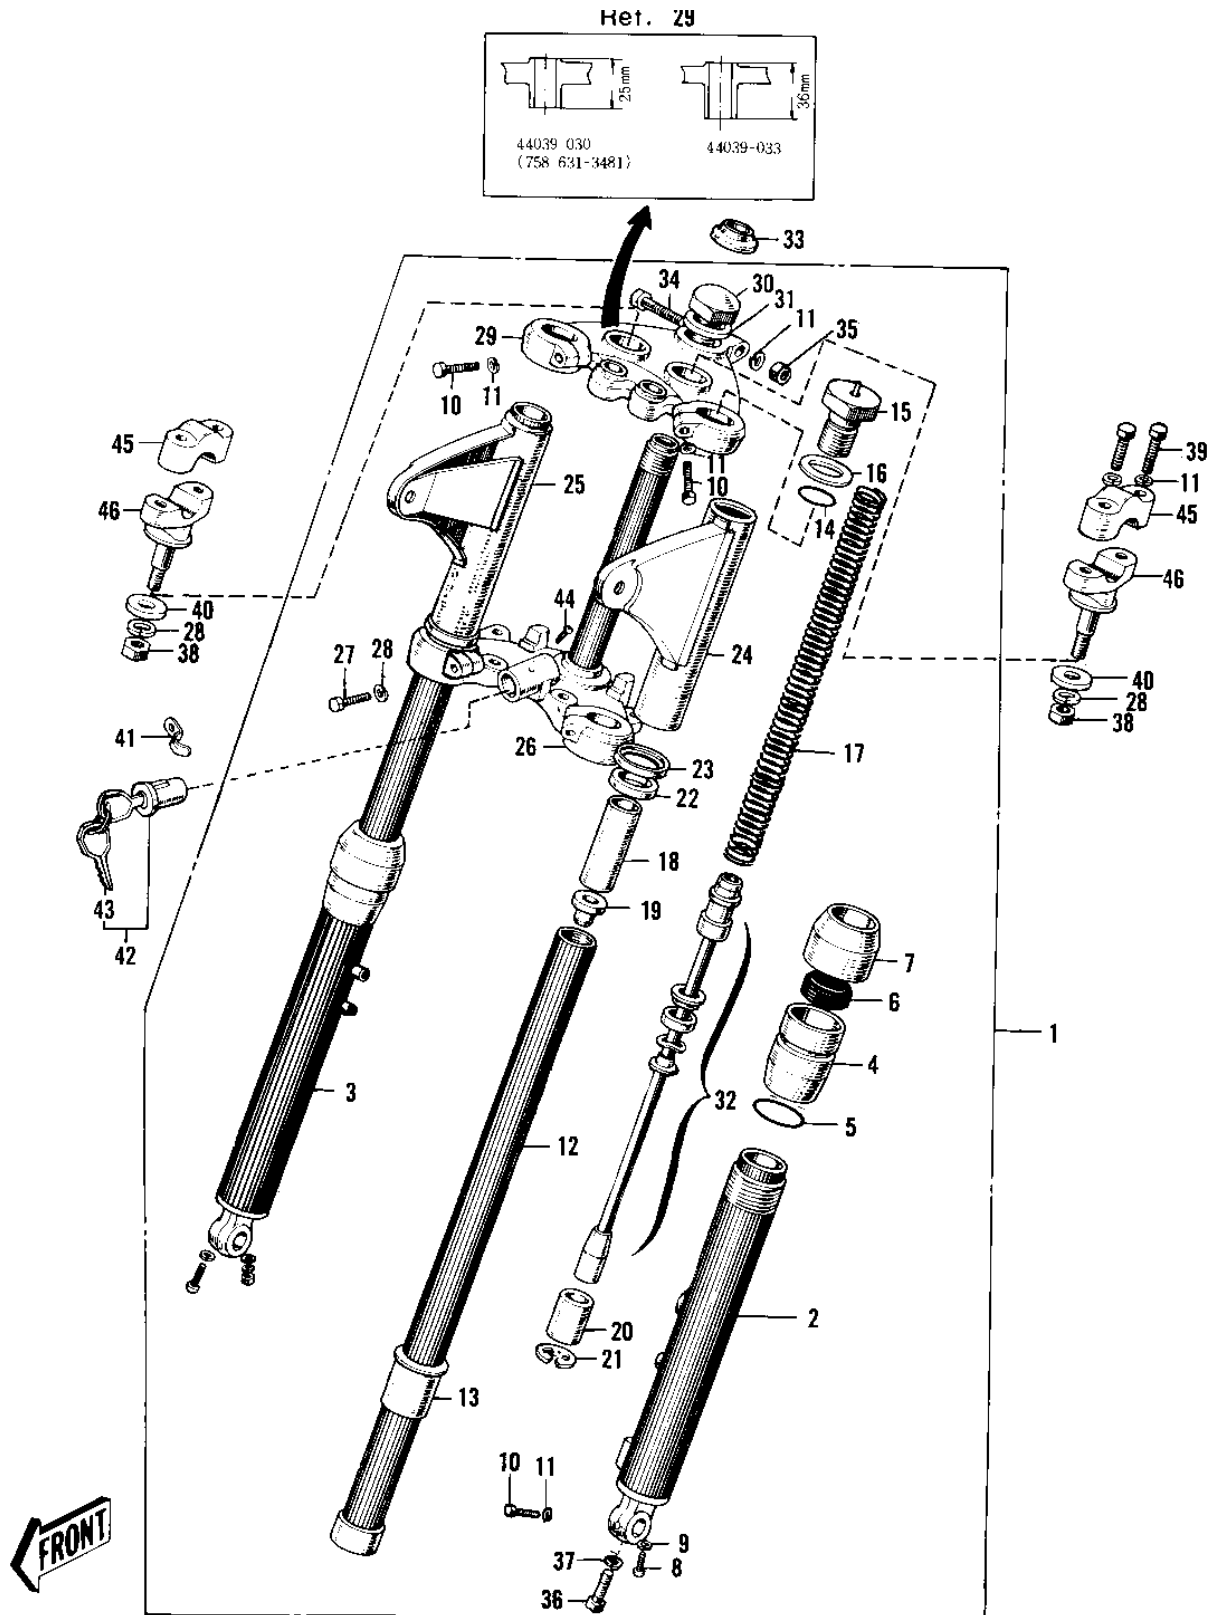

1968 Sidewinder

PARTS DIAGRAM

FRONT FORK

Kawasaki

Let the Good Times Roll®