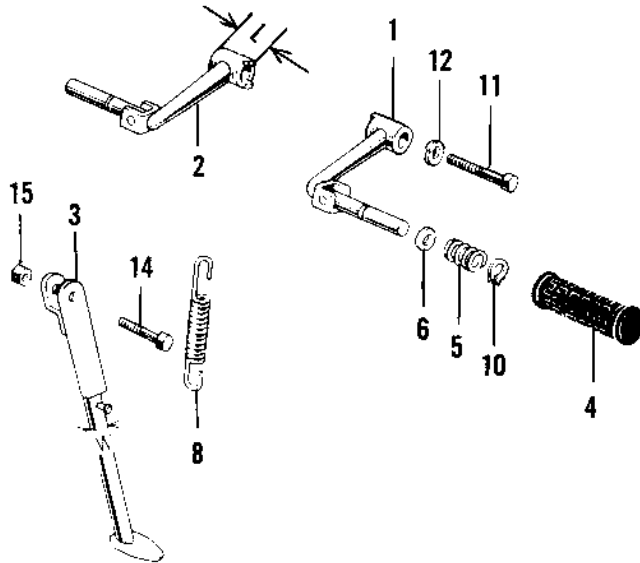

1968 Sidewinder

PARTS DIAGRAM

FOOTRESTS/STAND/BRAKE PEDAL

F

87-

1968 Sidewinder

PARTS LIST

FOOTRESTS/STAND/BRAKE PEDAL

Kawasaki

Let the Good Times Roll®

ITEM NAME

PART NUMBER

QUANTITY
