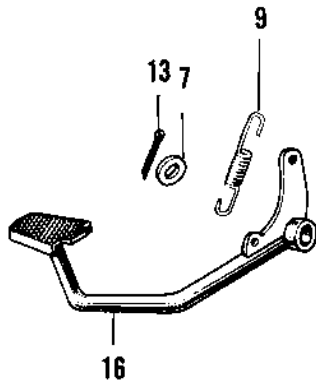

1968 Sidewinder

PARTS DIAGRAM

FOOTRESTS/STAND/BRAKE PEDAL

F

87-

1968 Sidewinder

PARTS LIST

FOOTRESTS/STAND/BRAKE PEDAL

Kawasaki

Let the Good Times Roll®

ITEM NAME

PART NUMBER

QUANTITY
