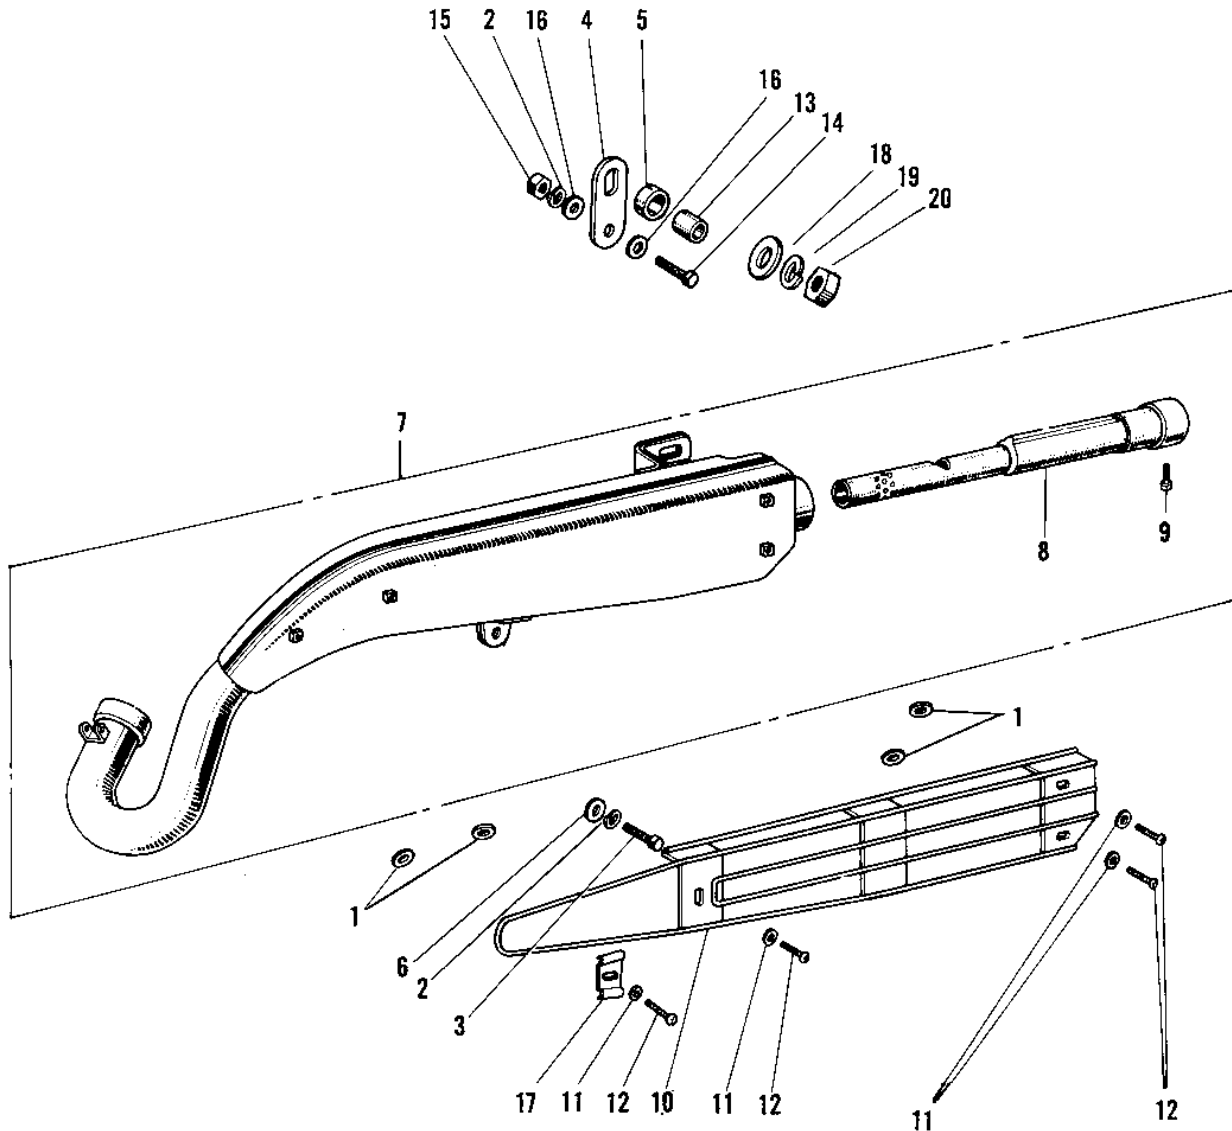

1968 Sidewinder

PARTS DIAGRAM

MUFFLER

R
—

1006

1968 Sidewinder

PARTS LIST

MUFFLER

ITEM NAME

PART NUMBER

QUANTITY
