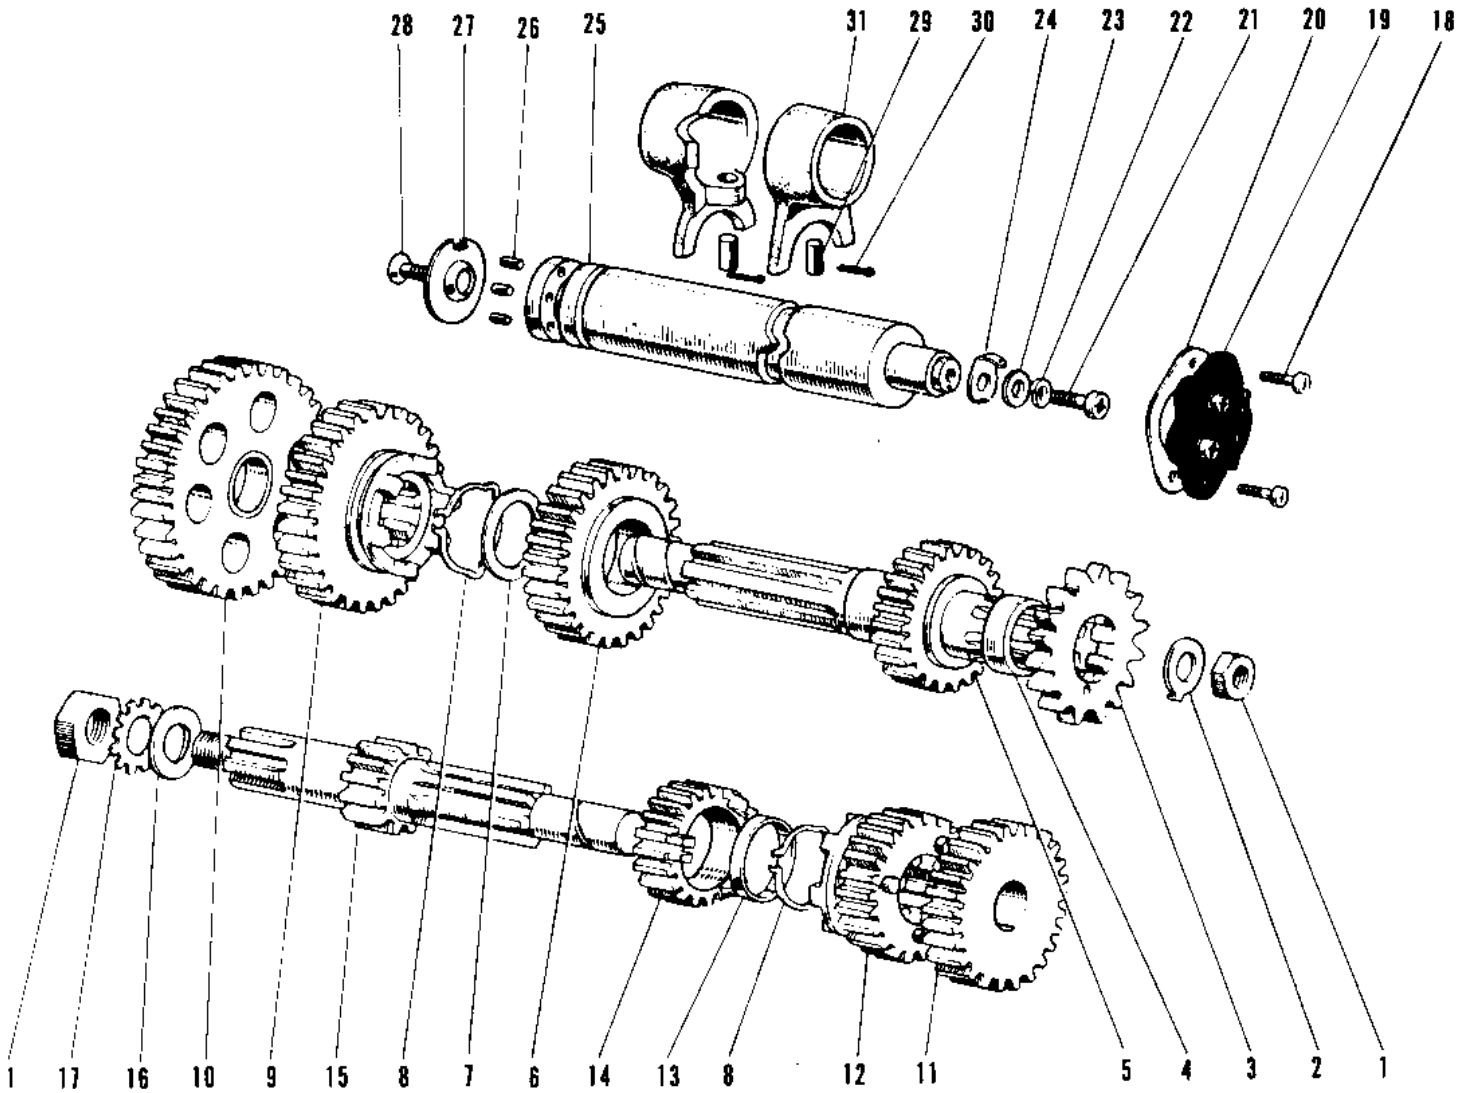

1969 Sidewinder

PARTS DIAGRAM

TRANSMISSION/CHANGE DRUM

1969 Sidewinder

PARTS LIST

TRANSMISSION/CHANGE DRUM

ITEM NAME	PART NUMBER	QUANTITY
NUT,12MM (Ref # 1)	92016-024	
NUT,12MM (Ref # 1)	92016-024	
WASHER LOCK 12MM (Ref # 2)	92024-002	
ENGINE SPROCKET 15T (Ref # 2)	13144-028	
ENGINE SPROCKET 14T (Ref # 2)	13144-033	
ENGINE SPROCKET 16T (Ref # 2)	13144-034	
SPACER ENG SPROCKET (Ref # 4)	92027-009	
COLLAR,ENG SPROCKET (Ref # 4)	92027-1595	
SHAFT OUTPUT (Ref # 5)	13128-019	
3RD GEAR OUTPUT SHAFT (Ref # 6)	13133-014	
WASHER 22MM (Ref # 7)	92022-106	
CIRCLIP,25MM (Ref # 8)	92033-025	
CIRCLIP,25MM (Ref # 8)	92033-025	
2ND GEAR OUTPUT SHAFT (Ref # 9)	13131-018	
LOW GEAR OUTPUT SHAFT (Ref # 10)	13129-023	
TOP GEAR DRIVE SHAFT (Ref # 11)	13136-021	
3RD GEAR DRIVE SHAFT (Ref # 12)	13132-013	
SPACER DR SHT 2ND GER (Ref # 13)	92027-083	
2ND GEAR DRIVE SHAFT (Ref # 14)	13130-016	
SHAFT DRIVE (Ref # 15)	13127-018	
WASHER PLAIN 12MM (Ref # 16)	92022-105	
WASHER LOCK 12MM (Ref # 17)	464H1200	
SCREW PAN HEAD 5X16 (Ref # 18)	220B0516	
UNAVAILABLE IN PRICE BOOK (Ref # 18)	214B0516A	
SWITCH,NEUTRAL (Ref # 19)	13151-1003	
SWITCH,NEUTRAL (Ref # 19)	13151-1003	
GASKET NEUTRAL SWITCH (Ref # 20)	13146-002	
GASKET NEUTRAL SWITCH (Ref # 20)	13146-002	
UNAVAILABLE IN PRICE BOOK (Ref # 21)	92011-003	

1969 Sidewinder

PARTS LIST

TRANSMISSION/CHANGE DRUM

ITEM NAME	PART NUMBER	QUANTITY
SCREW PAN HEAD 6X16 (Ref # 21)	220B0616	
WASHER SPRING 6MM (Ref # 22)	461F0600	
WASHER PLAIN 6MM (Ref # 23)	410B0600	
ROTOR,NEUTRAL INDICTR (Ref # 24)	21007-1003	
ROTOR,NEUTRAL INDICTR (Ref # 24)	21007-1003	
DRUM GEAR CHANGE (Ref # 25)	13141-014	
PIN GEAR CHANGE DRUM (Ref # 26)	92043-011	
PLATE CHANGE DRUM PIN (Ref # 27)	13142-002	
SCREW CNTSNK HD 6X16 (Ref # 28)	212B0616	
PIN SELECT FORK GUIDE (Ref # 29)	92043-005	
PIN COTTER 3.0X20 (Ref # 30)	550D3020	
UNAVAILABLE IN PRICE BOOK (Ref # 31)	13140-015	
FORK SELECTOR (Ref # 31)	13140-020	