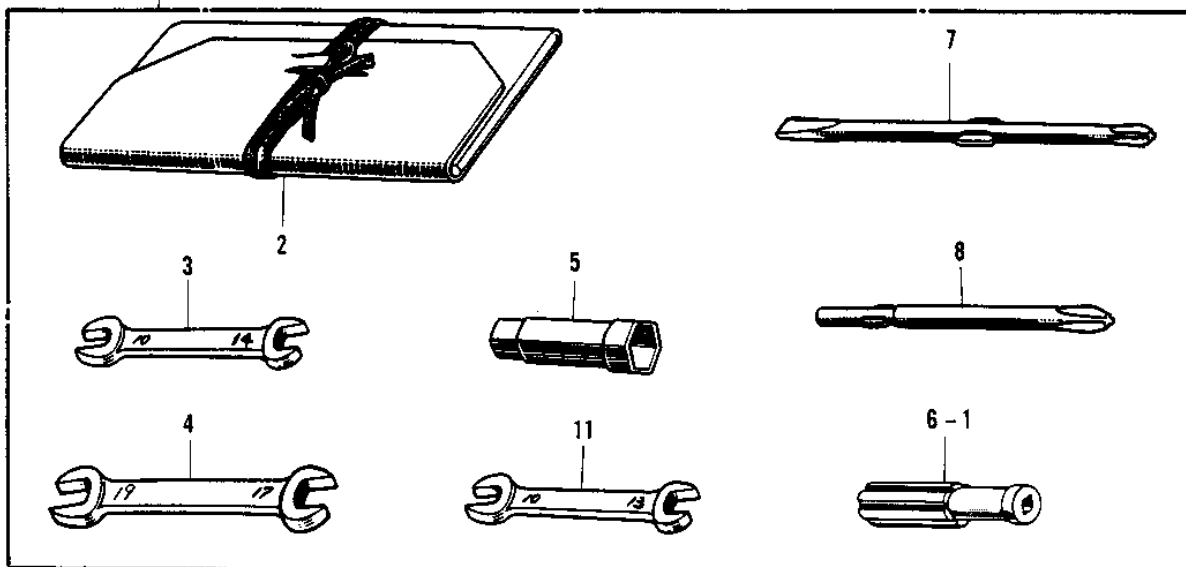

1970 Bushwhacker

PARTS DIAGRAM

OWNER TOOLS

1970 Bushwhacker

PARTS LIST OWNER TOOLS

ITEM NAME	PART NUMBER	QUANTITY
*** N.L.A.*** (Canada) (Ref # 1)	56007-019	
UNAVAILABLE IN PRICE BOOK (Ref # 1-1)	56007-021	
UNAVAILABLE IN PRICE BOOK (Ref # 1-2)	56007-013	
BAG,TOOL (Ref # 2)	56008-008	
*** N.L.A.*** (Canada) (Ref # 3)	960B1014	
*** N.L.A.*** (Canada) (Ref # 4)	960B1719	
92110-012 (Canada) (Ref # 5)	92110-003	
UNAVAILABLE IN PRICE BOOK (Ref # 6)	92106-003	
92106-1001 (Canada) (Ref # 6-1)	92106-002	
TOOL-DRIVER (Ref # 7)	92107-1052	
SCREW DRIVER #3 PHLIP (Ref # 8)	92107-005	
92112-003 (Canada) (Ref # 9)	92112-001	
WRENCH OPEN END 9X12 (Ref # 10)	960B0912	
UNAVAILABLE IN PRICE BOOK (Ref # 11)	960B1013	