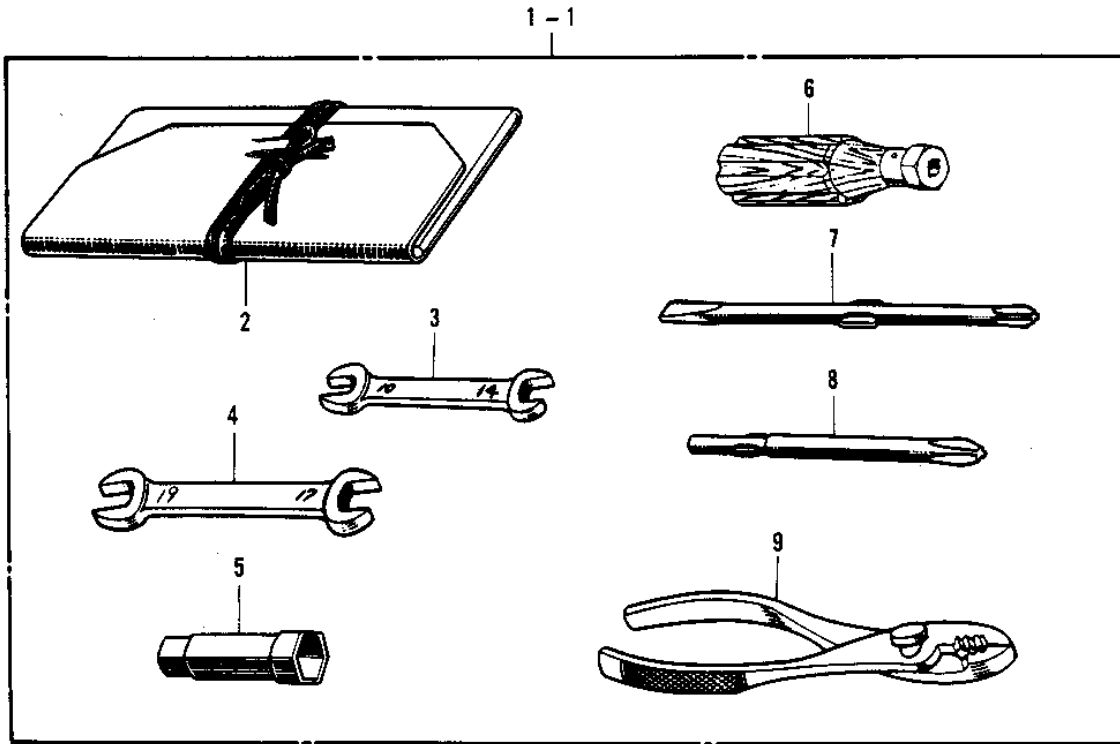

1970 Bushwhacker

PARTS DIAGRAM

OWNER TOOLS

1970 Bushwhacker

PARTS LIST OWNER TOOLS

ITEM NAME	PART NUMBER	QUANTITY
*** N.L.A.*** (Canada) (Ref # 1)	56007-019	
UNAVAILABLE IN PRICE BOOK (Ref # 1-1)	56007-021	
UNAVAILABLE IN PRICE BOOK (Ref # 1-2)	56007-013	
BAG,TOOL (Ref # 2)	56008-008	
*** N.L.A.*** (Canada) (Ref # 3)	960B1014	
*** N.L.A.*** (Canada) (Ref # 4)	960B1719	
92110-012 (Canada) (Ref # 5)	92110-003	
UNAVAILABLE IN PRICE BOOK (Ref # 6)	92106-003	
92106-1001 (Canada) (Ref # 6-1)	92106-002	
TOOL-DRIVER (Ref # 7)	92107-1052	
SCREW DRIVER #3 PHLIP (Ref # 8)	92107-005	
92112-003 (Canada) (Ref # 9)	92112-001	
WRENCH OPEN END 9X12 (Ref # 10)	960B0912	
UNAVAILABLE IN PRICE BOOK (Ref # 11)	960B1013	