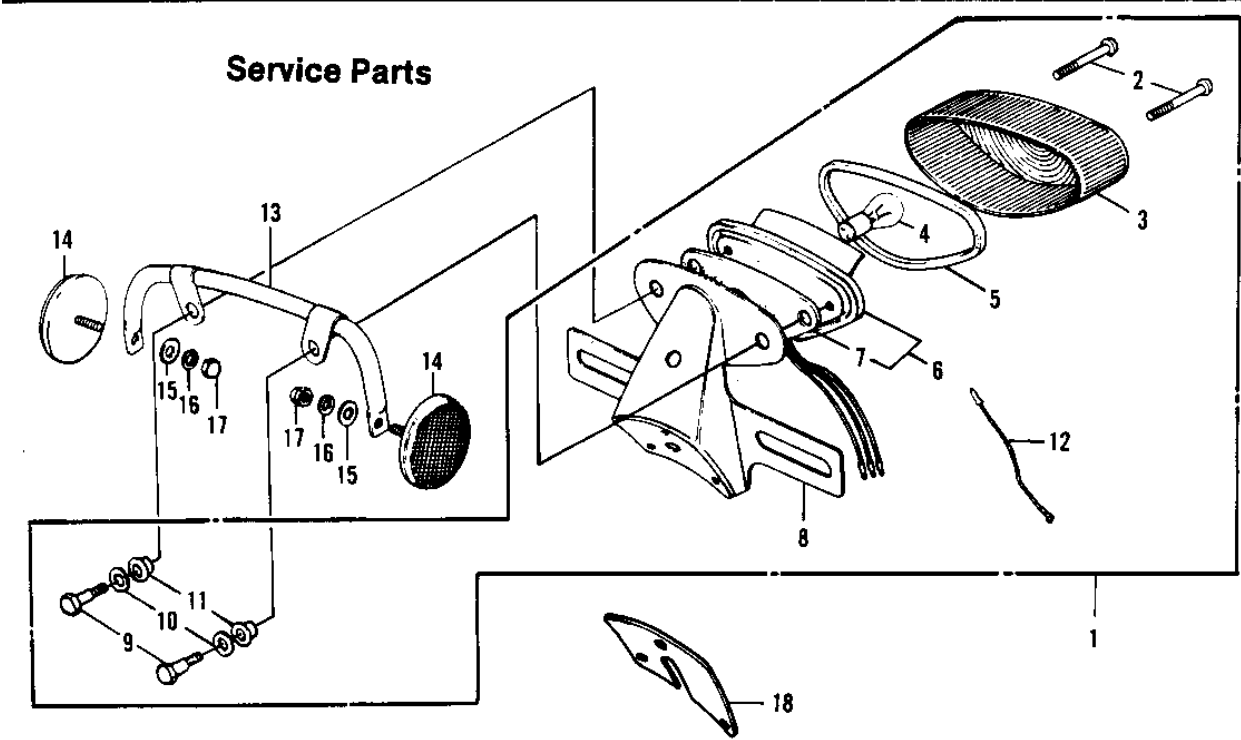

1969 Bushwhacker

PARTS DIAGRAM

TAILLIGHT

Originally installed

Service Parts

1969 Bushwhacker

PARTS LIST

TAILLIGHT

ITEM NAME	PART NUMBER	QUANTITY
LAMP ASSY TAIL (Ref # 1)	23025-027	
LAMP ASSY TAIL BLACK (Ref # 1)	23025-029-10	
BOLT HEX HEAD (Ref # 2)	110N0512A	
WASHER SPRING 5MM (Ref # 3)	461F0500	
BKT LICENSE PLT (Ref # 4)	23036-002	
BKT LICENSE PLT BLACK (Ref # 4)	23036-007-10	
SOCKET TAIL LAMP (Ref # 5)	23027-009	
BULB,12V 32/3CP (Ref # 6)	92069-059	
GASKET TAIL LAMP (Ref # 7)	23028-008	
LENS TAIL LAMP (Ref # 8)	23026-010	
SCREW PAN HEAD 4X50 (Ref # 9)	220E0450	
DAMPER TAIL LAMP SHCK (Ref # 10)	35039-001	
DAMPER-TAIL LAMP SHCK (Ref # 10)	35039-005	
DAMPER-TAIL LAMP SHCK (Ref # 10)	35039-005	
WASHER SPRING 6MM (Ref # 11)	461F0600	
NUT 6MM (Ref # 12)	311B0600	
NUT 6MM (Ref # 13)	312B0600	
BOLT-UPSET,6X20 (Ref # 14)	112G0620	
BOLT-UPSET (Ref # 14)	112G0630	
LAMP ASSY-TAIL,BLACK (Ref # 1)	23024-020-21	
.SCREW (Ref # 2)	220R0455	
SCREW (Ref # 2)	220R0455	
.LENS-TAIL LAMP (Ref # 3)	23026-022	
.BULB,12V 32/3CP (Ref # 4)	92069-059	
.GASKET-TAIL LAMP LENS (Ref # 5)	23028-016	
.CASE-TAIL LAMP (Ref # 6)	23027-029	
.GASKET-TAIL LAMP CASE (Ref # 7)	23028-015	
.BKT-LICENSE PLT,BLACK (Ref # 8)	23036-014-21	
.BOLT (Ref # 9)	92001-111	

1969 Bushwhacker

PARTS LIST

TAILLIGHT

Kawasaki

Let the Good Times Roll®

ITEM NAME	PART NUMBER	QUANTITY
.WASHER,8.5X20X1.6 (Ref # 10)	92022-1561	
.DAMPER RUBBER (Ref # 11)	92075-091	
.WIRE IGNITION LEAD (Ref # 12)	26011-014	
BRACKET-REFLECTOR (Ref # 13)	28013-002	
REFLECTOR-REFLEX,REAR (Ref # 14)	28012-008	
WASHER PLAIN 5MM (Ref # 15)	411B0500	
WASHER SPRING 5MM (Ref # 16)	461F0500	
NUT-CAP,5MM (Ref # 17)	322N0500	
DAMPER-TAIL LAMP SHCK (Ref # 18)	35039-005	
DAMPER-TAIL LAMP SHCK (Ref # 18)	35039-005	