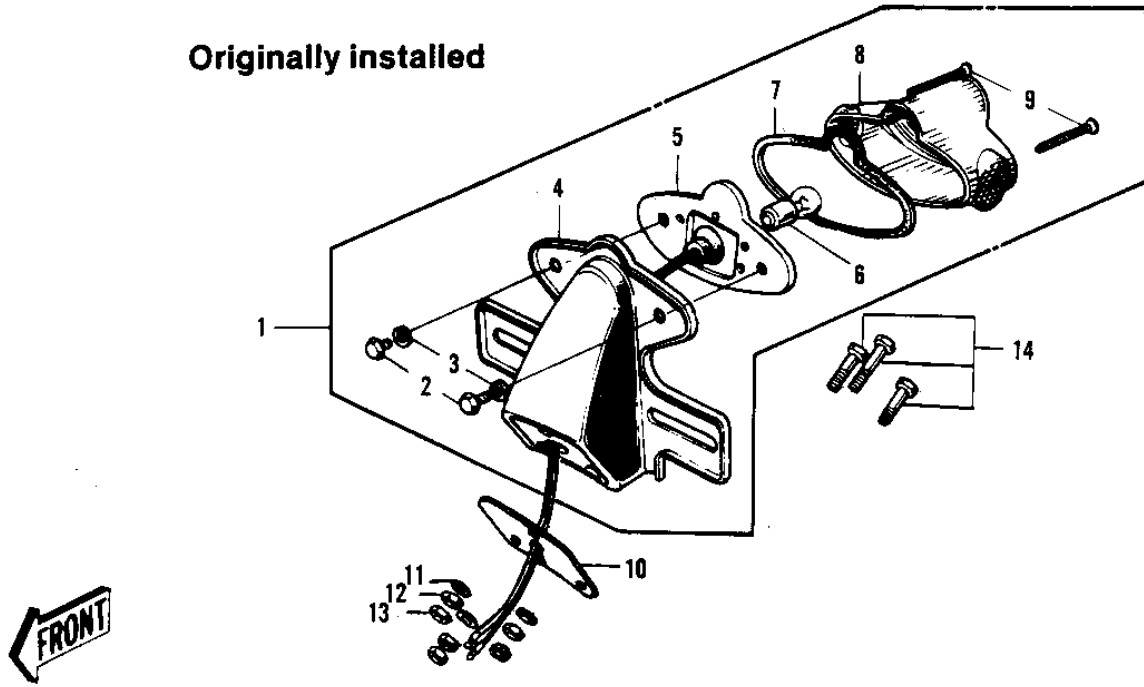

1969 Bushwhacker

PARTS DIAGRAM

TAILLIGHT

Originally installed