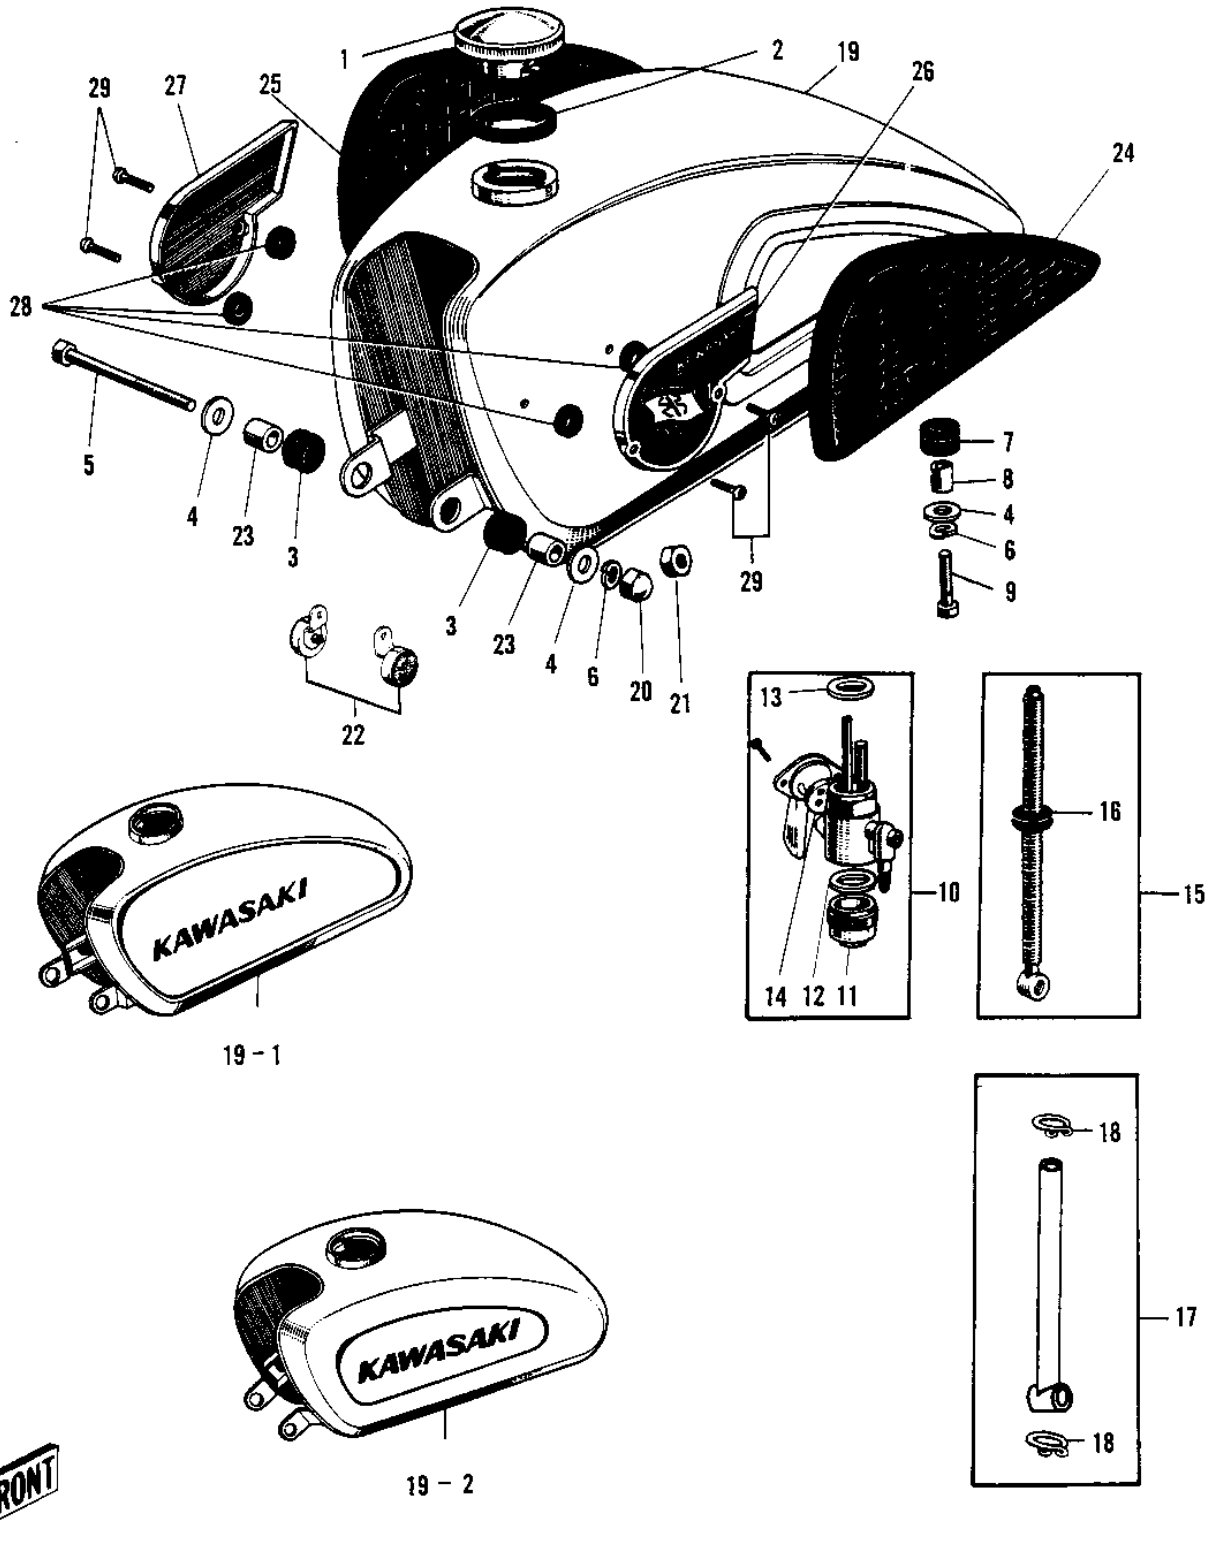

1970 Bushwhacker

PARTS DIAGRAM

FUEL TANK

1970 Bushwhacker

PARTS LIST

FUEL TANK

ITEM NAME	PART NUMBER	QUANTITY
CAP,FUEL TANK LOCKING (Ref # 1)	51048-006	
UNAVAILABLE IN PRICE BOOK (Ref # 2)	51049-003	
DAMPER RUBB TANK FRNT (Ref # 3)	92075-019	
WASHER,8X26X2.3 (Ref # 4)	92022-1564	
UNAVAILABLE IN PRICE BOOK (Ref # 5)	116B08110	
WASHER SPRING 8MM (Ref # 6)	461F0800	
DAMPER RUBB TANK REAR (Ref # 7)	92075-030	
SPACER FUEL TANK REAR (Ref # 8)	92027-034	
BOLT HEX HEAD 8X35 (Ref # 9)	116B0835	
COCK ASSY,FUEL (Ref # 10)	51023-044	
CUP FUEL COCK (Ref # 11)	51036-003	
GASKET FUEL COCK CUP (Ref # 12)	51037-007	
GASKET FUEL COCK JONT (Ref # 13)	51032-001	
GASKET FUEL COCK LEV (Ref # 14)	92065-019	
PIPE-FUEL (Ref # 15)	51044-031	
PIPE-FUEL (Ref # 15)	51044-031	
.GROMMET PIPE (Ref # 16)	92071-038	
PIPE-FUEL (Ref # 17)	51044-031	
.CLAMP FUEL PIPE (Ref # 18)	92037-010	
TANK FUEL SILVER (Ref # 19)	51001-019-14	
UNAVAILABLE IN PRICE BOOK (Ref # 19-1)	51001-046-14	
TANK-FUEL,SILVER (Ref # 19-2)	51001-046-49	
NUT FUEL TANK FRONT (Ref # 20)	92020-007	
NUT,8MM (Ref # 21)	311B0800	
REFLECTOR REFLEX (Ref # 22)	28001-004	
SPACER FUEL TANK MONT (Ref # 23)	51065-001	
GRIP KNEE L.H (Ref # 24)	51061-005	
GRIP KNEE R.H (Ref # 25)	51062-004	
EMBLEM FUEL TANK L.H (Ref # 26)	56013-006	

1970 Bushwhacker

PARTS LIST

FUEL TANK

ITEM NAME	PART NUMBER	QUANTITY
EMBLEM FUEL TANK R.H (Ref # 27)	56014-007	
SPACER FL TANK EMBLEM (Ref # 28)	56025-002	
SCREW PAN HEAD 4X8 (Ref # 29)	220E0408	