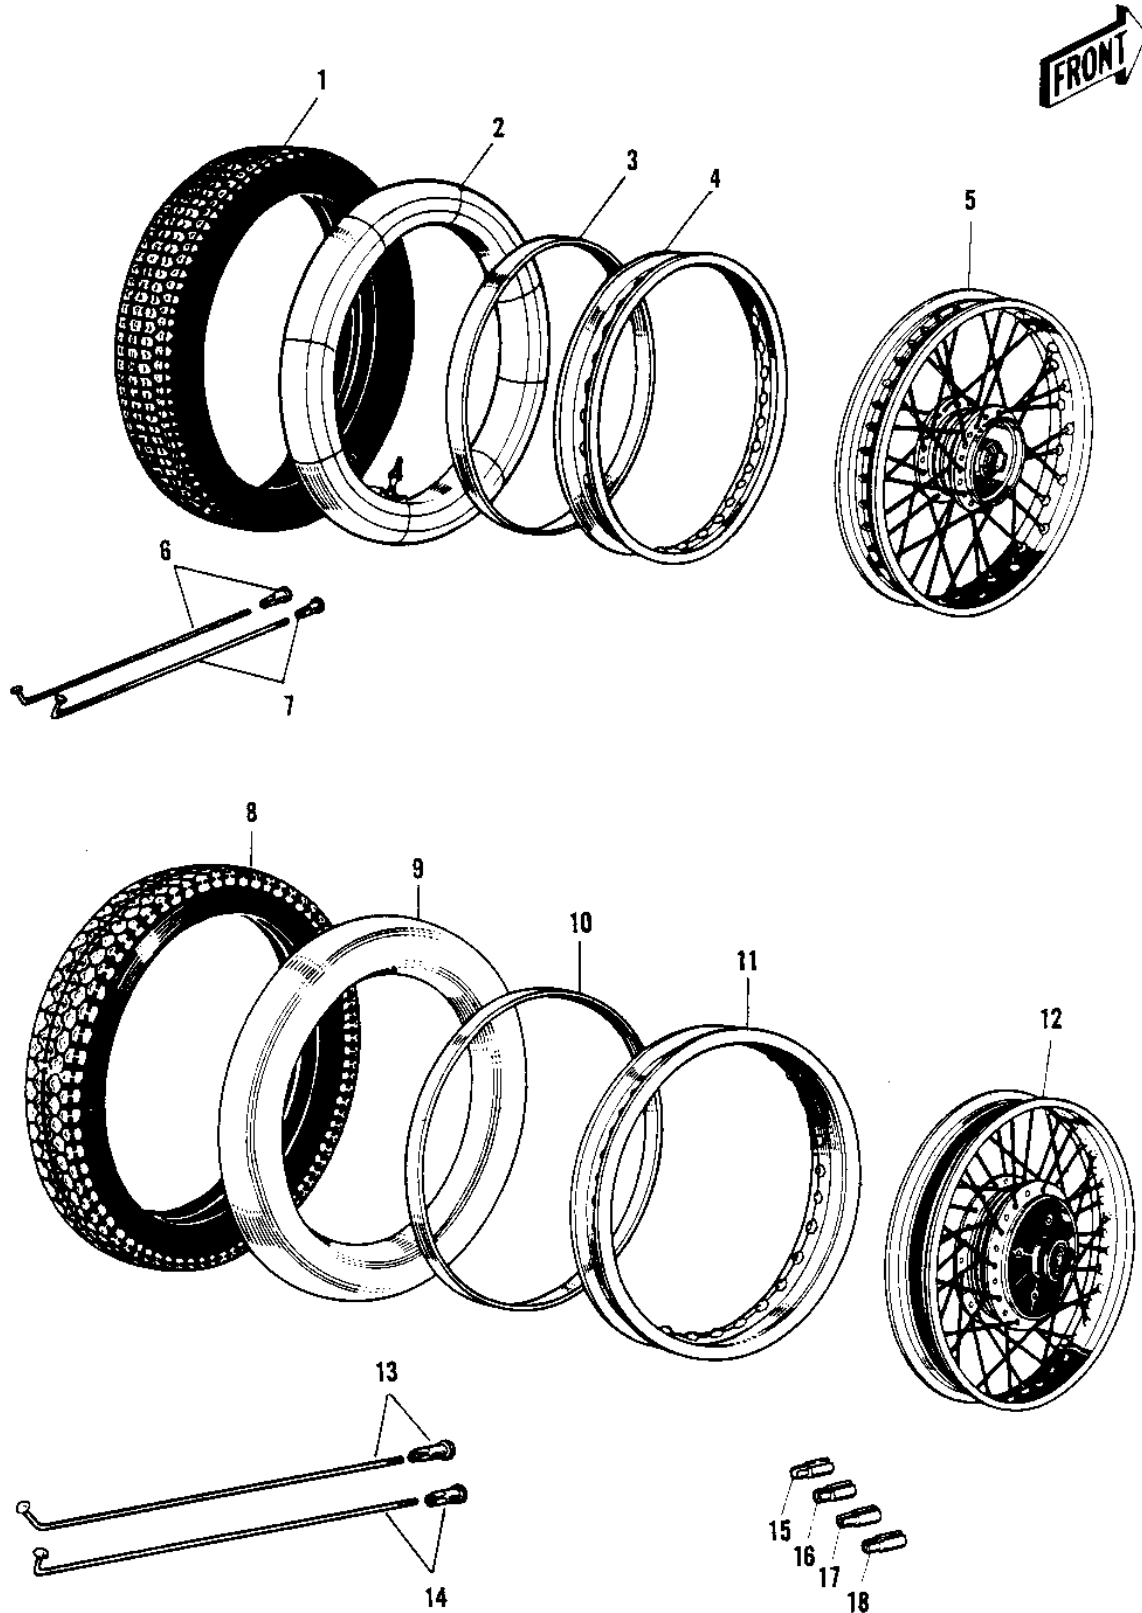

## PARTS DIAGRAM

### WHEELS/TIRES

## PARTS LIST

### WHEELS/TIRES

| ITEM NAME                           | PART NUMBER | QUANTITY |
|-------------------------------------|-------------|----------|
| UNAVAILABLE IN PRICE BOOK (Ref # 1) | 41019-003   |          |
| UNAVAILABLE IN PRICE BOOK (Ref # 2) | 41022-026   |          |
| BAND RIM (Ref # 3)                  | 41023-015   |          |
| RIM 1.60AX19W (Ref # 4)             | 41025-022   |          |
| WHEEL ASSY FRONT (Ref # 5)          | 41074-008   |          |
| SPOKE-ASY,FR INNER (Ref # 6)        | 41027-015   |          |
| SPOKE-ASY,FR OUTER (Ref # 7)        | 41028-012   |          |
| UNAVAILABLE IN PRICE BOOK (Ref # 8) | 41019-004   |          |
| *** N.L.A.*** (Canada) (Ref # 9)    | 41022-027   |          |
| BAND,RIM,4.00/5.10-18 (Ref # 10)    | 41023-1006  |          |
| RIM-1.85BX18W (Ref # 11)            | 41025-023   |          |
| WHEEL ASSY,REAR (Ref # 12)          | 42048-003   |          |
| SPOKE-ASY,INNER (Ref # 13)          | 41027-020   |          |
| SPOKE-ASY,OUTER (Ref # 14)          | 41028-020   |          |
| WEIGHT,BALANCE,10G (Ref # 15)       | 41075-1007  |          |
| WEIGHT,BALANCE,10G (Ref # 15)       | 41075-1007  |          |
| WEIGHT,BALANCE,20G (Ref # 16)       | 41075-1008  |          |
| WEIGHT,BALANCE,20G (Ref # 16)       | 41075-1008  |          |
| WEIGHT,BALANCE,30G (Ref # 17)       | 41075-1009  |          |
| WEIGHT,BALANCE,30G (Ref # 17)       | 41075-1009  |          |
| ARWEIGHT,BALANCE,5G (Ref # 18)      | 41075-1010  |          |
| WEIGHT,BALANCE,5G (Ref # 18)        | 41075-1010  |          |