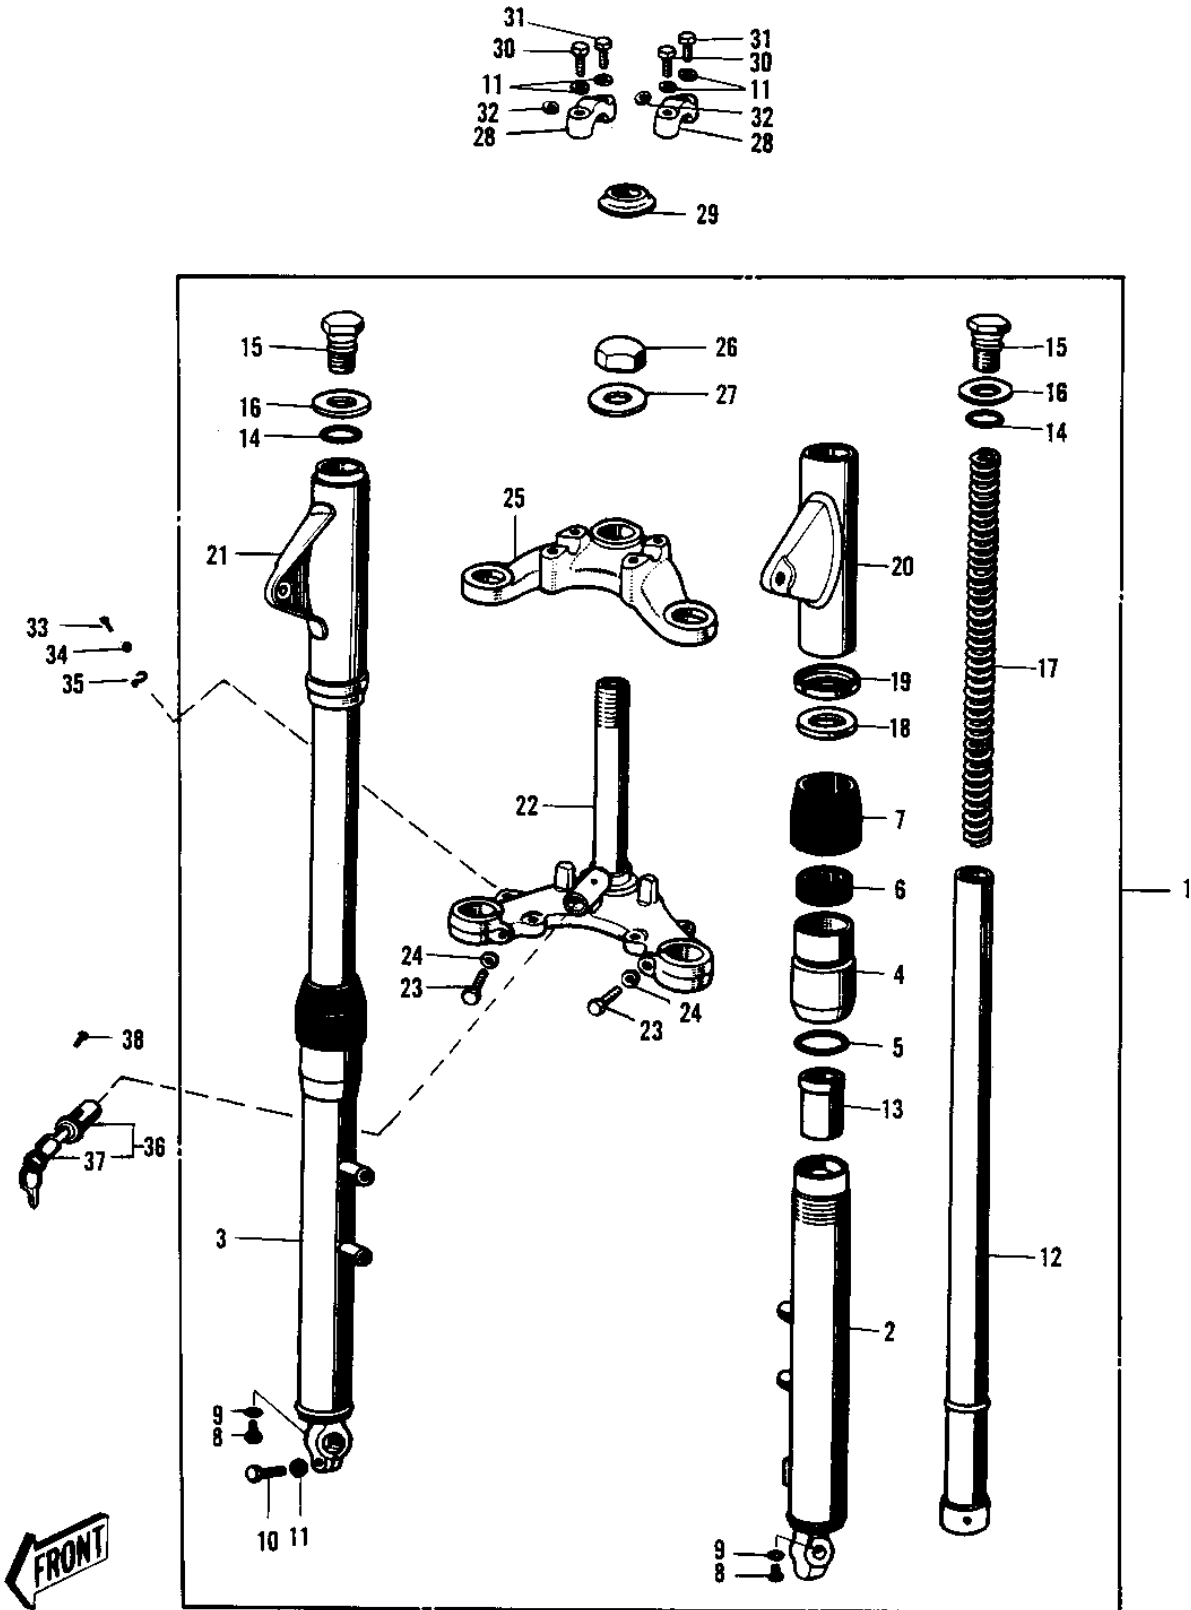

1968 Bushwhacker

PARTS DIAGRAM FRONT FORK ('70)

1968 Bushwhacker

PARTS LIST

FRONT FORK ('70)

ITEM NAME	PART NUMBER	QUANTITY
FRONT FORK ASY SILVER (Ref # 1)	44001-053-15	
TUBE,LH,FORK OUTER (Ref # 2)	44005-028	
TUBE,RH,FORK OUTER (Ref # 3)	44006-027	
NUT FORK OUTER TUBE (Ref # 4)	44007-007	
'O' RING OUTER TUBE (Ref # 5)	44046-012	
OIL SEAL (Ref # 6)	92049-1049	
DUST SHIELD FORK (Ref # 7)	44010-006	
SCREW PAN HEAD 4X8 (Ref # 8)	220B0408	
GASKET FORK DRAIN PLG (Ref # 9)	44045-002	
BOLT-SMALL-UPSET 8X25 (Ref # 10)	115G0825	
WASHER SPRING 8MM (Ref # 11)	461F0800	
TUBE-FORK INNER (Ref # 12)	44013-021	
GUIDE FORK INNER TUBE (Ref # 13)	44015-012	
'O' RING INNER TUBE (Ref # 14)	44046-014	
BOLT FORK TOP (Ref # 15)	44041-022	
WASHER-FORK TOP (Ref # 16)	44043-040	
SPRING-FORK (Ref # 17)	44026-027	
GASKET FORK COVER (Ref # 18)	44045-012	
WASHER FORK COVER (Ref # 19)	44043-035	
COVER-L.H FORK,SILVER (Ref # 20)	44033-029-15	
COVER-R.H FORK,SILVER (Ref # 21)	44034-028-15	
STEM STEERING (Ref # 22)	44037-021	
BOLT HEX HEAD 10X32 (Ref # 23)	113B1032	
WASHER SPRING 10MM (Ref # 24)	461F1000	
HEAD-STEERING STEM (Ref # 25)	44039-031	
NUT STEERING STEM HD (Ref # 26)	44042-005	
WASHER STEERING STEM (Ref # 27)	44043-013	
HOLDER UPPER HANDLEBAR (Ref # 28)	46012-004	
CONE STERNG BERG LOW (Ref # 29)	92047-010	

1968 Bushwhacker

PARTS LIST

FRONT FORK ('70)

ITEM NAME	PART NUMBER	QUANTITY
BOLT HEX HEAD 8X45 (Ref # 30)	110N0845	
UNAVAILABLE IN PRICE BOOK (Ref # 31)	116B0836	
WASHER PLAIN 8MM (Ref # 32)	410D0800	
SCREW PAN HEAD 6X12 (Ref # 33)	220B0612	
WASHER SPRING 6MM (Ref # 34)	461F0600	
CLAMP CABLE (Ref # 35)	92037-026	
UNAVAILABLE IN PRICE BOOK (Ref # 36)	27017-012	
KEY SET NO.134 (Ref # 37)	27008-022-34	
KEYSET NO.135 (Ref # 37)	27008-022-35	
KEY SET NO.136 (Ref # 37)	27008-022-36	
SCREW RIVET (Ref # 38)	92099-001	