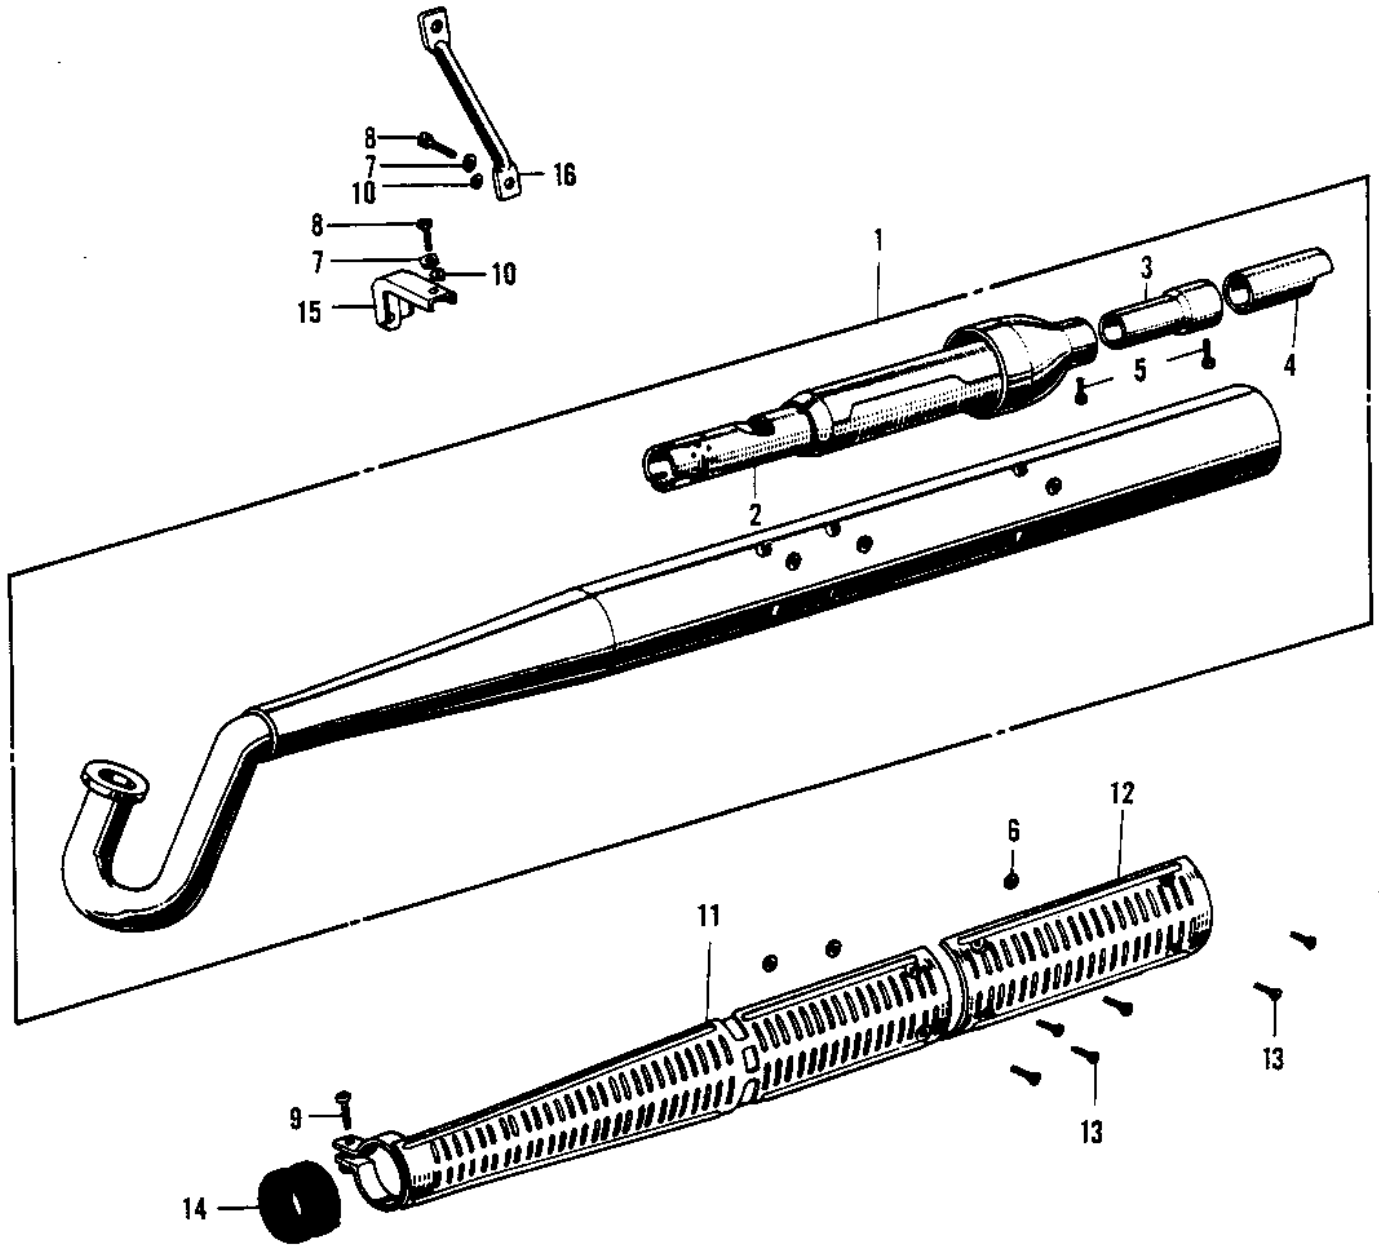

1968 Bushwhacker

PARTS DIAGRAM

MUFFLER

1968 Bushwhacker

PARTS LIST

MUFFLER

Kawasaki

Let the Good Times Roll®

ITEM NAME	PART NUMBER	QUANTITY
MUFFLER ASSY (Ref # 1)	18002-027	
SPARK ARRESTOR COMP (Ref # 2)	18033-018	
BAFFLE TUBE (Ref # 3)	18033-039	
TAIL PIECE (Ref # 4)	18048-006	
BOLT,6X10 (Ref # 5)	112G0610	
INSULATOR (Ref # 6)	18065-001	
WASHER SPRING 8MM (Ref # 7)	461F0800	
WASHER SPRING 8MM (Ref # 7)	461F0800	
BOLT-SMALL-UPSET,8X16 (Ref # 8)	115G0816	
SCREW PAN HEAD 6X20 (Ref # 9)	220B0620	
WASHER PLAIN 8MM (Ref # 10)	410B0800	
COVER MUFFLER FRONT (Ref # 11)	18057-011	
COVER MUFFLER REAR (Ref # 12)	18057-019	
SCREW PAN HEAD 6X10 (Ref # 13)	221E0610	
SPACER MUFFLER COVER (Ref # 14)	18061-014	
BRACKET MUFFLER FRONT (Ref # 15)	18061-015	
BRACKET MUFFLER REAR (Ref # 16)	18061-016	