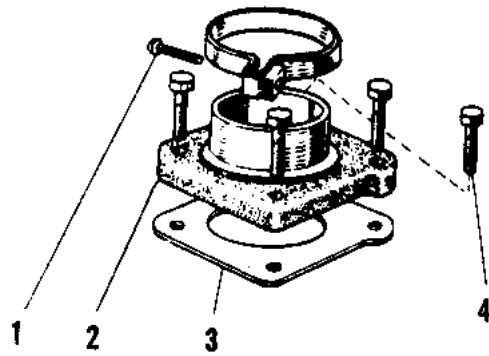

1970 Bushwhacker

PARTS DIAGRAM

AIR CLEANER