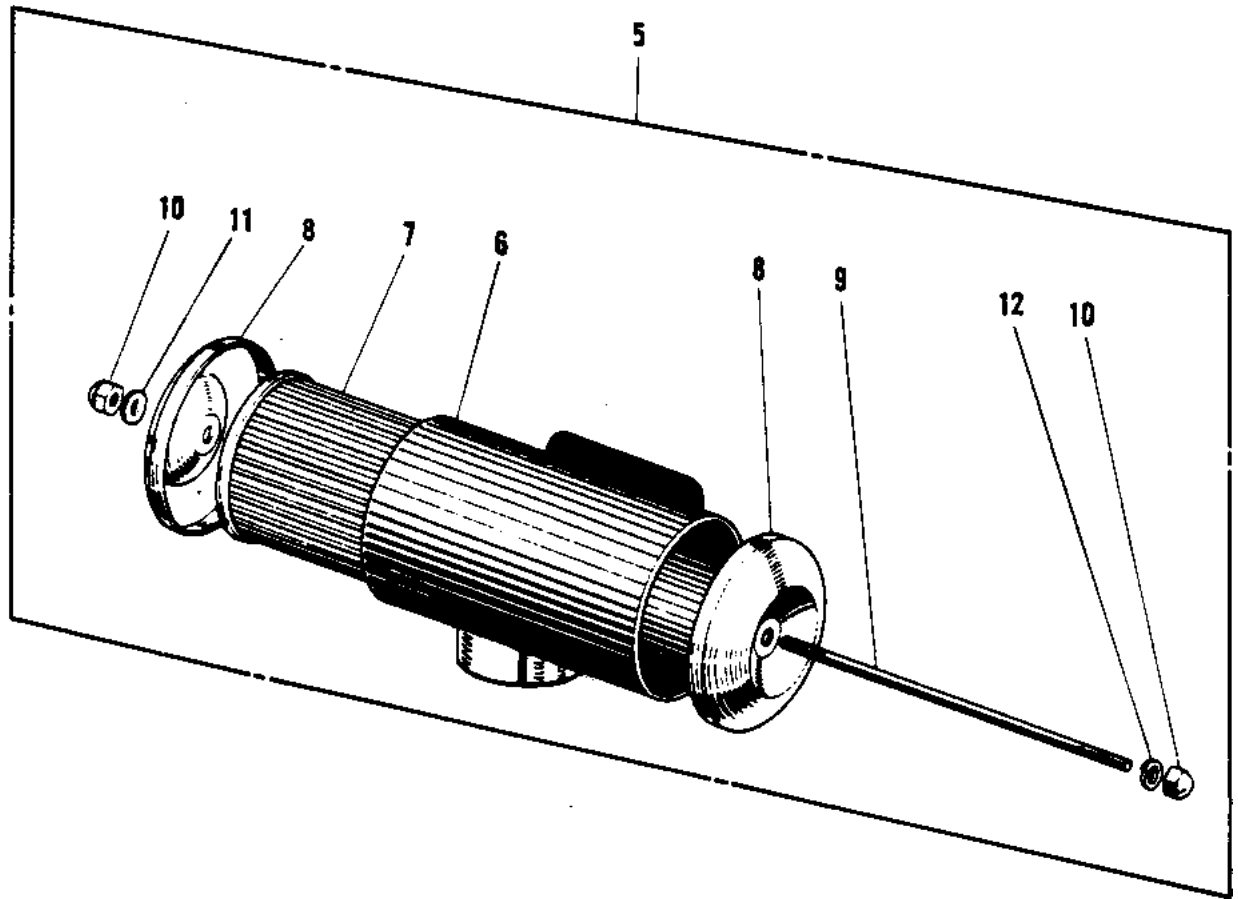

1970 Bushwhacker

PARTS DIAGRAM

AIR CLEANER