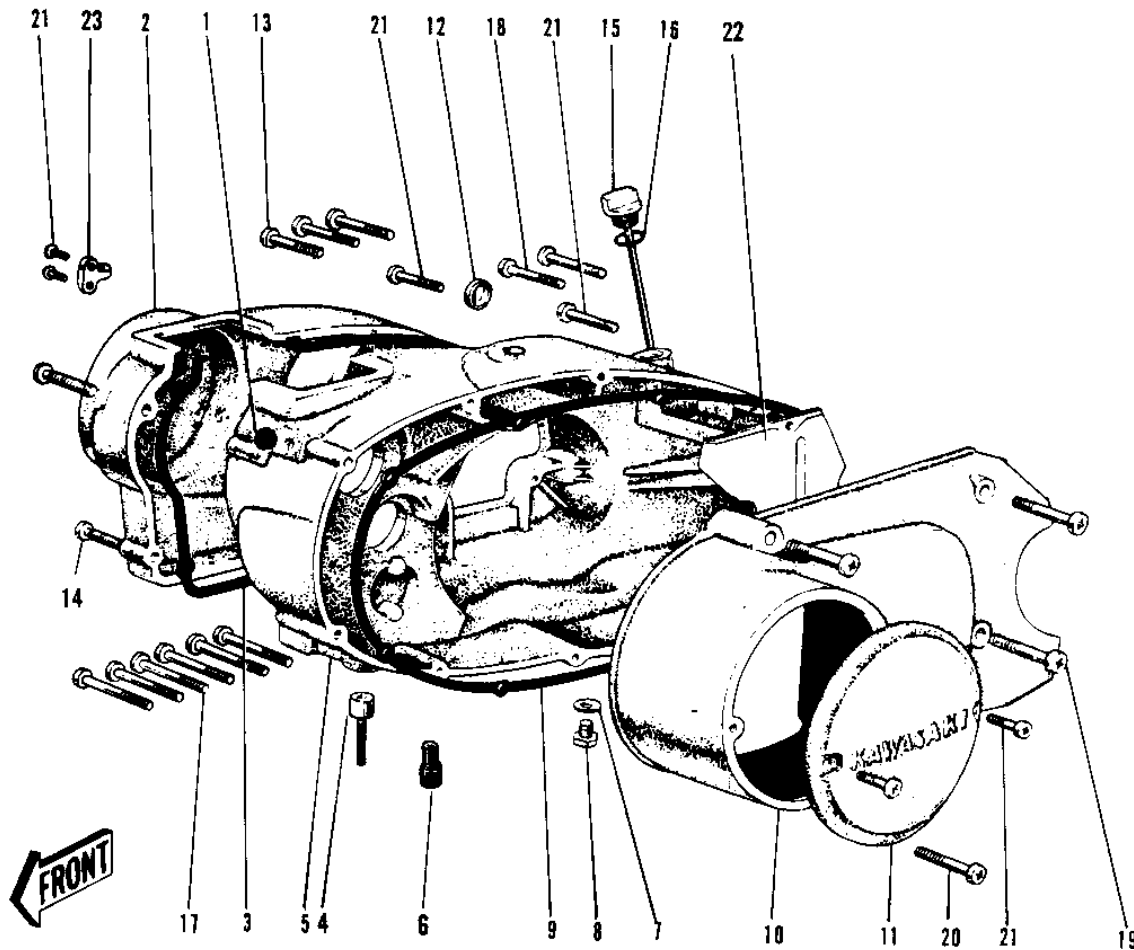

# 1970 Bushwhacker

## PARTS DIAGRAM ENGINE COVERS

## PARTS LIST ENGINE COVERS

ITEM NAME	PART NUMBER	QUANTITY
CAP CARB MOUNT HOLE (Ref # 1)	14039-001	
COVER,CARBURETOR (Ref # 2)	14030-063	
GASKET CARBURETOR COV (Ref # 3)	14047-003	
PIPE FUEL OVERFLOW (Ref # 4)	16116-001	
EQ PANT FLGRN/BU/GY32 (Ref # 5)	14032-032A	
COVER-R.H ENGINE (Ref # 5)	14032-053	
DRAIN-OVERFLOW (Ref # 6)	16116-004	
GASKET CHECK VALVE (Ref # 7)	92065-058	
PLUG OIL DRAIN (Ref # 8)	92067-001	
GASKET R.H ENGINE COV (Ref # 9)	14046-005	
COVER L.H ENGINE (Ref # 10)	14031-022	
COVER CONTACT BREAKER (Ref # 11)	14027-006	
OIL SEAL SB16244 (Ref # 12)	92049-002	
SCREW PAN HEAD 6X35 (Ref # 13)	220B0635	
SCREW PAN HEAD 6X25 (Ref # 14)	220B0625	
PLUG OIL FILLER (Ref # 15)	16115-003	
"O" RING,20MM (Ref # 16)	670B2020	
SCREW PAN HEAD 6X70 (Ref # 17)	220B0670	
SCREW PAN HEAD 6X60 (Ref # 18)	220B0660	
SCREW PAN HEAD 6X55 (Ref # 19)	220B0655	
SCREW PAN HEAD 6X50 (Ref # 20)	220B0650	
SCREW PAN HEAD 6X25 (Ref # 21)	220B0625	
COVER DRV CHAIN BACK (Ref # 22)	14024-002	
GUIDE OIL PUMP CABLE (Ref # 23)	14044-003	