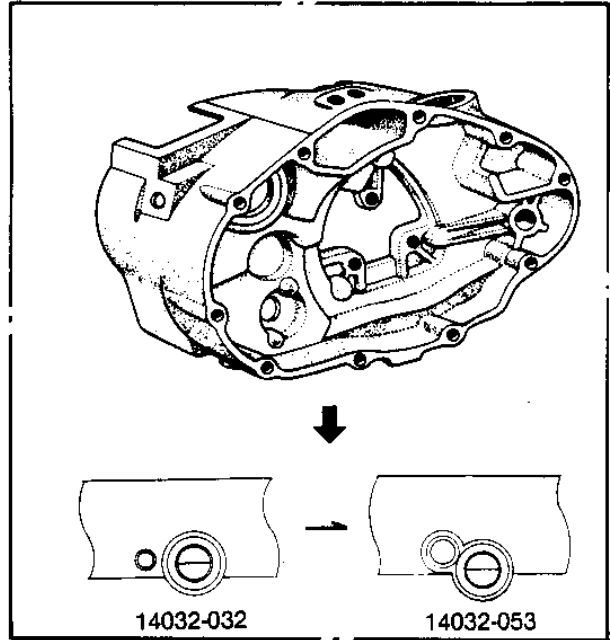

## PARTS DIAGRAM ENGINE COVERS

## PARTS LIST ENGINE COVERS

ITEM NAME	PART NUMBER	QUANTITY
CAP CARB MOUNT HOLE (Ref # 1)	14039-001	
COVER,CARBURETOR (Ref # 2)	14030-063	
GASKET CARBURETOR COV (Ref # 3)	14047-003	
PIPE FUEL OVERFLOW (Ref # 4)	16116-001	
EQ PANT FLGRN/BU/GY32 (Ref # 5)	14032-032A	
COVER-R.H ENGINE (Ref # 5)	14032-053	
DRAIN-OVERFLOW (Ref # 6)	16116-004	
GASKET CHECK VALVE (Ref # 7)	92065-058	
PLUG OIL DRAIN (Ref # 8)	92067-001	
GASKET R.H ENGINE COV (Ref # 9)	14046-005	
COVER L.H ENGINE (Ref # 10)	14031-022	
COVER CONTACT BREAKER (Ref # 11)	14027-006	
OIL SEAL SB16244 (Ref # 12)	92049-002	
SCREW PAN HEAD 6X35 (Ref # 13)	220B0635	
SCREW PAN HEAD 6X25 (Ref # 14)	220B0625	
PLUG OIL FILLER (Ref # 15)	16115-003	
"O" RING,20MM (Ref # 16)	670B2020	
SCREW PAN HEAD 6X70 (Ref # 17)	220B0670	
SCREW PAN HEAD 6X60 (Ref # 18)	220B0660	
SCREW PAN HEAD 6X55 (Ref # 19)	220B0655	
SCREW PAN HEAD 6X50 (Ref # 20)	220B0650	
SCREW PAN HEAD 6X25 (Ref # 21)	220B0625	
COVER DRV CHAIN BACK (Ref # 22)	14024-002	
GUIDE OIL PUMP CABLE (Ref # 23)	14044-003	