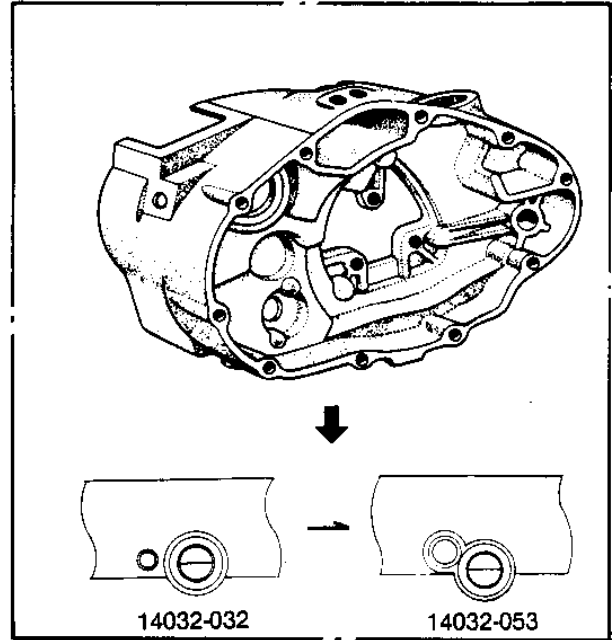

1970 Bushwhacker

PARTS DIAGRAM ENGINE COVERS

1970 Bushwhacker

PARTS LIST ENGINE COVERS

ITEM NAME	PART NUMBER	QUANTITY
CAP CARB MOUNT HOLE (Ref # 1)	14039-001	
COVER,CARBURETOR (Ref # 2)	14030-063	
GASKET CARBURETOR COV (Ref # 3)	14047-003	
PIPE FUEL OVERFLOW (Ref # 4)	16116-001	
EQ PANT FLGRN/BU/GY32 (Ref # 5)	14032-032A	
COVER-R.H ENGINE (Ref # 5)	14032-053	
DRAIN-OVERFLOW (Ref # 6)	16116-004	
GASKET CHECK VALVE (Ref # 7)	92065-058	
PLUG OIL DRAIN (Ref # 8)	92067-001	
GASKET R.H ENGINE COV (Ref # 9)	14046-005	
COVER L.H ENGINE (Ref # 10)	14031-022	
COVER CONTACT BREAKER (Ref # 11)	14027-006	
OIL SEAL SB16244 (Ref # 12)	92049-002	
SCREW PAN HEAD 6X35 (Ref # 13)	220B0635	
SCREW PAN HEAD 6X25 (Ref # 14)	220B0625	
PLUG OIL FILLER (Ref # 15)	16115-003	
"O" RING,20MM (Ref # 16)	670B2020	
SCREW PAN HEAD 6X70 (Ref # 17)	220B0670	
SCREW PAN HEAD 6X60 (Ref # 18)	220B0660	
SCREW PAN HEAD 6X55 (Ref # 19)	220B0655	
SCREW PAN HEAD 6X50 (Ref # 20)	220B0650	
SCREW PAN HEAD 6X25 (Ref # 21)	220B0625	
COVER DRV CHAIN BACK (Ref # 22)	14024-002	
GUIDE OIL PUMP CABLE (Ref # 23)	14044-003	