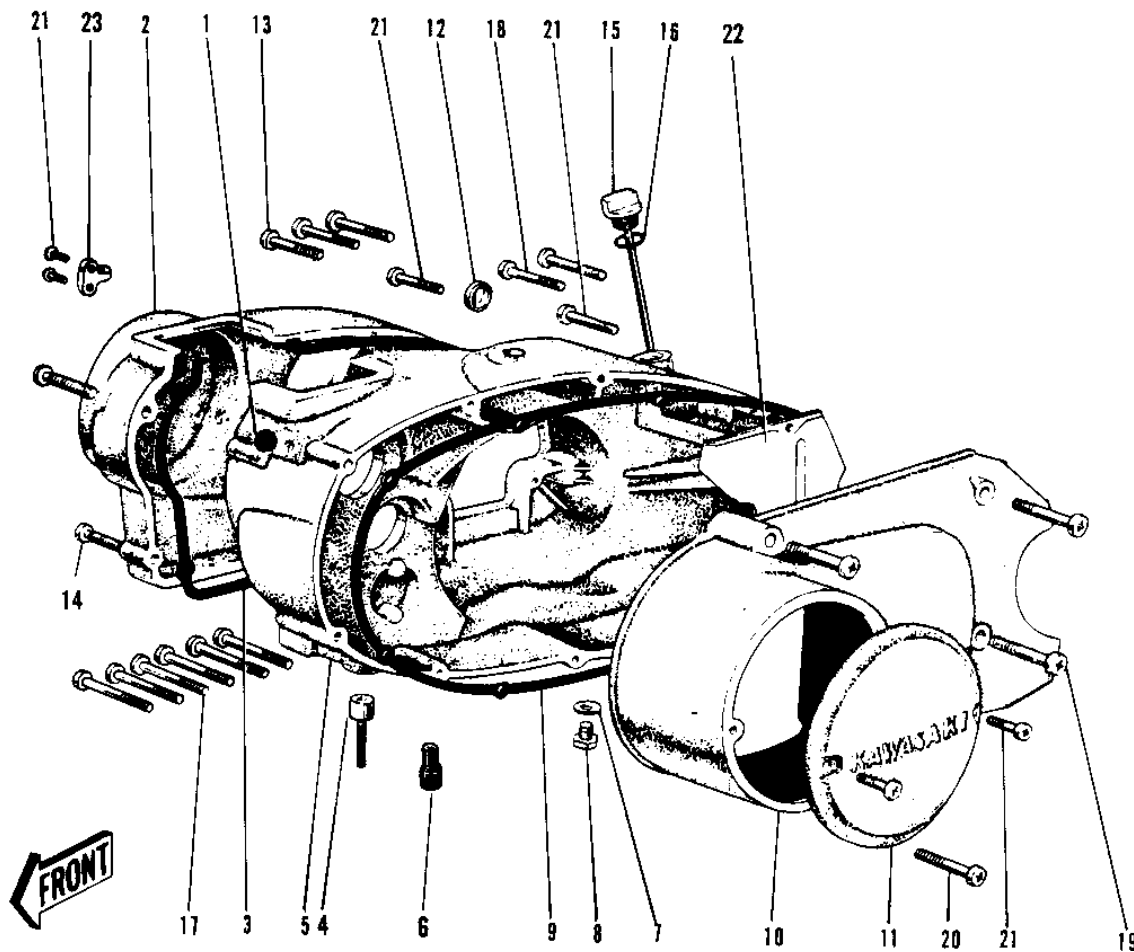

1970 Bushwhacker

PARTS DIAGRAM ENGINE COVERS

1970 Bushwhacker

PARTS LIST ENGINE COVERS

ITEM NAME	PART NUMBER	QUANTITY
CAP CARB MOUNT HOLE (Ref # 1)	14039-001	
COVER,CARBURETOR (Ref # 2)	14030-063	
GASKET CARBURETOR COV (Ref # 3)	14047-003	
PIPE FUEL OVERFLOW (Ref # 4)	16116-001	
EQ PANT FLGRN/BU/GY32 (Ref # 5)	14032-032A	
COVER-R.H ENGINE (Ref # 5)	14032-053	
DRAIN-OVERFLOW (Ref # 6)	16116-004	
GASKET CHECK VALVE (Ref # 7)	92065-058	
PLUG OIL DRAIN (Ref # 8)	92067-001	
GASKET R.H ENGINE COV (Ref # 9)	14046-005	
COVER L.H ENGINE (Ref # 10)	14031-022	
COVER CONTACT BREAKER (Ref # 11)	14027-006	
OIL SEAL SB16244 (Ref # 12)	92049-002	
SCREW PAN HEAD 6X35 (Ref # 13)	220B0635	
SCREW PAN HEAD 6X25 (Ref # 14)	220B0625	
PLUG OIL FILLER (Ref # 15)	16115-003	
"O" RING,20MM (Ref # 16)	670B2020	
SCREW PAN HEAD 6X70 (Ref # 17)	220B0670	
SCREW PAN HEAD 6X60 (Ref # 18)	220B0660	
SCREW PAN HEAD 6X55 (Ref # 19)	220B0655	
SCREW PAN HEAD 6X50 (Ref # 20)	220B0650	
SCREW PAN HEAD 6X25 (Ref # 21)	220B0625	
COVER DRV CHAIN BACK (Ref # 22)	14024-002	
GUIDE OIL PUMP CABLE (Ref # 23)	14044-003	