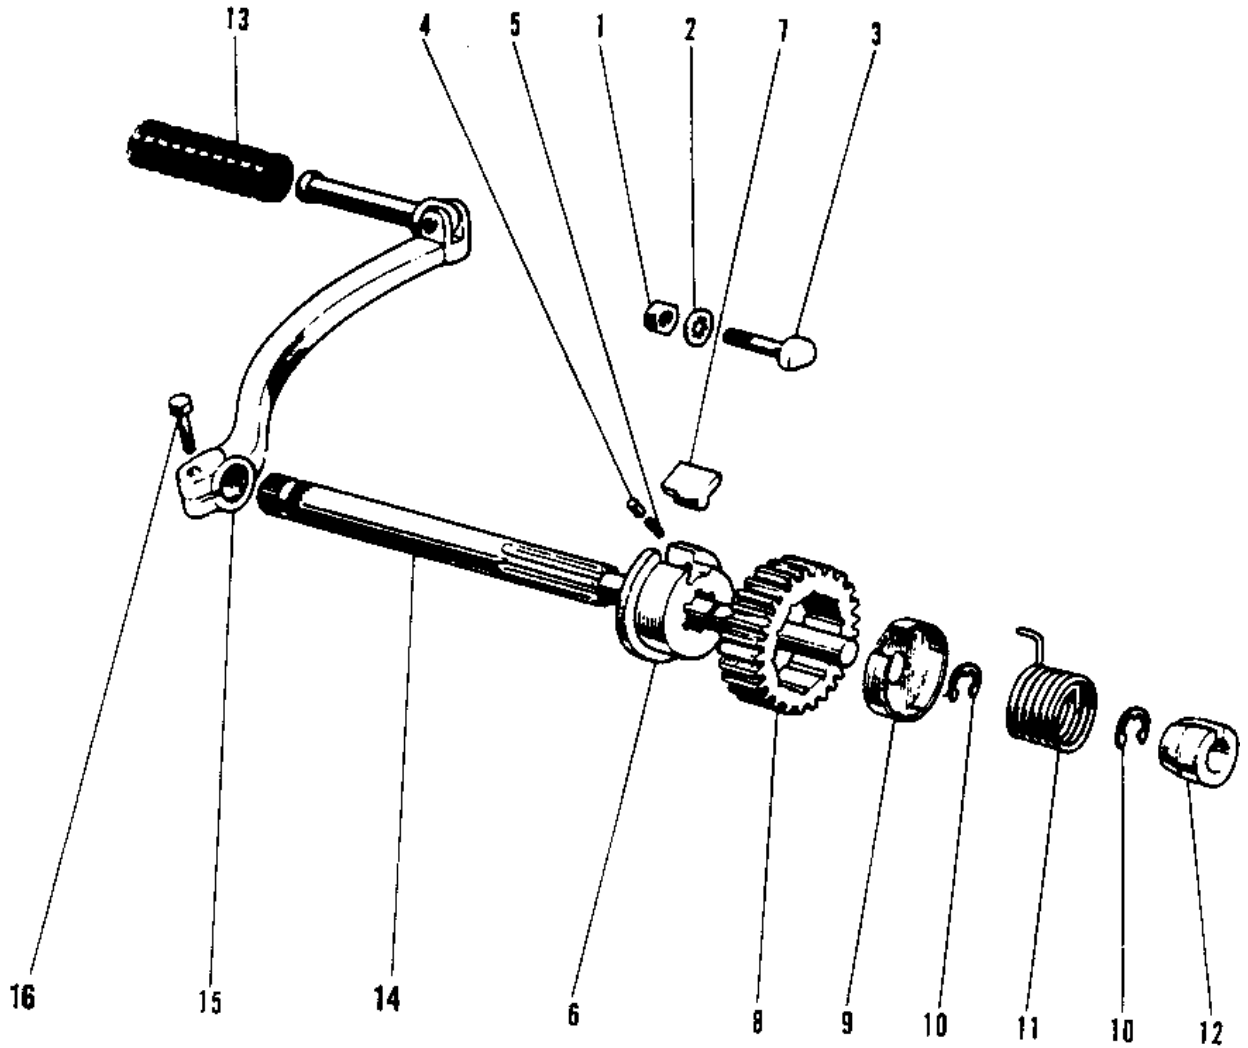

1968 Bushwhacker

PARTS DIAGRAM

KICKSTARTER MECHANISM