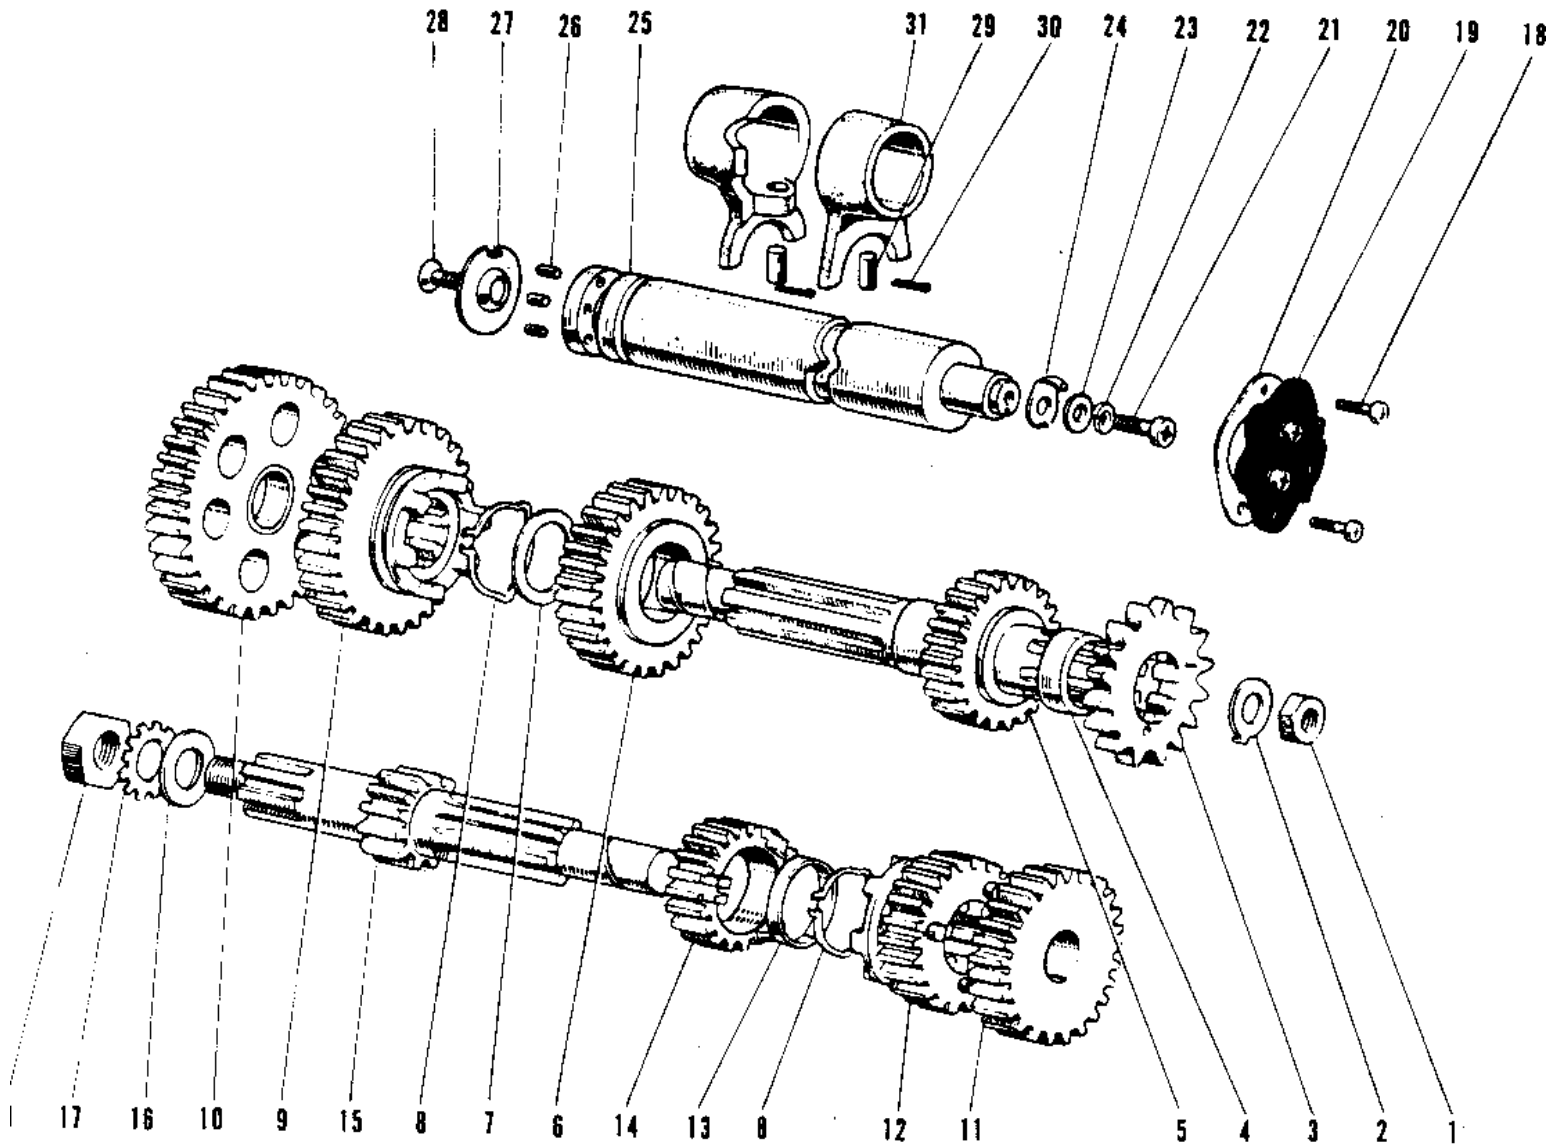

1969 Bushwhacker

PARTS DIAGRAM

TRANSMISSION/CHANGE DRUM

1969 Bushwhacker

PARTS LIST

TRANSMISSION/CHANGE DRUM

ITEM NAME	PART NUMBER	QUANTITY
NUT,12MM (Ref # 1)	92016-024	
NUT,12MM (Ref # 1)	92016-024	
WASHER LOCK 12MM (Ref # 2)	92024-002	
ENGINE SPROCKET 16T (Ref # 3)	13144-016	
ENGINE SPROCKET 14T (Ref # 3)	13144-004	
SPACER ENG SPROCKET (Ref # 4)	92027-009	
COLLAR,ENG SPROCKET (Ref # 4)	92027-1595	
SHAFT OUTPUT (Ref # 5)	13128-014	
3RD GEAR OUTPUT SHAFT (Ref # 6)	13133-002	
WASHER 22MM (Ref # 7)	92022-106	
CIRCLIP,25MM (Ref # 8)	92033-025	
CIRCLIP,25MM (Ref # 8)	92033-025	
GEAR-2ND OUTPUT SHFT (Ref # 9)	13260-1076	
LOW GEAR OUTPUT SHAFT (Ref # 10)	13129-008	
TOP GEAR DRIVE SHAFT (Ref # 11)	13136-015	
GEAR-TRANSMISSION SPU (Ref # 12)	13260-1199	
SPACER DR SHT 2ND GER (Ref # 13)	92027-083	
2ND GEAR DRIVE SHAFT (Ref # 14)	13130-004	
SHAFT DRIVE (Ref # 15)	13127-006	
WASHER PLAIN 12MM (Ref # 16)	92022-105	
WASHER LOCK 12MM (Ref # 17)	464H1200	
SCREW PAN HEAD 5X16 (Ref # 18)	220B0516	
SCREW PAN HEAD 5X16 (Ref # 18)	220B0516A	
SWITCH,NEUTRAL (Ref # 19)	13151-1003	
SWITCH,NEUTRAL (Ref # 19)	13151-1003	
GASKET NEUTRAL SWITCH (Ref # 20)	13146-002	
GASKET NEUTRAL SWITCH (Ref # 20)	13146-002	
UNAVAILABLE IN PRICE BOOK (Ref # 21)	92011-003	
SCREW PAN HEAD 6X16 (Ref # 21)	220B0616	

1969 Bushwhacker

PARTS LIST

TRANSMISSION/CHANGE DRUM

ITEM NAME	PART NUMBER	QUANTITY
WASHER SPRING 6MM (Ref # 22)	461F0600	
WASHER PLAIN 6MM (Ref # 23)	410B0600	
ROTOR,NEUTRAL INDICTR (Ref # 24)	21007-1003	
ROTOR,NEUTRAL INDICTR (Ref # 24)	21007-1003	
DRUM GEAR CHANGE (Ref # 25)	13141-014	
PIN GEAR CHANGE DRUM (Ref # 26)	92043-011	
PLATE CHANGE DRUM PIN (Ref # 27)	13142-002	
SCREW CNTSNK HD 6X16 (Ref # 28)	212B0616	
PIN SELECT FORK GUIDE (Ref # 29)	92043-005	
PIN COTTER 3.0X20 (Ref # 30)	550D3020	
UNAVAILABLE IN PRICE BOOK (Ref # 31)	13140-015	
FORK SELECTOR (Ref # 31)	13140-020	