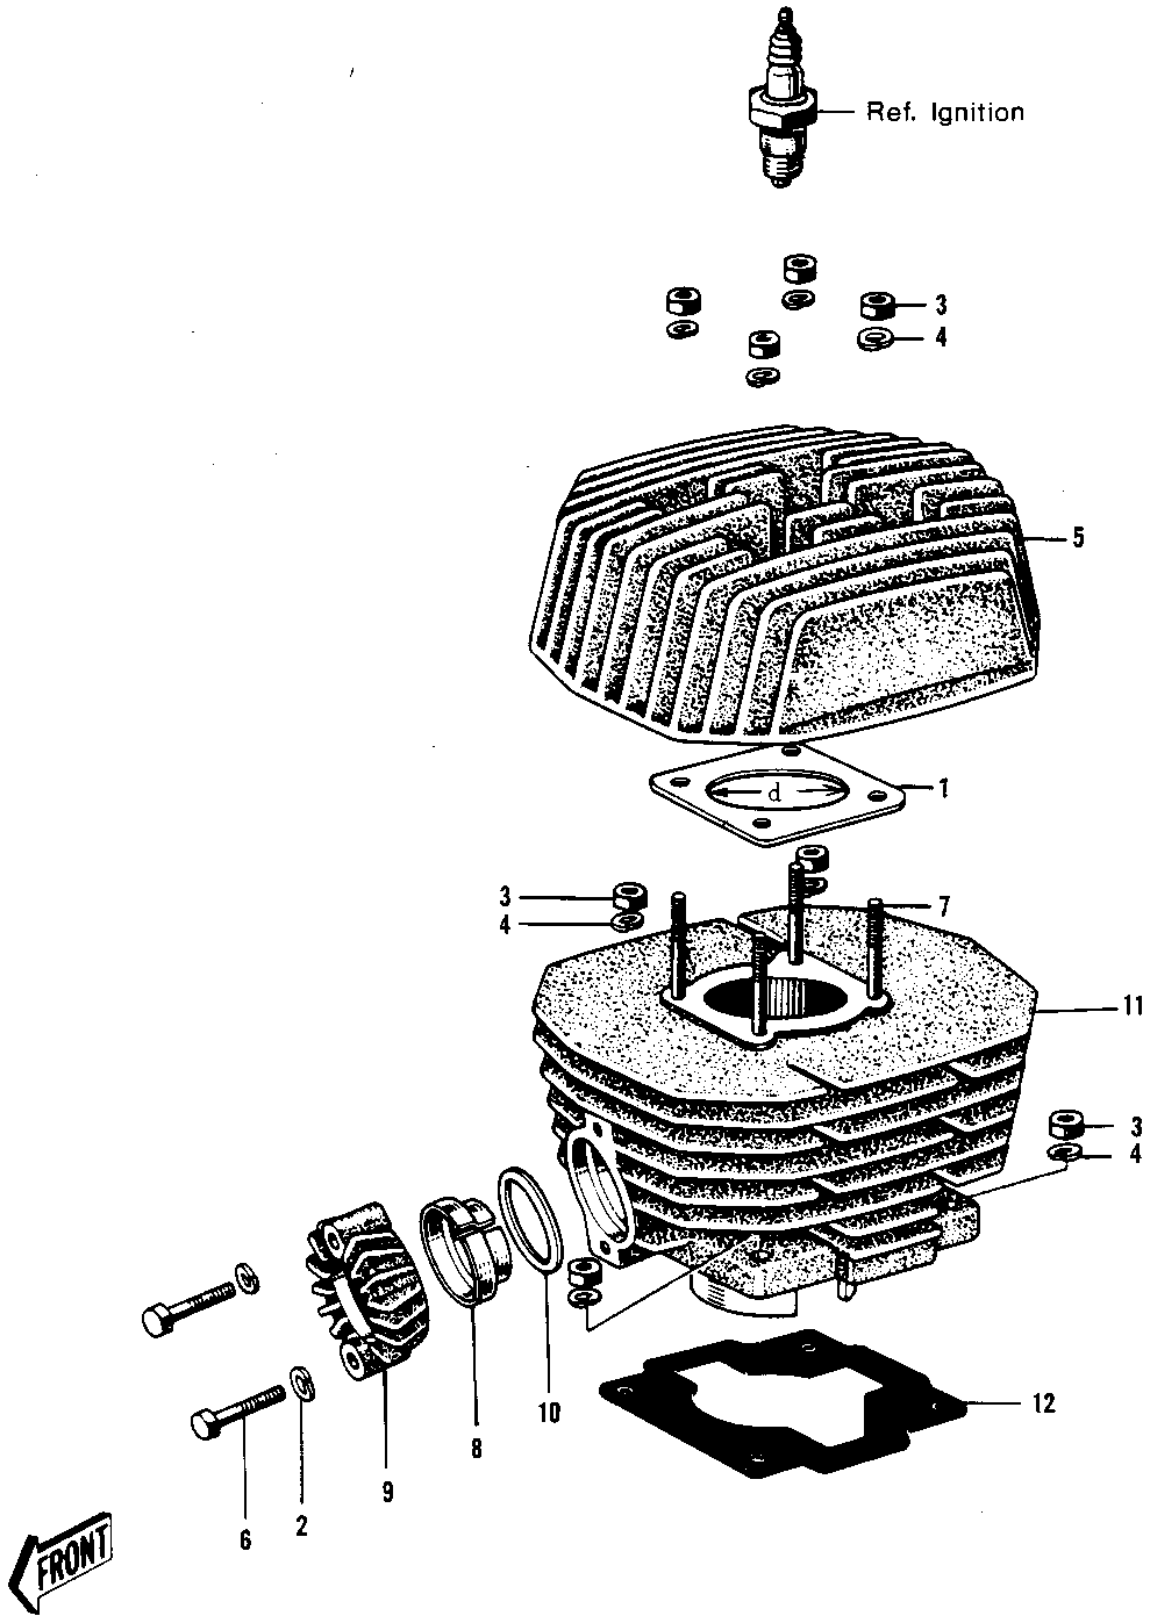

## PARTS DIAGRAM

### CYLINDER HEAD/CYLINDER

## PARTS LIST

### CYLINDER HEAD/CYLINDER

ITEM NAME	PART NUMBER	QUANTITY
GASKET CYLINDER HEAD (Ref # 1)	11004-021	
WASHER SPRING 6MM (Ref # 2)	461F0600	
NUT,8MM (Ref # 3)	311B0800	
WASHER SPRING 8MM (Ref # 4)	461F0800	
WASHER SPRING 8MM (Ref # 4)	461F0800	
WASHER SPRING 8MM (Ref # 4)	461F0800	
CYLINDER HEAD (Ref # 5)	11001-031	
BOLT-UPSET,6X40 (Ref # 6)	112G0640	
STUD 8X40 (Ref # 7)	92004-003	
INSERT EXH PIPE HOLD (Ref # 8)	18070-001	
HOLDER EXHAUST PIPE (Ref # 9)	18069-017	
GASKET EXHAUST PIPE (Ref # 10)	18067-008	
CYLINDER (Ref # 11)	11005-041	
GASKET CYLINDER BASE (Ref # 12)	11009-012	