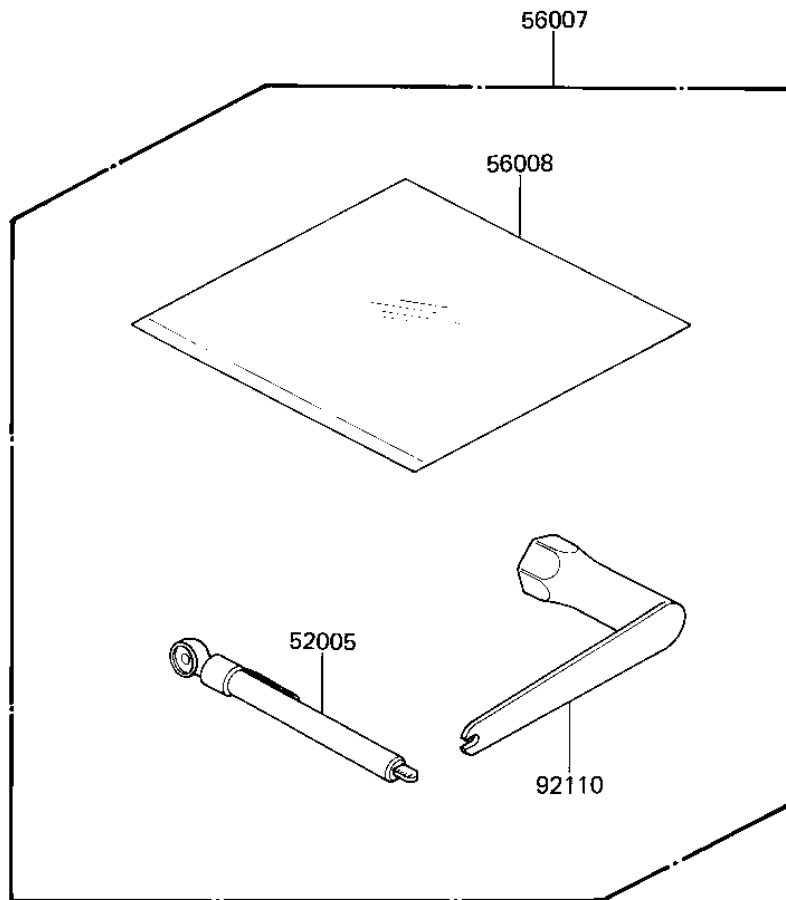

1982 KX80

PARTS DIAGRAM

OWNER TOOLS

Kawasaki

Let the Good Times Roll®

F2810-0059

1982 KX80

PARTS LIST OWNER TOOLS

ITEM NAME

PART NUMBER

QUANTITY
