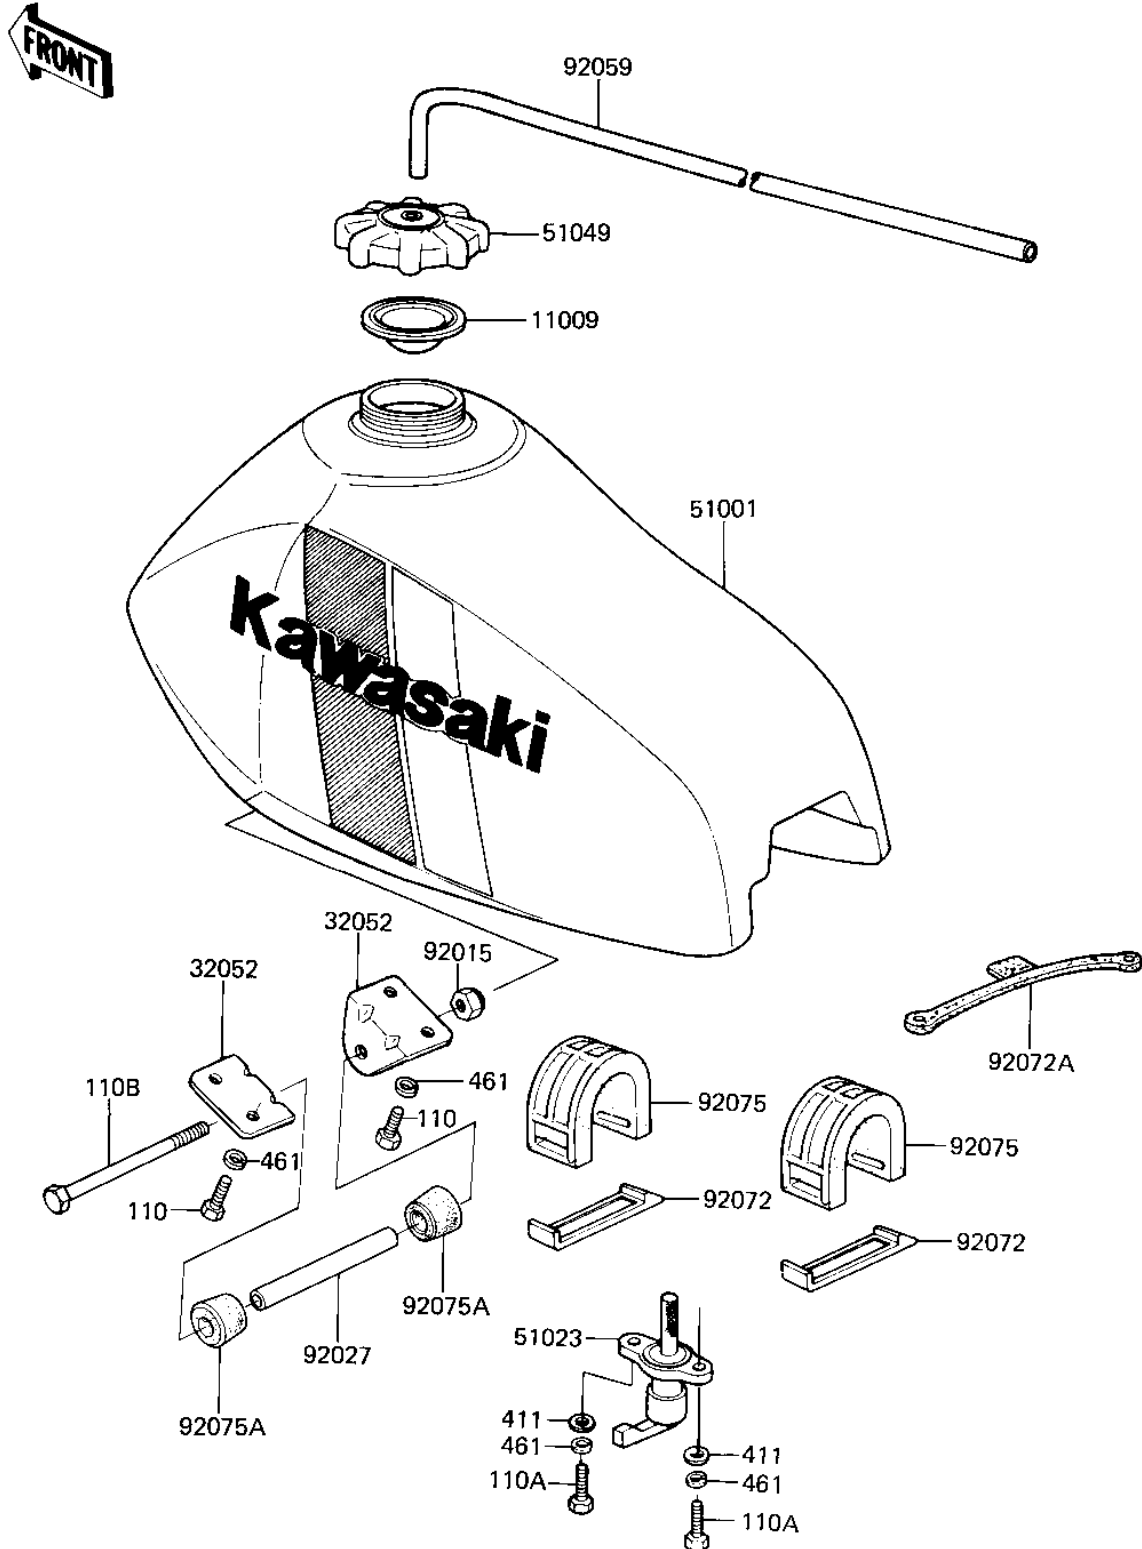

1982 KX80

PARTS DIAGRAM

FUEL TANK ('82 KX80-C2)

F2410-0083

1982 KX80

PARTS LIST

FUEL TANK ('82 KX80-C2)

Kawasaki

Let the Good Times Roll®

ITEM NAME

PART NUMBER

QUANTITY
