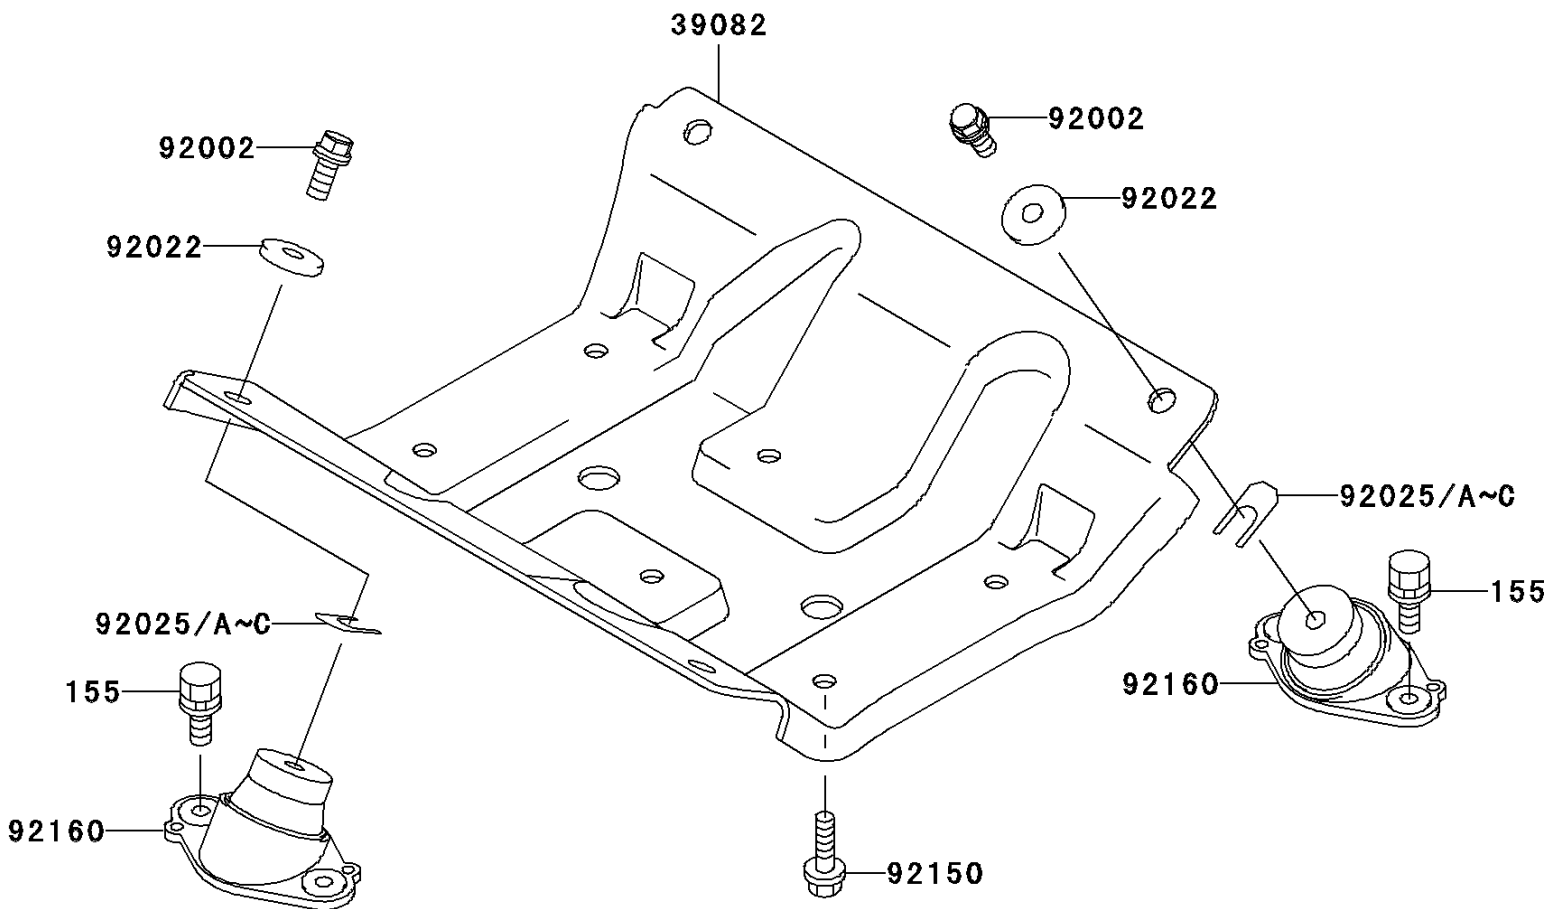

2000 1100 STX D.I.

PARTS DIAGRAM

Engine Mount

F3144

2000 1100 STX D.I.

PARTS LIST

Engine Mount

ITEM NAME	PART NUMBER	QUANTITY
BOLT-WSP-SMALL,8X20 (Ref # 155)	155R0820	8
MOUNT-ENGINE (Ref # 39082)	39082-3710	1
BOLT,10X25 (Ref # 92002)	92002-3770	4
WASHER,32X10.5X4 (Ref # 92022)	92022-3023	4
SHIM,T=0.3MM (Ref # 92025)	92025-3705	AR
SHIM,T=0.5MM (Ref # 92025A)	92025-3706	AR
SHIM,T=1.0MM (Ref # 92025B)	92025-3707	AR
SHIM,T=1.5MM (Ref # 92025C)	92025-3708	AR
BOLT,10X25 (Ref # 92150)	92150-3818	6
DAMPER,ENGINE MOUNT (Ref # 92160)	92160-3838	4