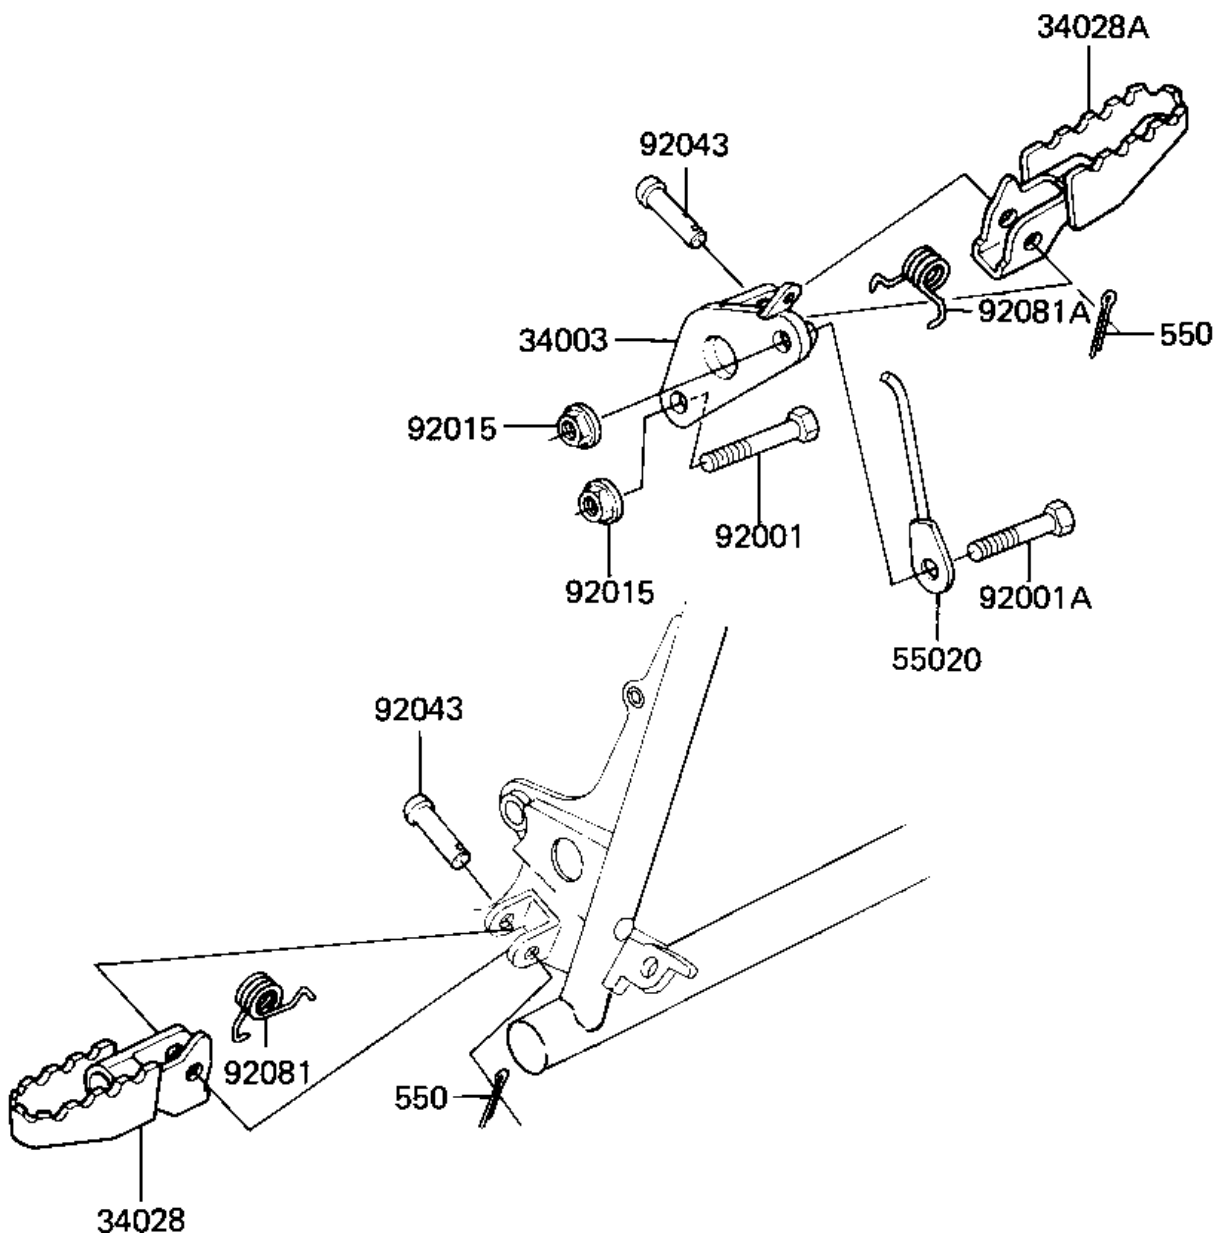

1982 KX80

PARTS DIAGRAM

FOOTRESTS

F2160-0050

1982 KX80

PARTS LIST

FOOTRESTS

Kawasaki

Let the Good Times Roll®

ITEM NAME

PART NUMBER

QUANTITY
