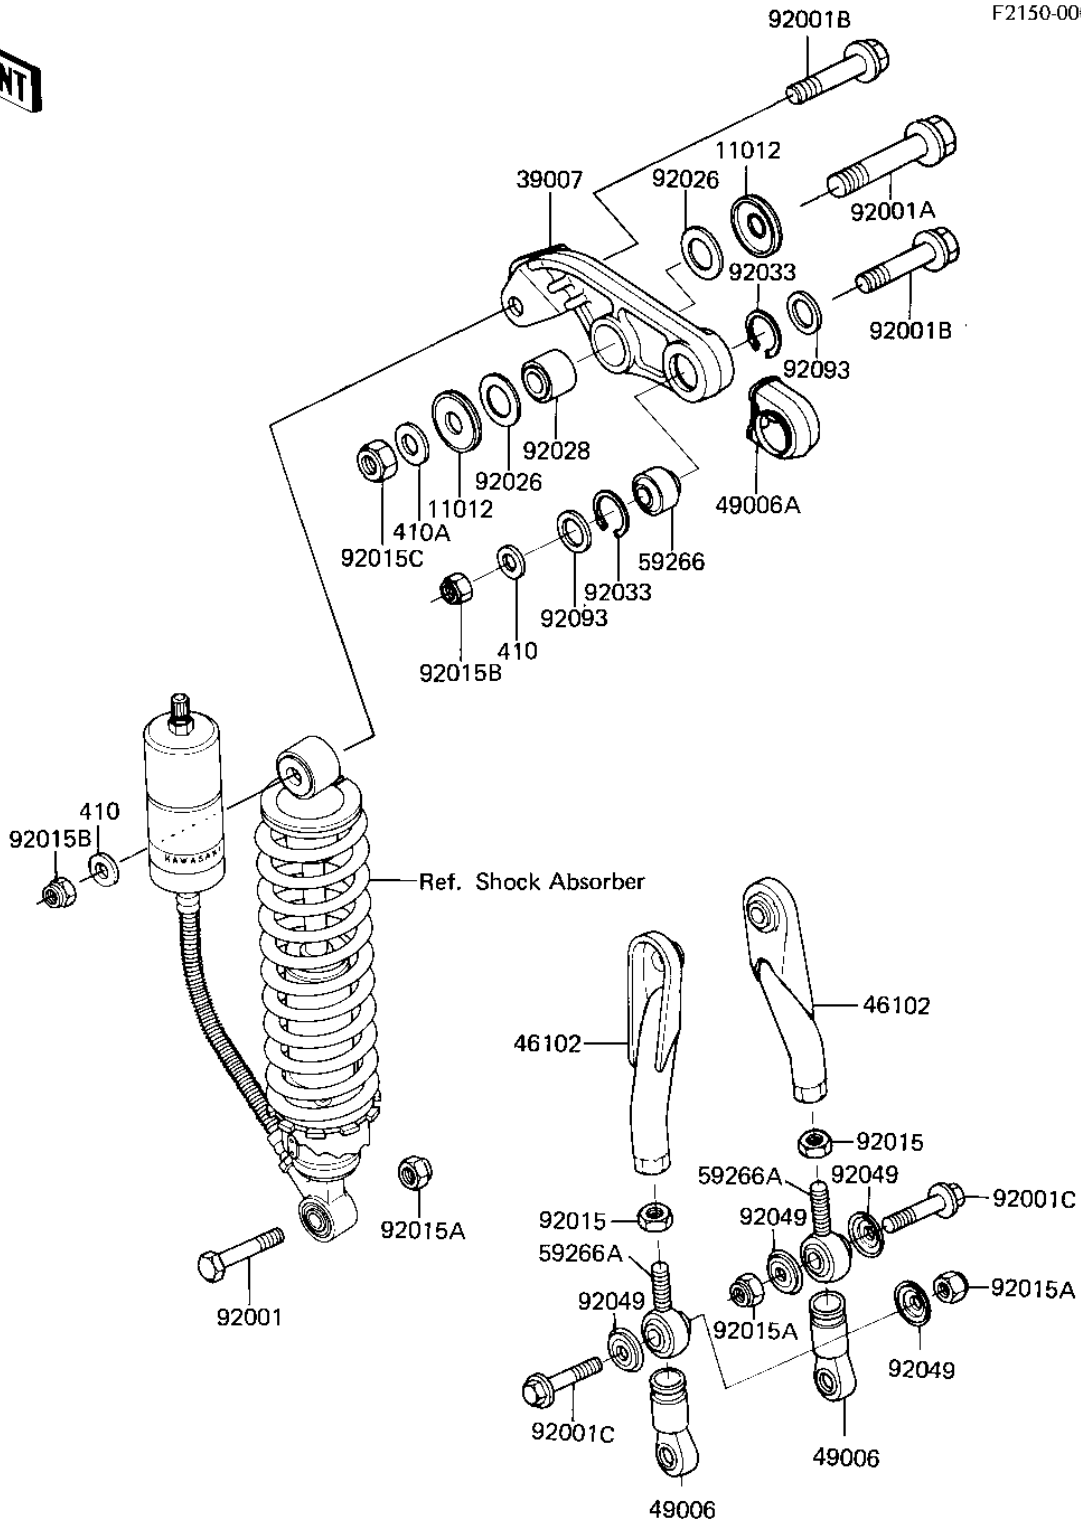

1982 KX80

PARTS DIAGRAM

REAR SUSPENSION

F2150-0008

1982 KX80

PARTS LIST REAR SUSPENSION

ITEM NAME

PART NUMBER

QUANTITY
