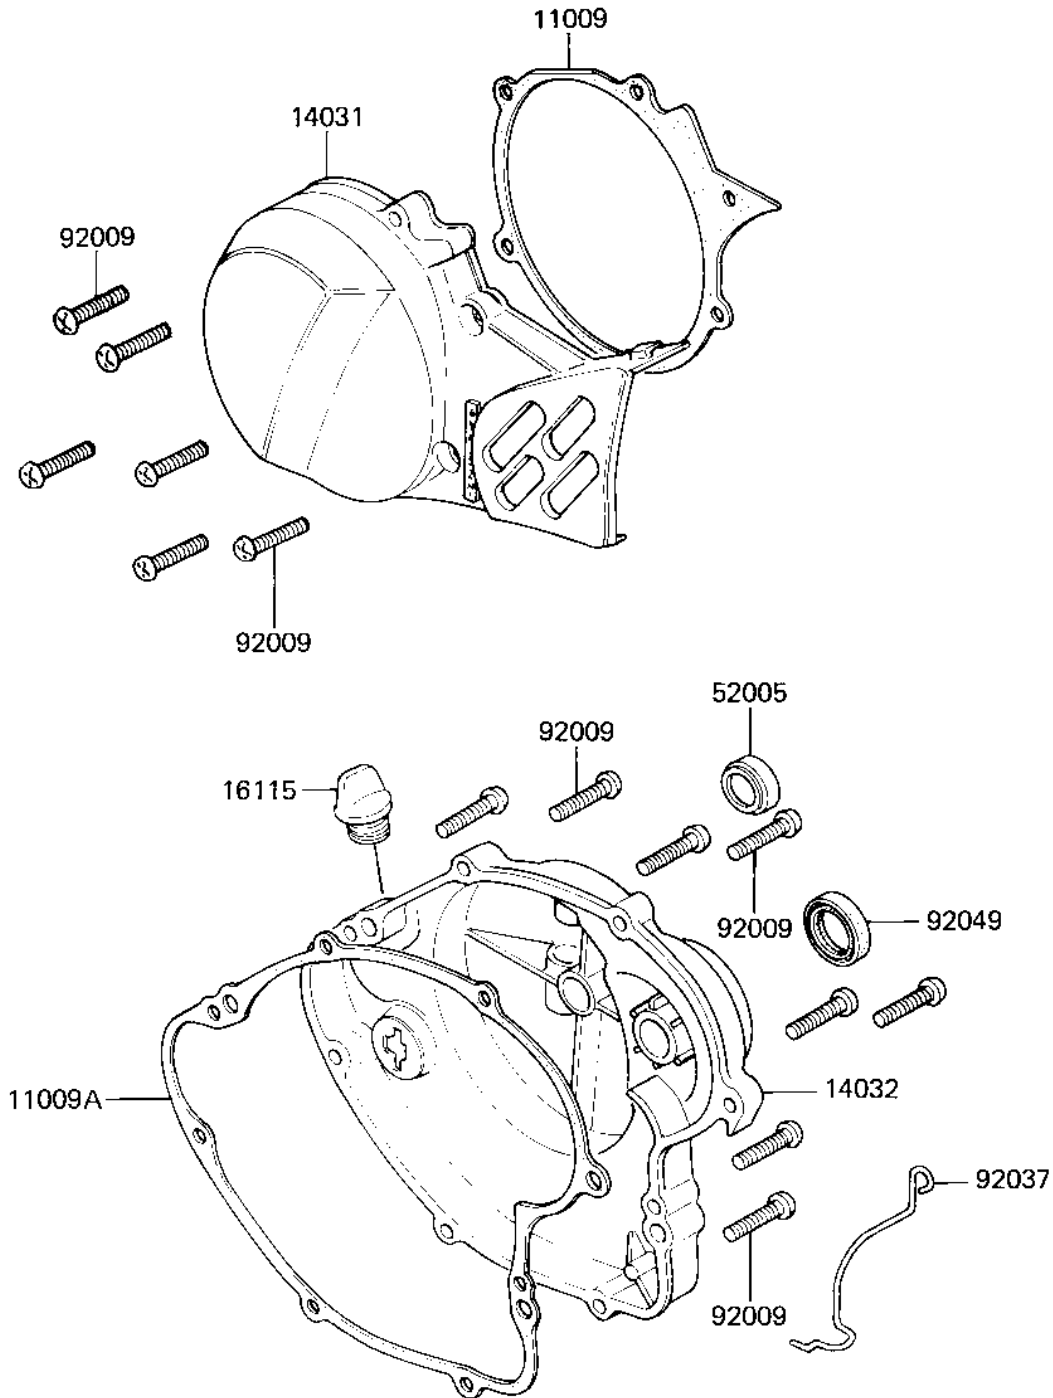

1982 KX80

PARTS DIAGRAM

ENGINE COVERS ('82 KX80-C2)

E1431-0056

1982 KX80

PARTS LIST

ENGINE COVERS ('82 KX80-C2)

ITEM NAME

PART NUMBER

QUANTITY
