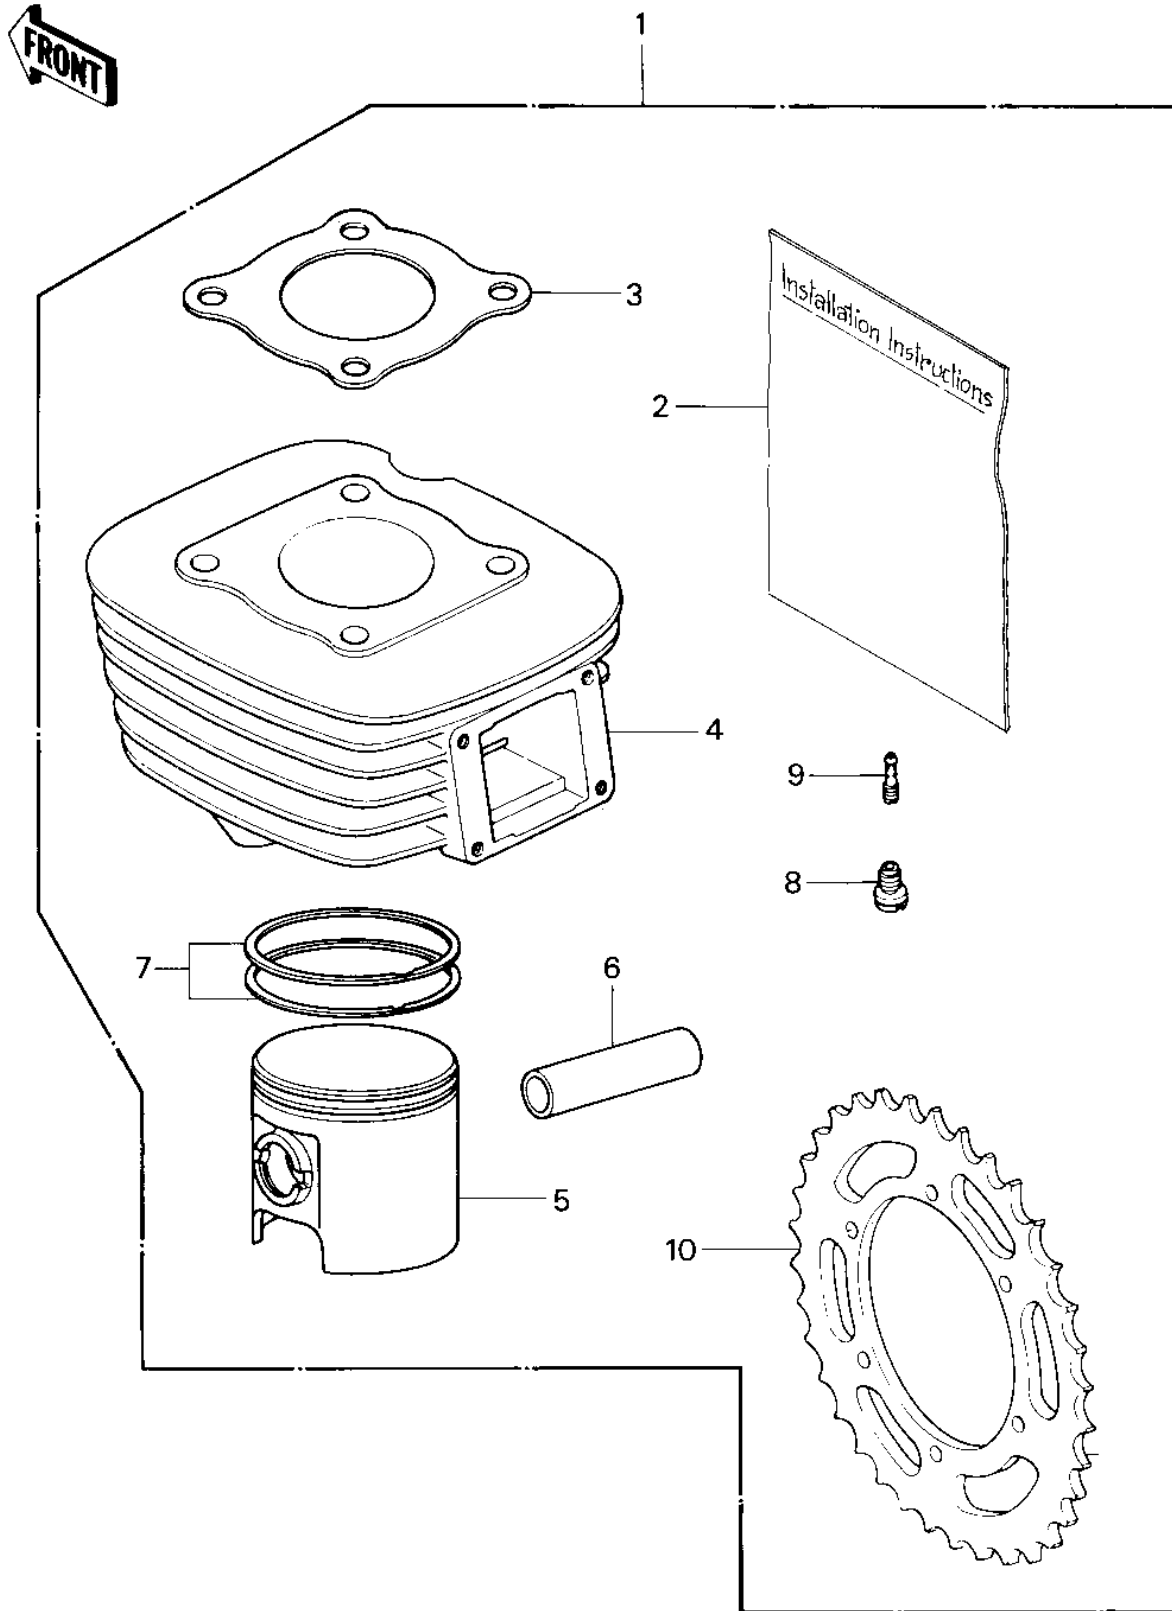

1982 KX80

PARTS DIAGRAM

OPTIONAL PARTS ('81 KX80-C1)

1982 KX80

PARTS LIST

OPTIONAL PARTS ('81 KX80-C1)

ITEM NAME	PART NUMBER	QUANTITY
KIT-KX100CC (Ref # 1)	99916-1010	1
INST 100CC KIT (Ref # 2)	99963-0047-01	1
GASKET-HEAD,CYLINDER (Ref # 3)	11004-1045	1
CYLINDER-ENGINE (Ref # 4)	11005-1147	1
PISTON (Ref # 5)	13001-1081	1
PIN-PISTON (Ref # 6)	13002-1018	1
RING-SET-PISTON (Ref # 7)	13008-5041	1
JET-MAIN NO 132.5R (Ref # 8)	92063-103	1
JET-PILOT NO 40 (Ref # 9)	92064-024	1
REAR SPROCKET,48T (Ref # 10)	42041-1016	1