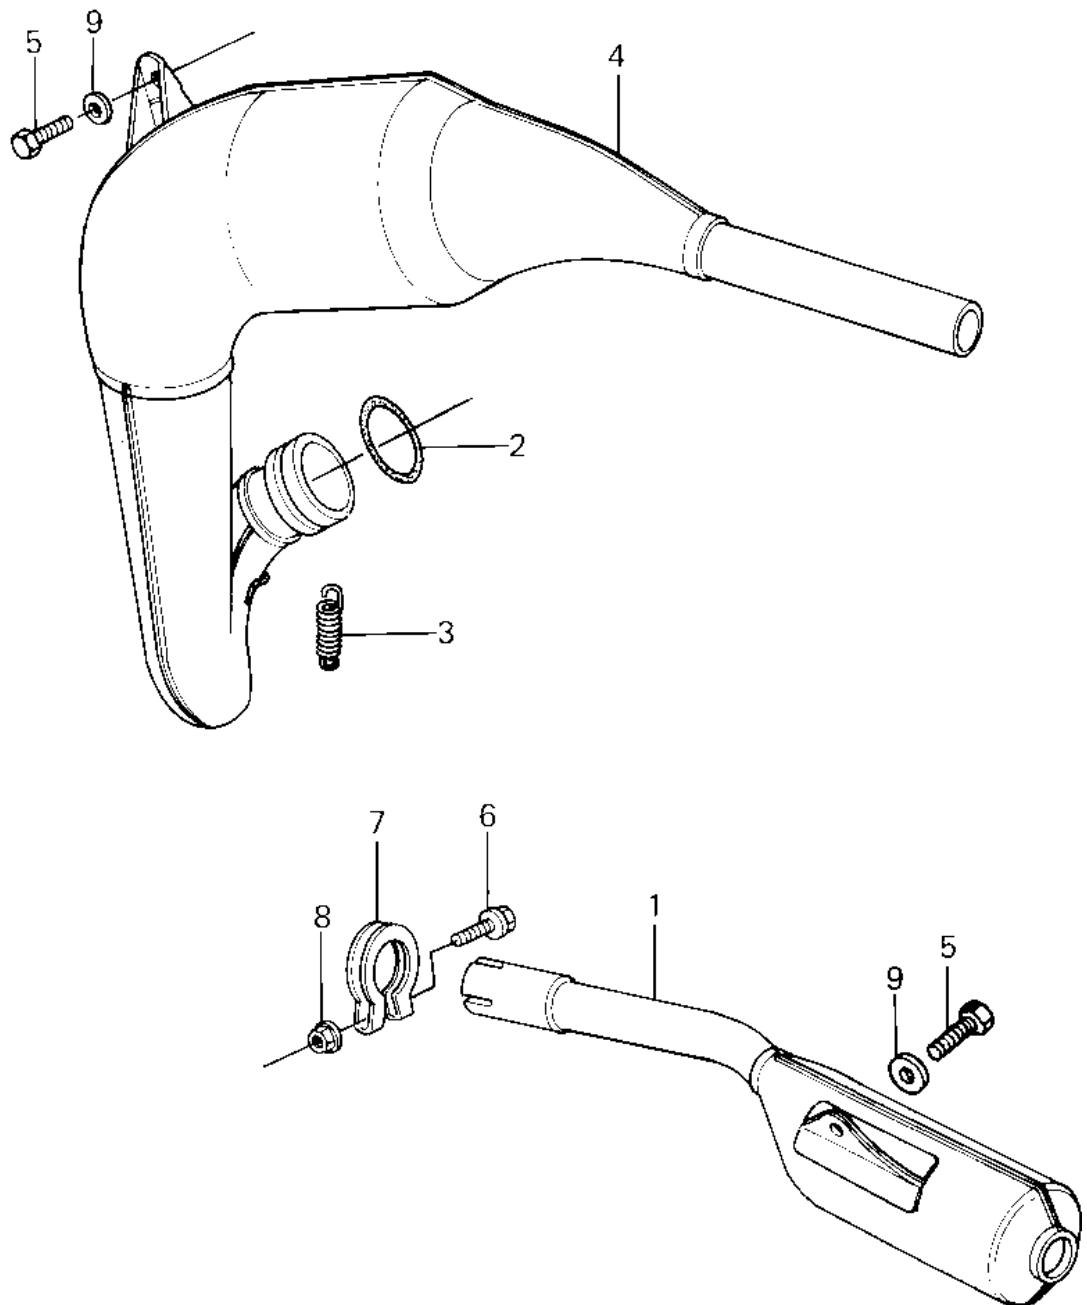

1981 KX80

PARTS DIAGRAM

MUFFLER ('81 KX80-C1)

1981 KX80

PARTS LIST

MUFFLER ('81 KX80-C1)

ITEM NAME	PART NUMBER	QUANTITY
MUFFLER ASSY (Ref # 1)	18001-1167	1
"0" RING,36M/M (Ref # 2)	670E3036	1
SPRING-CONNECTOR (Ref # 3)	18071-003	1
MUFFLER BODY (Ref # 4)	18002-1125	1
BOLT,FLANGED,6X12 (Ref # 5)	130G0612	2
BOLT,FLANGED,6X30 (Ref # 6)	130G0630	1
CLAMP (Ref # 7)	92037-1150	1
NUT-6MM (Ref # 8)	92015-1078	1
WASHER 6.5X20X1.6T (Ref # 9)	92022-125	2