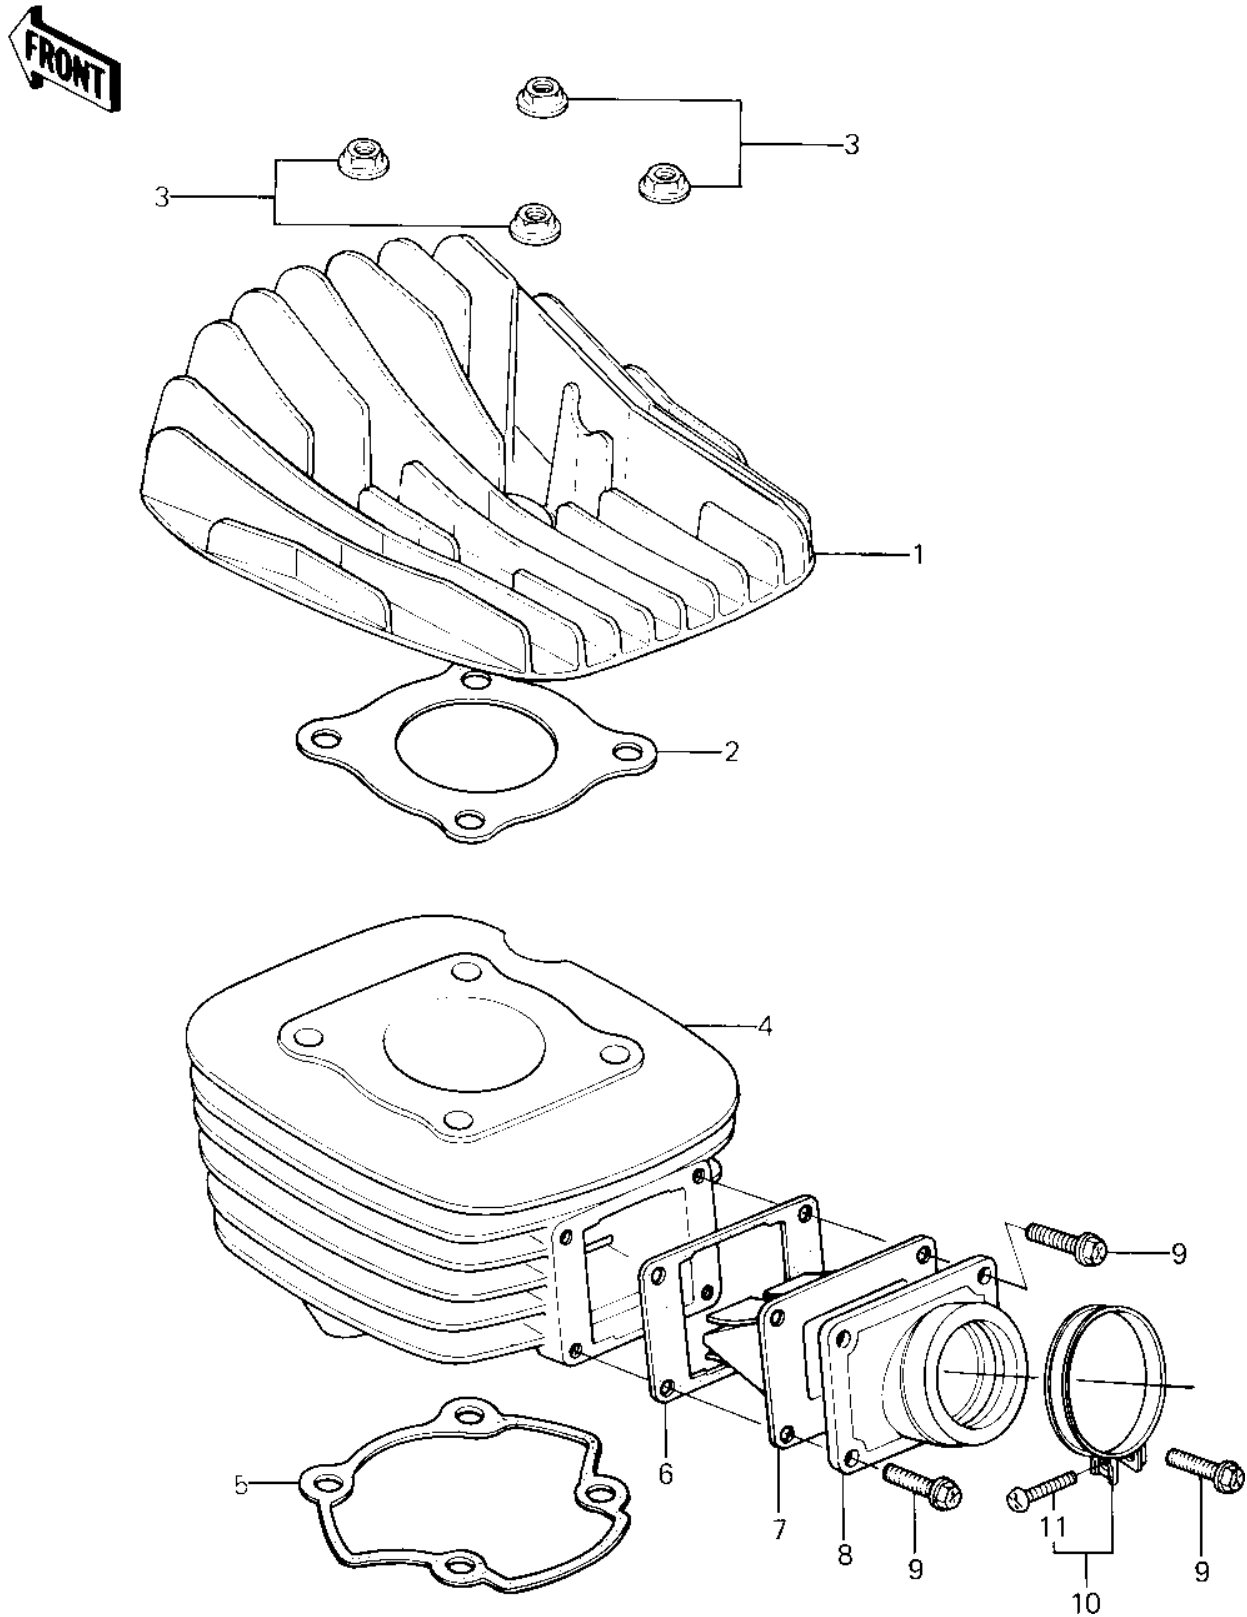

1982 KX80

PARTS DIAGRAM

CYLINDER HEAD/CYLINDER/REED VALVE ('81 K)

1982 KX80

PARTS LIST

CYLINDER HEAD/CYLINDER/REED VALVE ('81 K

ITEM NAME

PART NUMBER

QUANTITY
