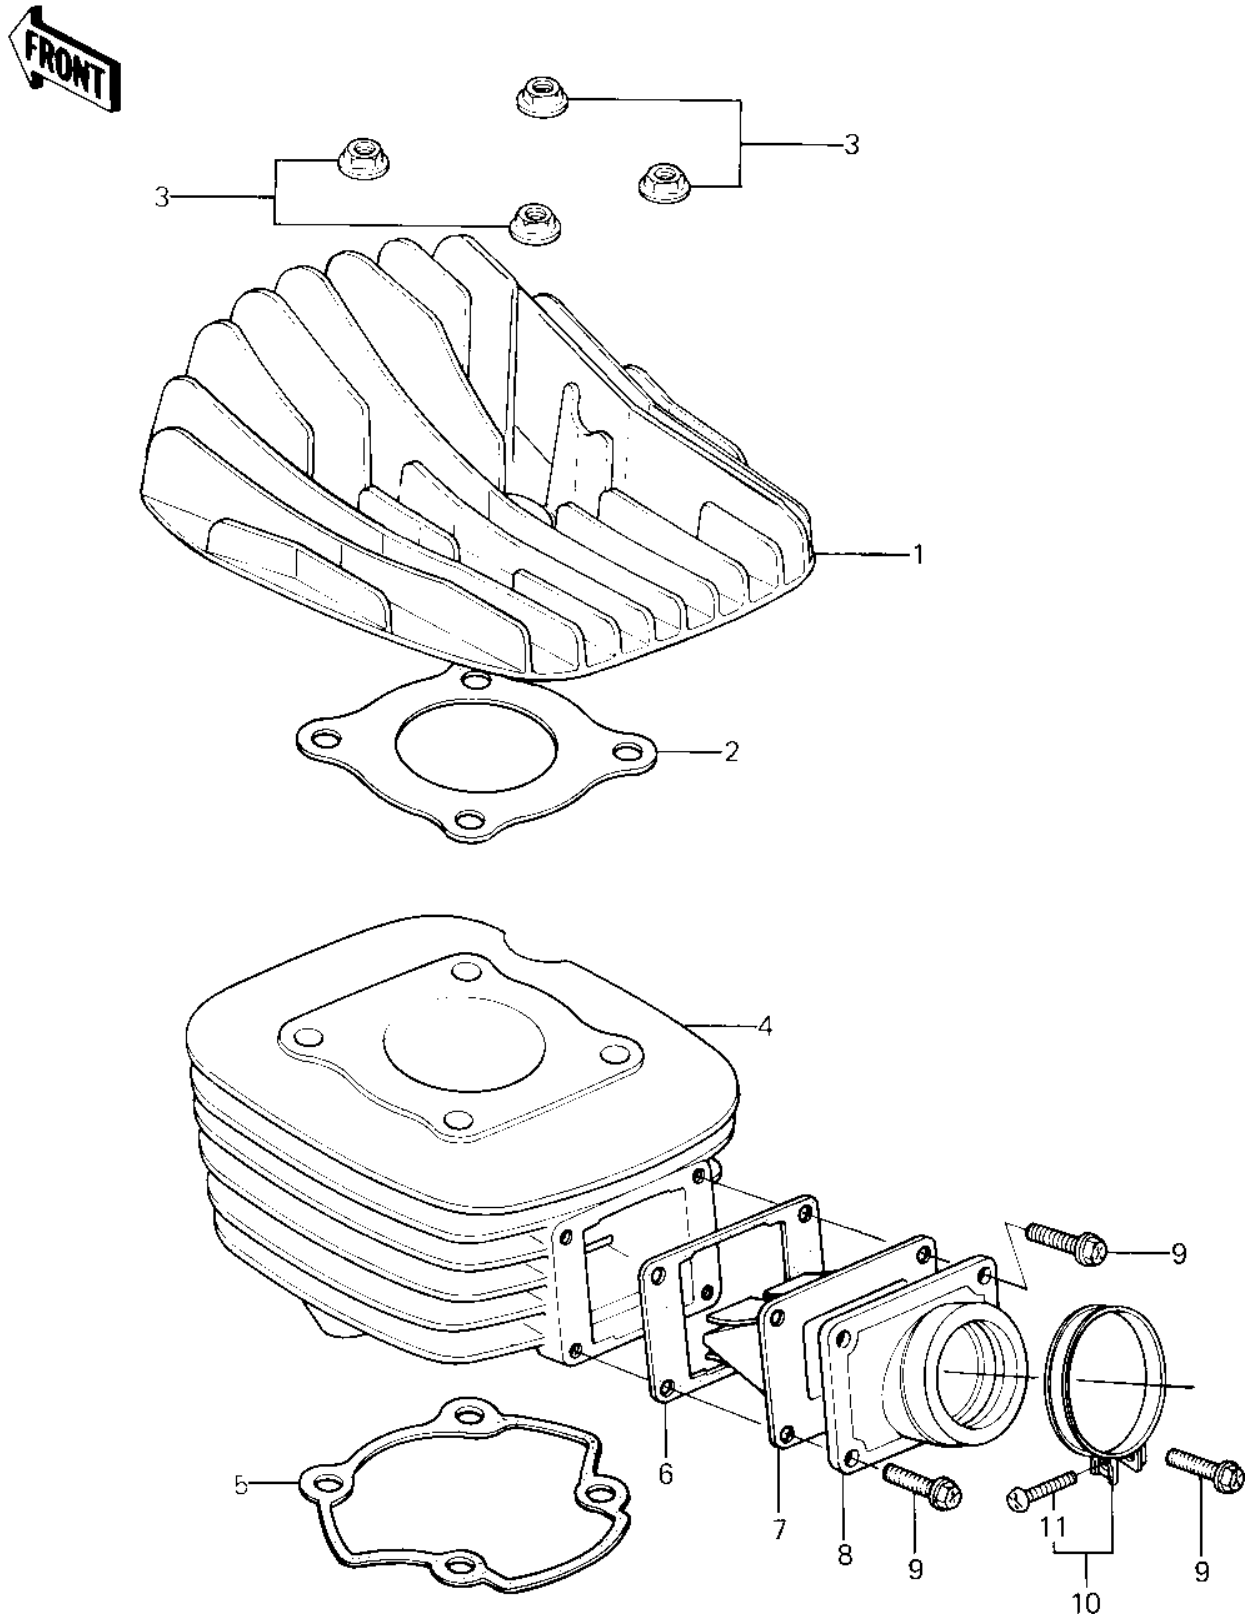

1981 KX80

PARTS DIAGRAM

CYLINDER HEAD/CYLINDER/REED VALVE ('81 K

1981 KX80

PARTS LIST

CYLINDER HEAD/CYLINDER/REED VALVE ('81 K

ITEM NAME	PART NUMBER	QUANTITY
HEAD-CYLINDER (Ref # 1)	11001-1247	1
GASKET,CYLINDER HEAD (Ref # 2)	11004-1031	1
NUT,8M/M (Ref # 3)	92015-1014	4
CYLINDER-ENGINE (Ref # 4)	11005-1182	1
GASKET,CYLINDER BASE (Ref # 5)	11009-1200	1
GASKET,REED VALVE (Ref # 6)	11009-1109	1
VALVE ASSY REEDO (Ref # 7)	12021-1010	1
HOLDER-VALVE-REED (Ref # 8)	12023-1020	1
BOLT,FLANGED,6X20 (Ref # 9)	130G0620	4
CLAMP (Ref # 10)	92037-1172	1
SCREW PAN HEAD 4X25 (Ref # 11)	220B0425	1