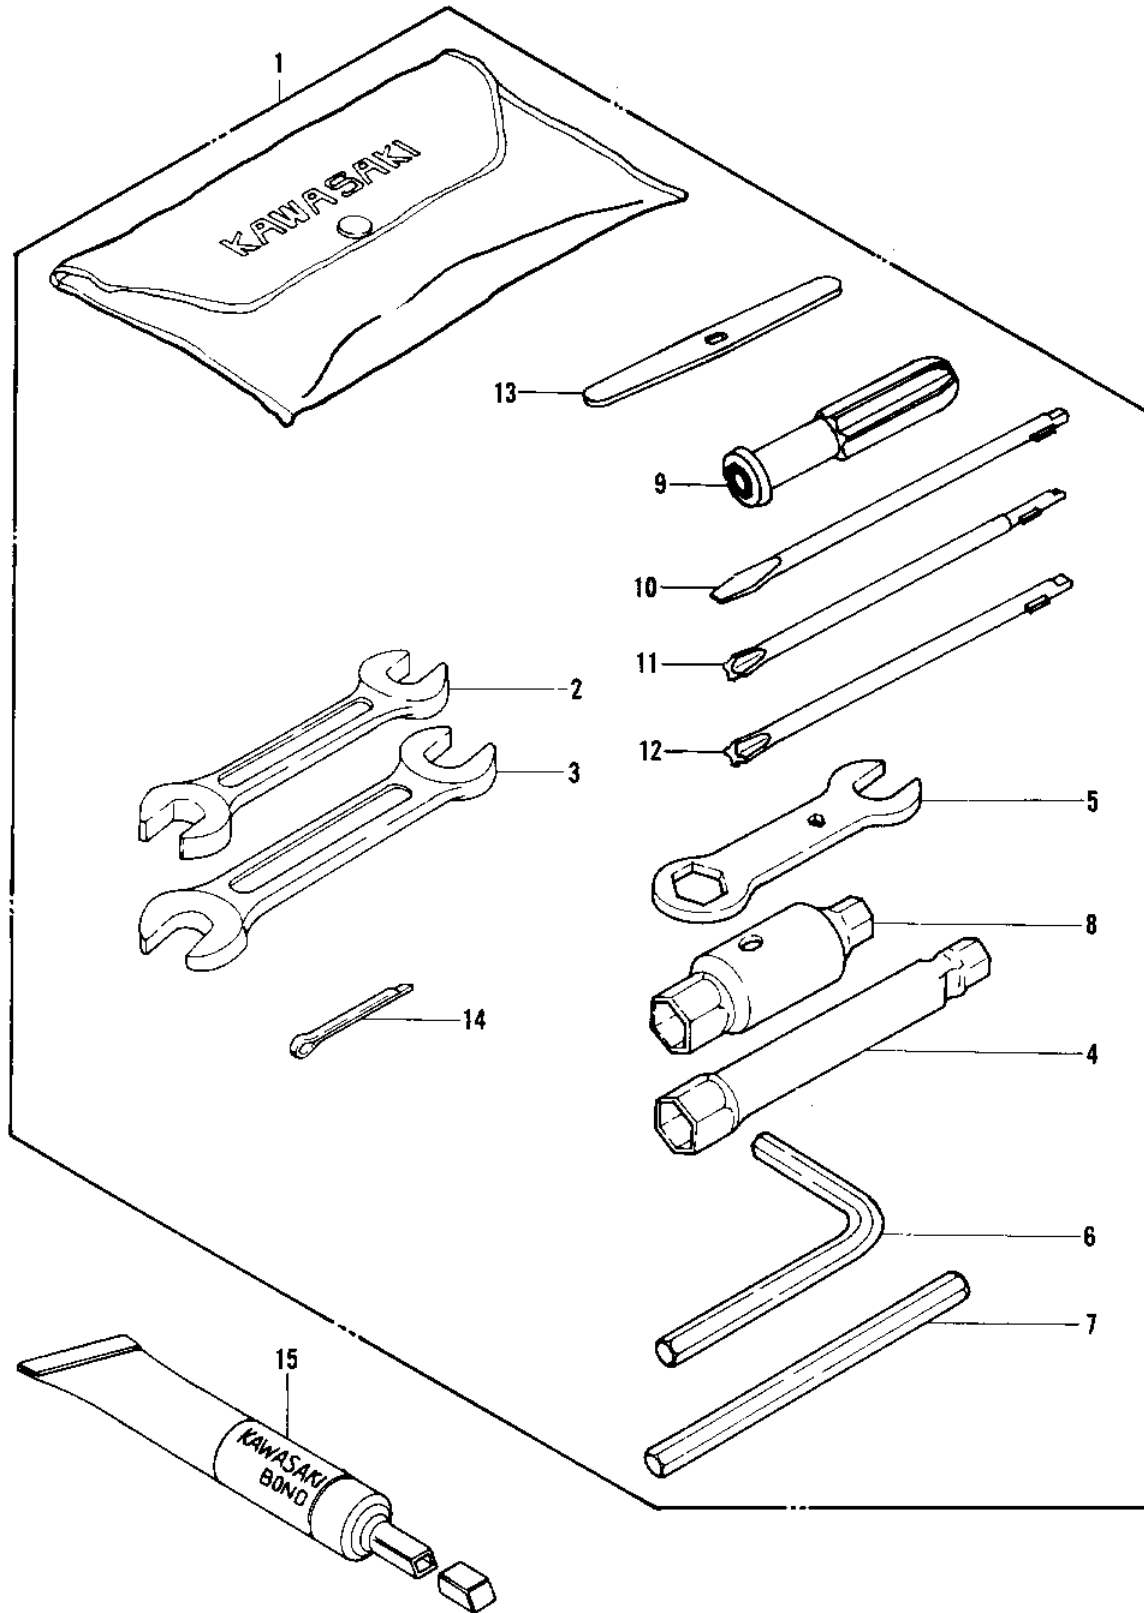

1981 JS440

PARTS DIAGRAM

OWNER TOOLS ('79-'81 A3/A4/A4A/A5)

1981 JS440

PARTS LIST

OWNER TOOLS ('79-'81 A3/A4/A4A/A5)

ITEM NAME

PART NUMBER

QUANTITY
