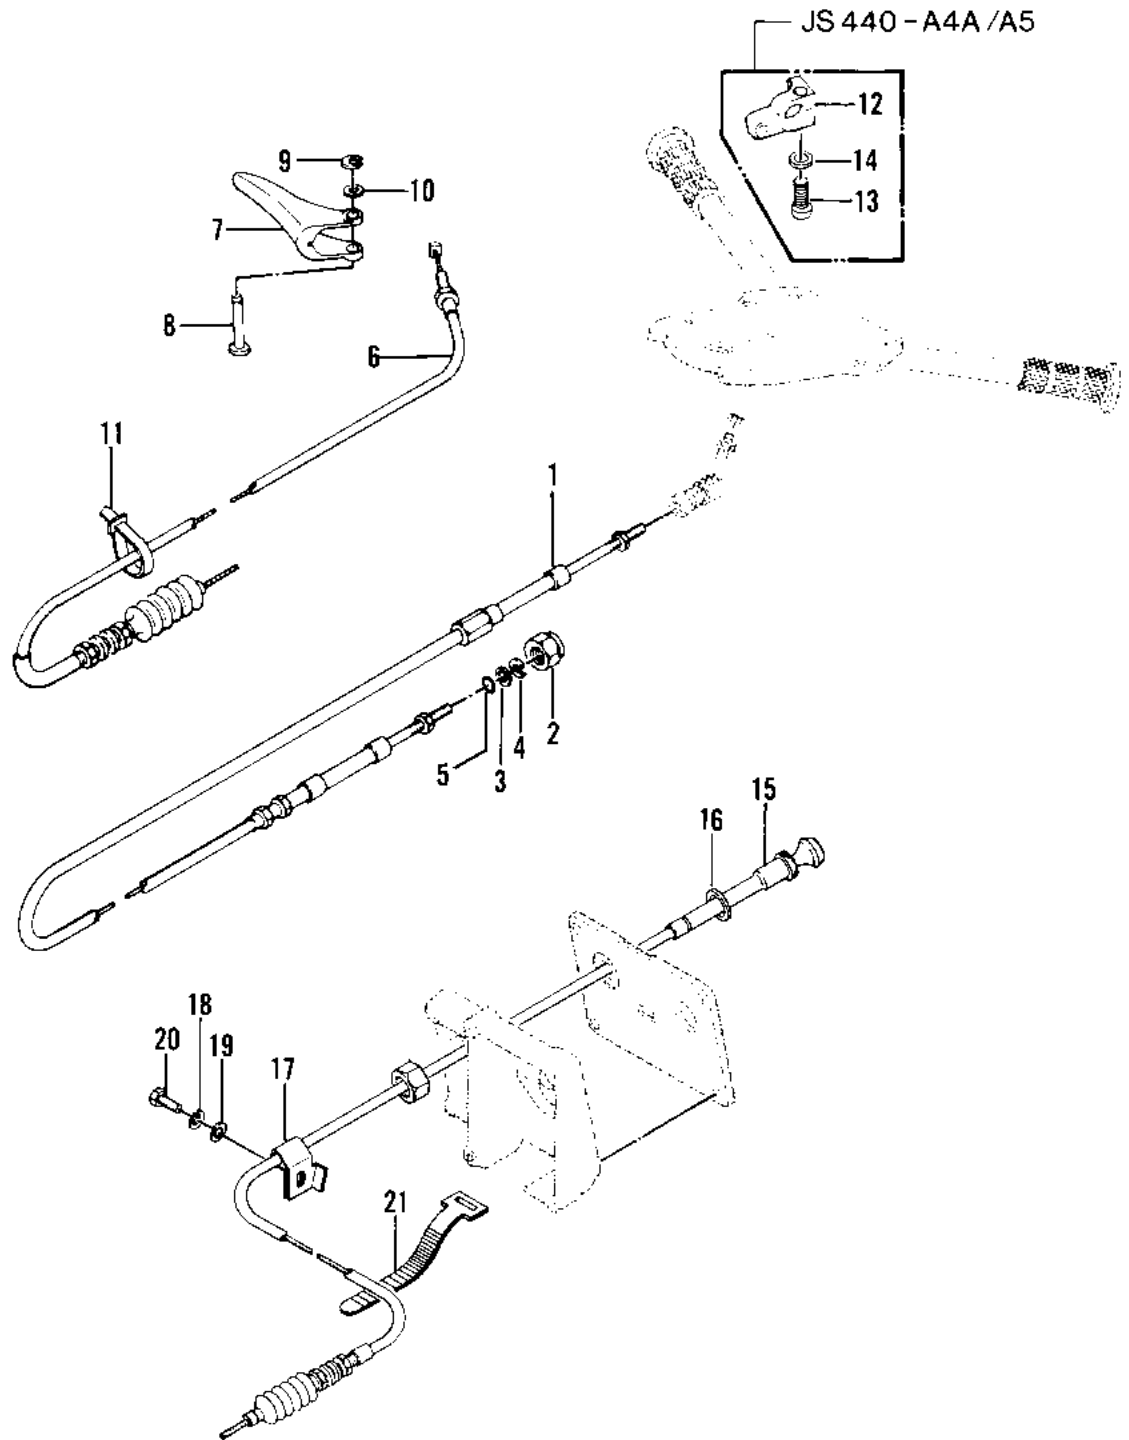

1981 JS440

PARTS DIAGRAM

CABLES ('79-'81 A3/A4/A4A/A5)

1981 JS440

PARTS LIST

CABLES ('79-'81 A3/A4/A4A/A5)

ITEM NAME

PART NUMBER

QUANTITY
