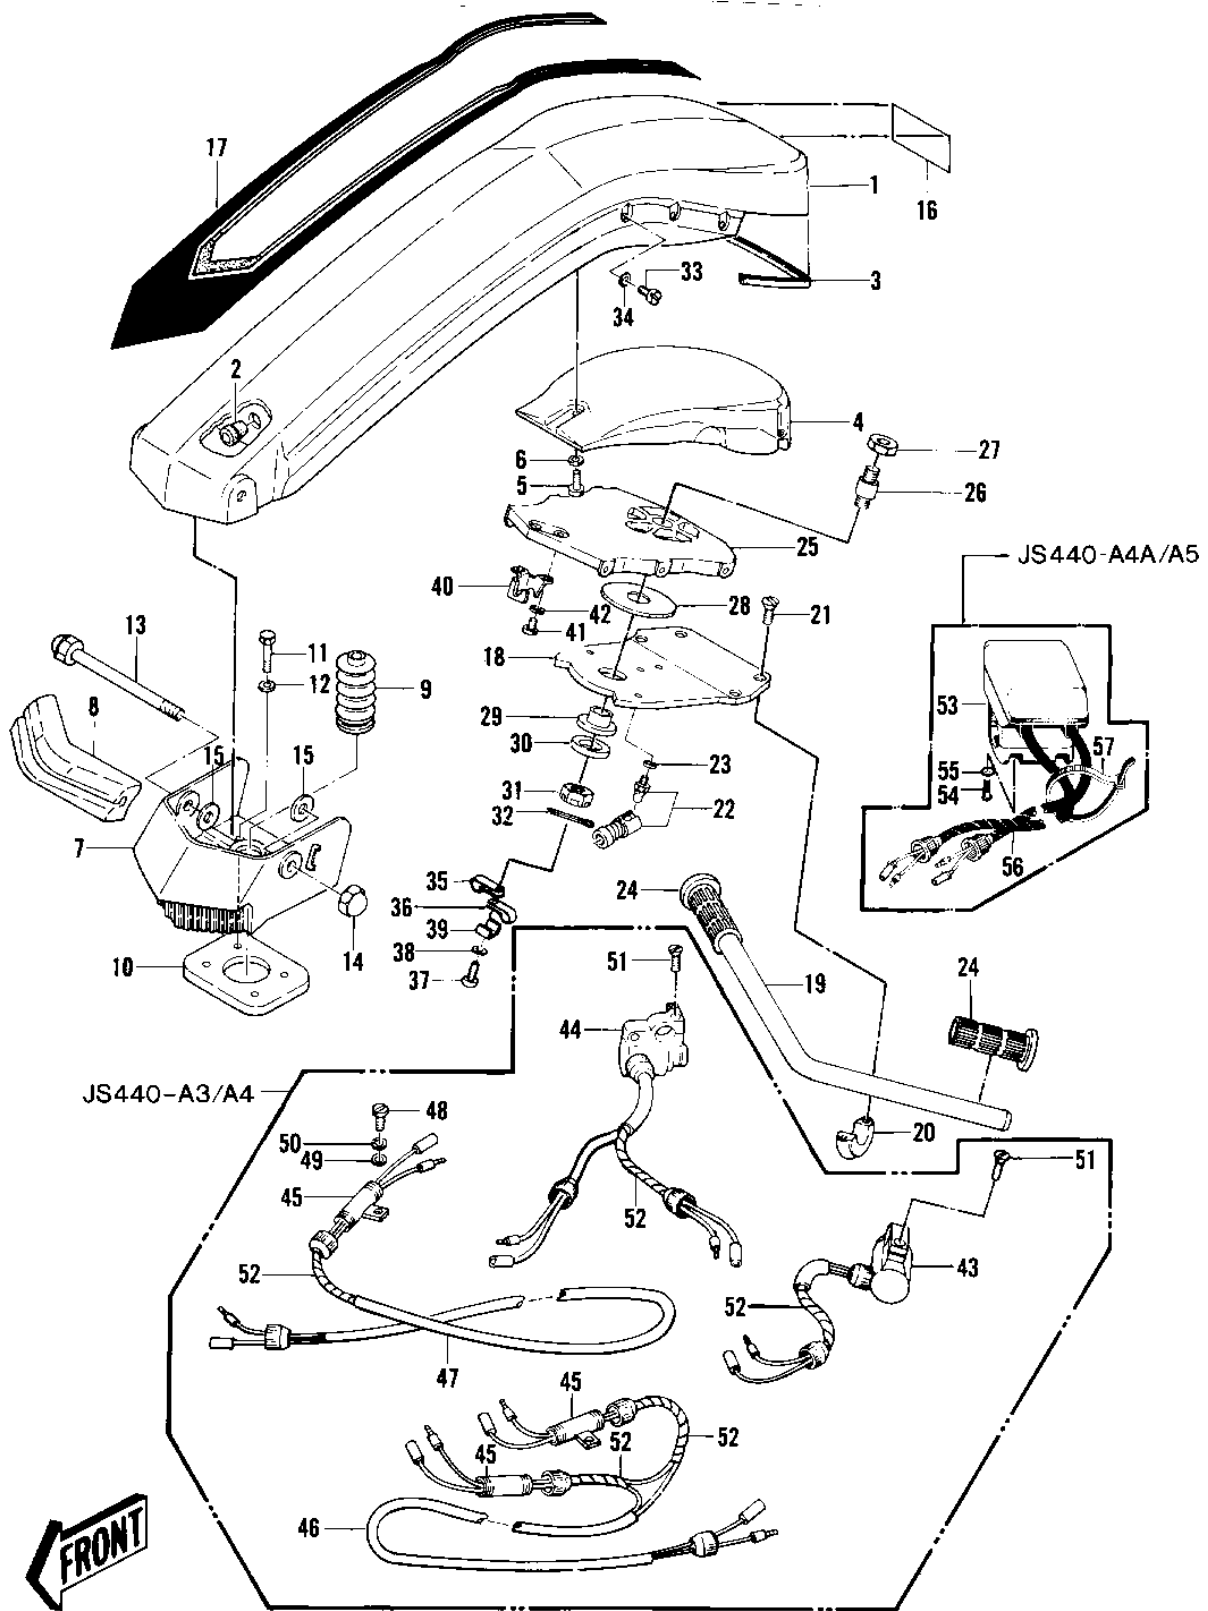

1979 JS440

PARTS DIAGRAM

HANDLE POLE/SWITCHES ('79-'81 A3/A4/A4A/

1979 JS440

PARTS LIST

HANDLE POLE/SWITCHES ('79-'81 A3/A4/A4A/

ITEM NAME

PART NUMBER

QUANTITY
