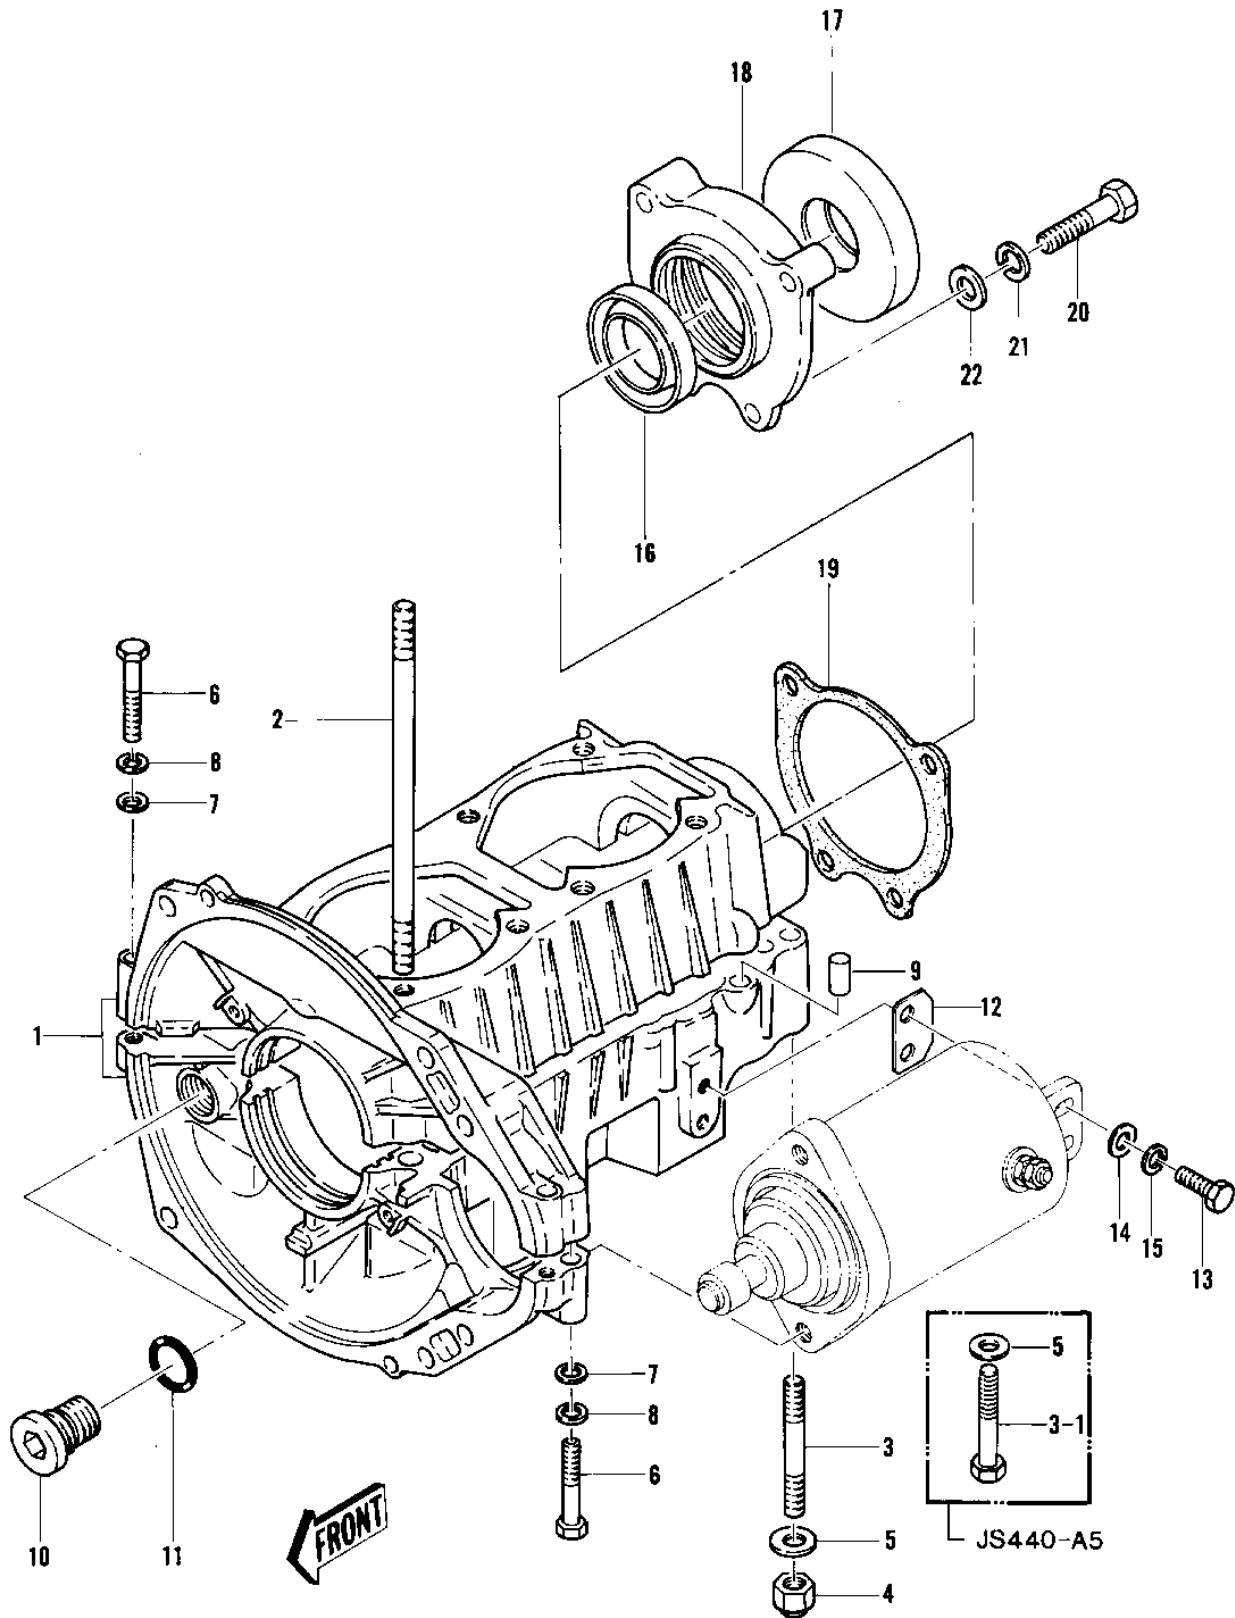

1981 JS440

PARTS DIAGRAM

CRANKCASE ('79-'81 A3/A4/A4A/A5)

1981 JS440

PARTS LIST

CRANKCASE ('79-'81 A3/A4/A4A/A5)

ITEM NAME

PART NUMBER

QUANTITY
