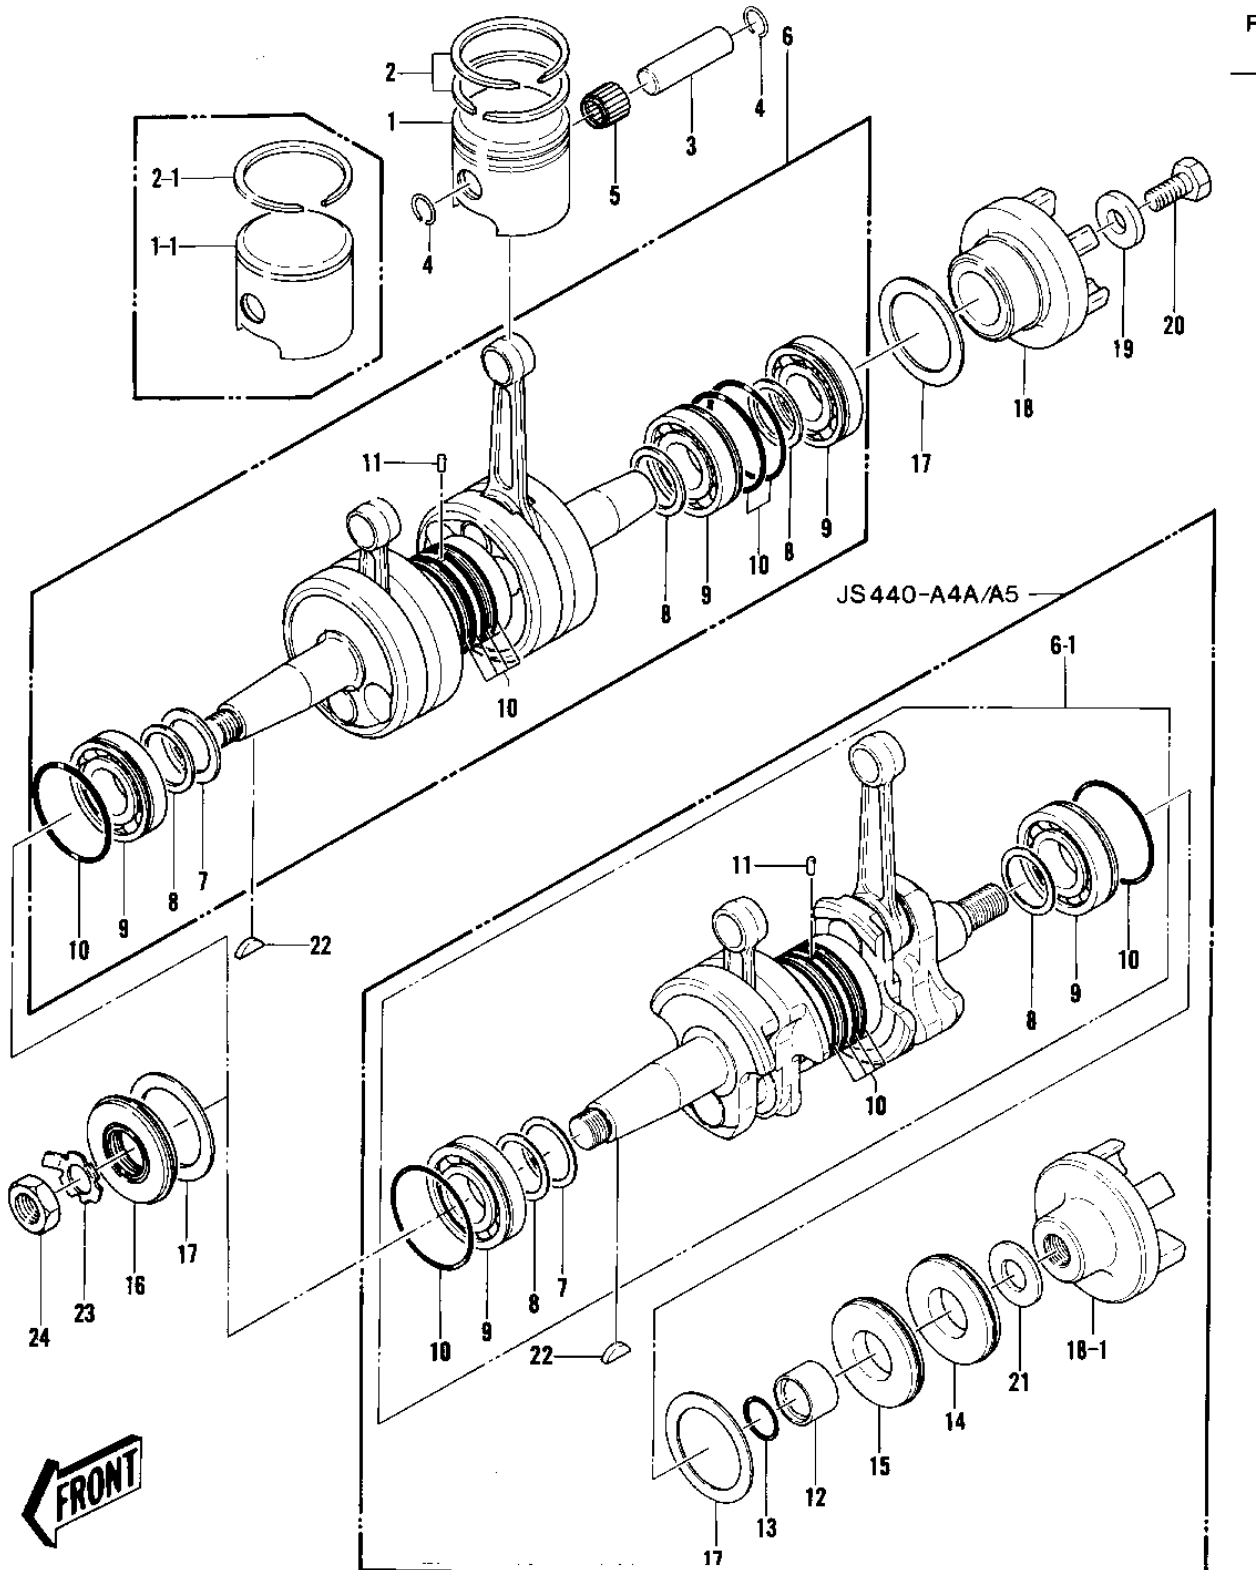

1979 JS440

PARTS DIAGRAM

CRANKSHAFT/PISTONS ('79-'81 A3/A4/A4A/A5)

1979 JS440

PARTS LIST

CRANKSHAFT/PISTONS ('79-'81 A3/A4/A4A/A5)

ITEM NAME

PART NUMBER

QUANTITY
