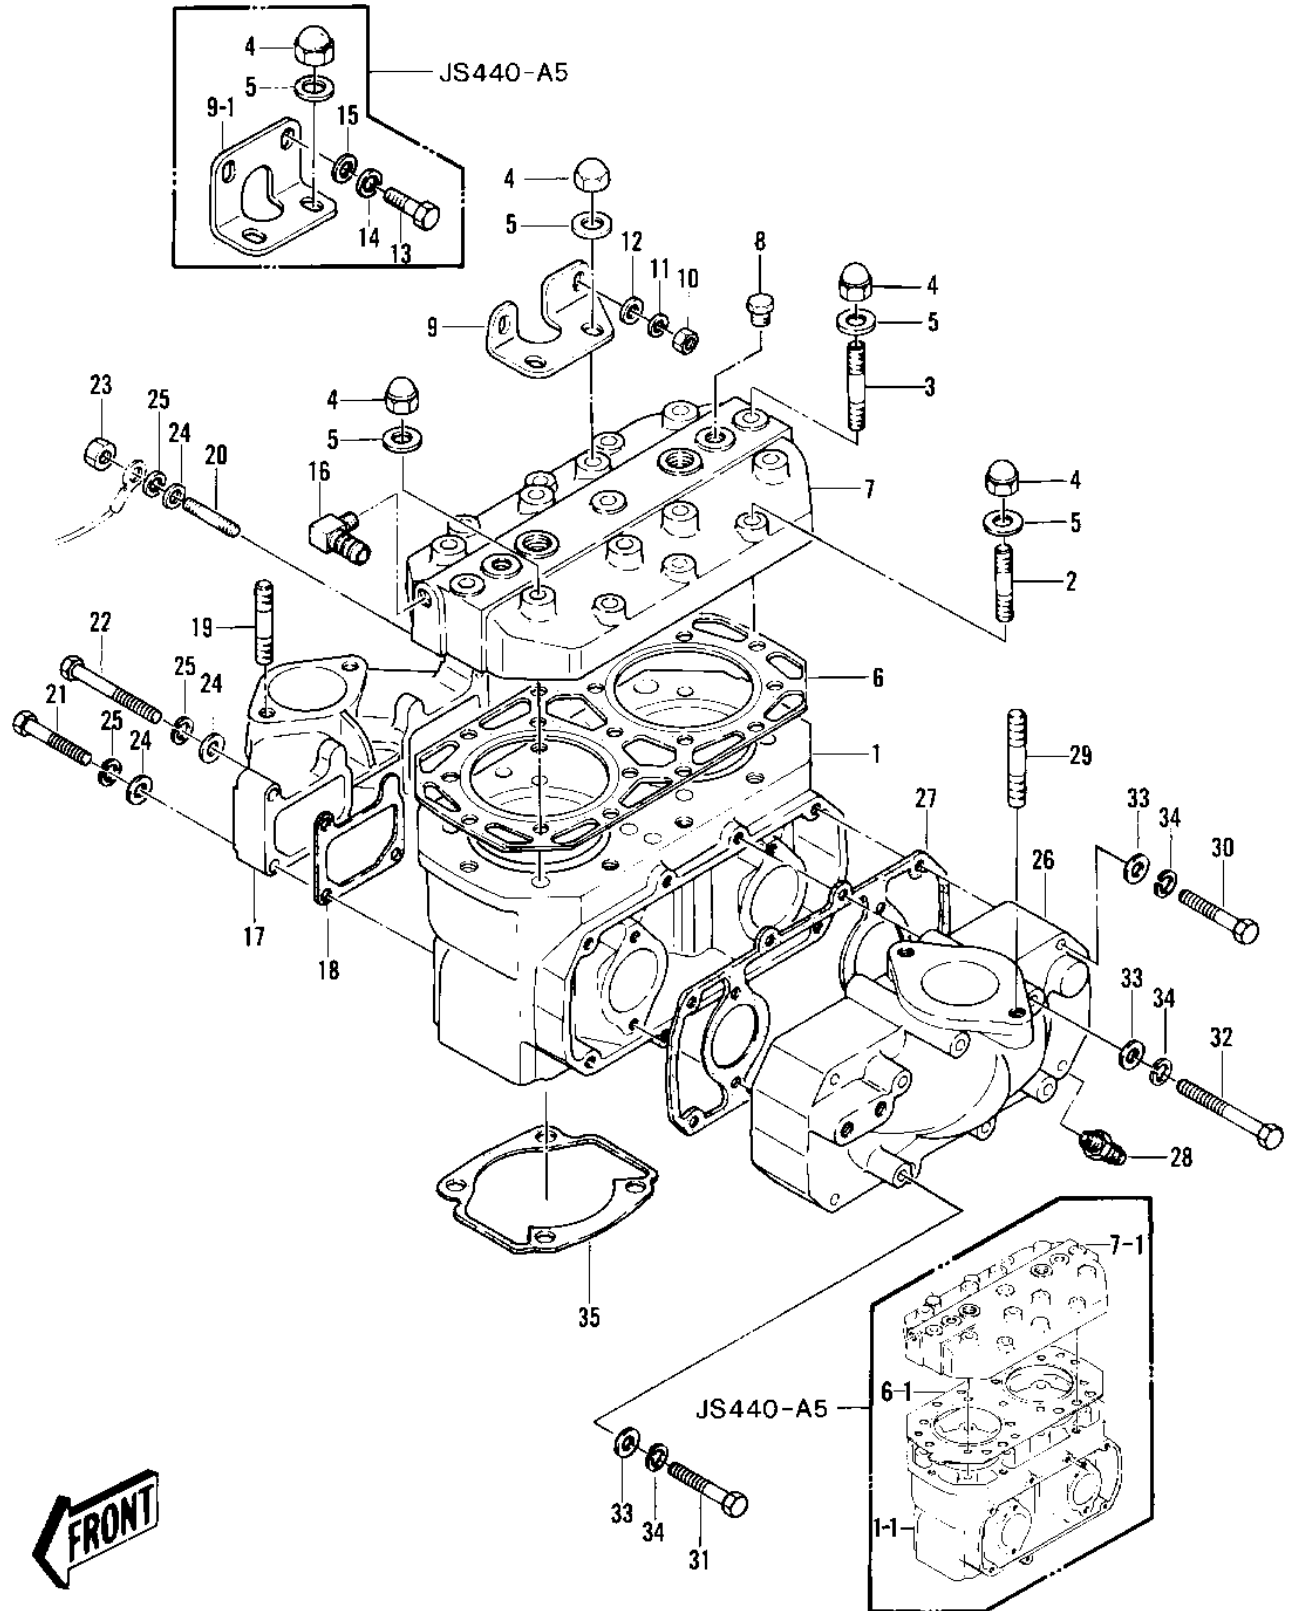

1981 JS440

PARTS DIAGRAM

CYLINDER HEAD/CYLINDER ('79-'81 A3/A4/A4)

1981 JS440

PARTS LIST

CYLINDER HEAD/CYLINDER ('79-'81 A3/A4/A4)

ITEM NAME

PART NUMBER

QUANTITY
