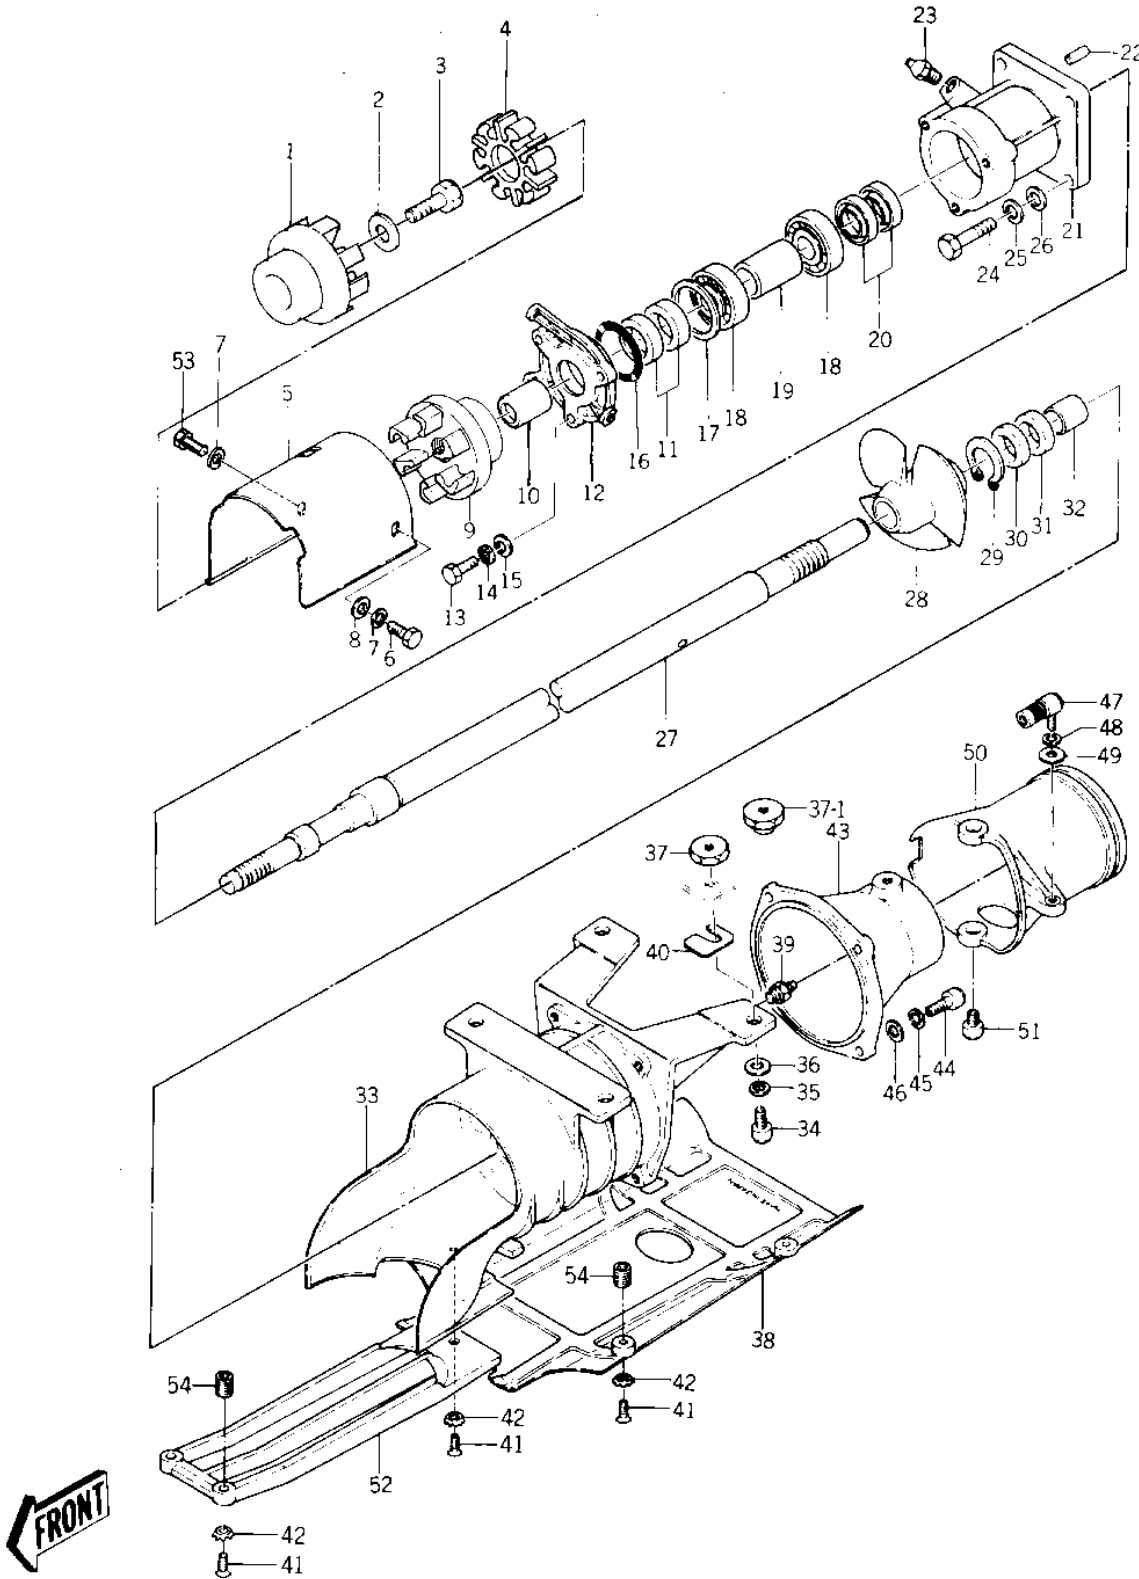

1978 JS440

PARTS DIAGRAM

DRIVE SHAFT/JET PUMP ('77-'78 A1/A1A/A2)

1978 JS440

PARTS LIST

DRIVE SHAFT/JET PUMP ('77-'78 A1/A1A/A2)

ITEM NAME	PART NUMBER	QUANTITY
UNAVAILABLE IN PRICE BOOK (Ref # 1)	42063-3001	
WASHER,6.0T (Ref # 2)	92022-568	
BOLT,1/2 INCHX27 (Ref # 3)	92003-537	
DAMPER RUBBER,COUPLNG (Ref # 4)	92075-520	
COVER,COUPLING (Ref # 5)	59036-567	
COVER,COUPLING (Ref # 5)	59036-567	
BOLT 6X12 (Ref # 6)	110R0612	
WASHER-SPRING,6MM (Ref # 7)	461S0600	
WASHER (Ref # 8)	411S0600	
COUPLING (Ref # 9)	42034-3706	
SLEEVE,BEARING (Ref # 10)	42036-501	
SEAL,OIL AC1799EX (Ref # 11)	92050-501	
COVER,BEARING (Ref # 12)	14025-3008	
BOLT,8X25 (Ref # 13)	110R0825	
WASHER SPRING 8MM (Ref # 14)	461S0800	
WASHER (Ref # 15)	411S0800	
"0" RING (Ref # 16)	92055-501	
SHIM 0.15T (Ref # 17)	92025-502	
SHIM 0.3T (Ref # 17)	92025-503	
BEARING BALL #6305 (Ref # 18)	601B6305	
COLLAR (Ref # 19)	92027-502	
SEAL,OIL AC1799EX (Ref # 20)	92050-501	
HOLDER (Ref # 21)	41046-502	
PIN,DOWEL (Ref # 22)	551R0612	
NIPPLE,GREASE (Ref # 23)	92005-501	
BOLT,8X25 (Ref # 24)	110R0825	
WASHER SPRING 8MM (Ref # 25)	461S0800	
WASHER (Ref # 26)	411S0800	
SHAFT,DRIVE (Ref # 27)	59111-515	