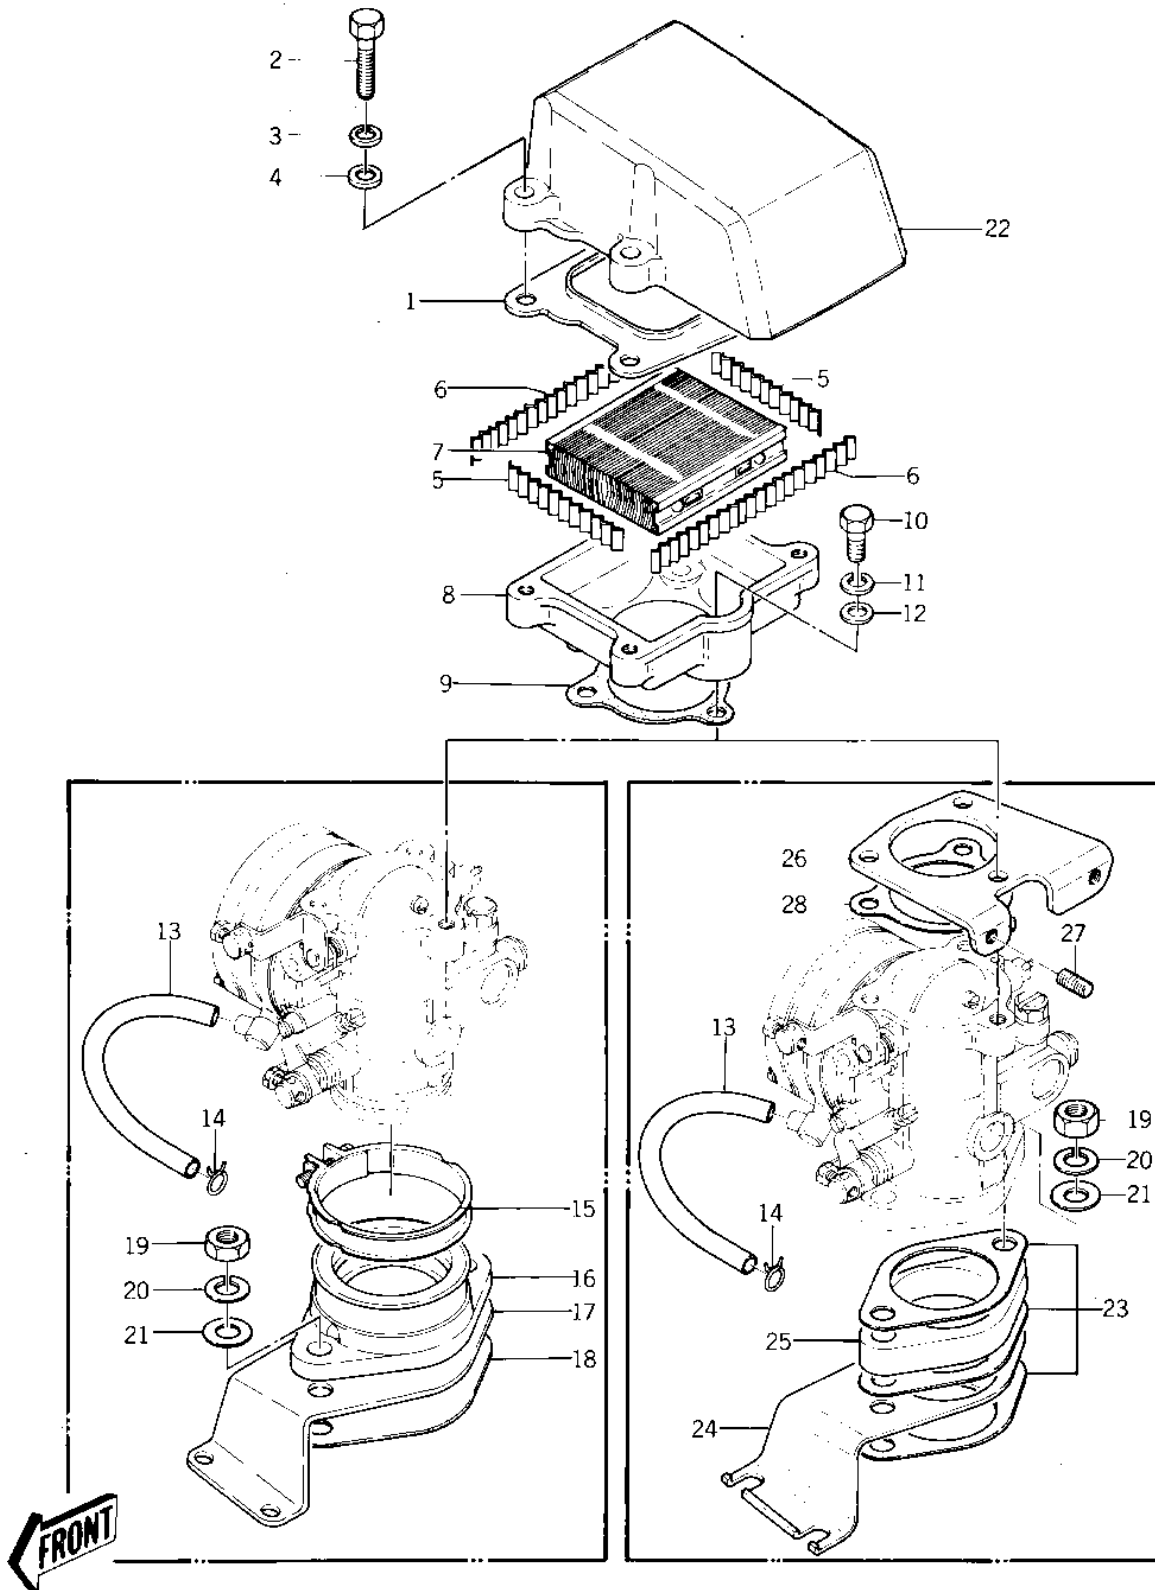

1978 JS440

PARTS DIAGRAM

CARBURETOR BRACKETS/FLAME ARRESTER ('77-

1978 JS440

PARTS LIST

CARBURETOR BRACKETS/FLAME ARRESTER ('77-

ITEM NAME	PART NUMBER	QUANTITY
PLATE,FLAME ARRESTER (Ref # 1)	59086-540	
BOLT,6X28 (Ref # 2)	110R0628	
WASHER-SPRING,6MM (Ref # 3)	461S0600	
WASHER (Ref # 4)	410S0600	
SPRING (Ref # 5)	92081-544	
SPRING (Ref # 6)	92081-545	
ARRESTER,FLAME (Ref # 7)	59006-502	
CASE,FLAME ARRESTER (Ref # 8)	59021-527-9G	
GASKET (Ref # 9)	11060-3702	
BOLT 6X20 (Ref # 10)	110R0620	
BOLT,HEX HEAD,6X25 (Ref # 10)	110R0625	
WASHER-SPRING,6MM (Ref # 11)	461S0600	
WASHER (Ref # 12)	410S0600	
PIPE,PULS (Ref # 13)	92059-518	
CLAMP,SPARK PLUG CAP (Ref # 14)	92037-1173	
CLAMP (Ref # 15)	92037-550	
CLAMP (Ref # 15)	92037-550	
HOLDER-CARBURETOR (Ref # 16)	16065-516	
BRACKET,CONTROL (Ref # 17)	59016-558	
BRACKET,CONTROL (Ref # 17)	59016-558	
GASKET,INTAKE (Ref # 18)	16062-521	
NUT,8MM (Ref # 19)	312R0800	
WASHER SPRING 8MM (Ref # 20)	461S0800	
WASHER (Ref # 21)	410S0800	
COVER,AIR INTAKE (Ref # 22)	59036-563	
GASKET,INSULATOR (Ref # 23)	11009-3786	
BRACKET,CONTROL (Ref # 24)	11034-3004	
INSULATOR (Ref # 25)	16061-511	
BRACKET,CARBURETOR (Ref # 26)	11034-3003	