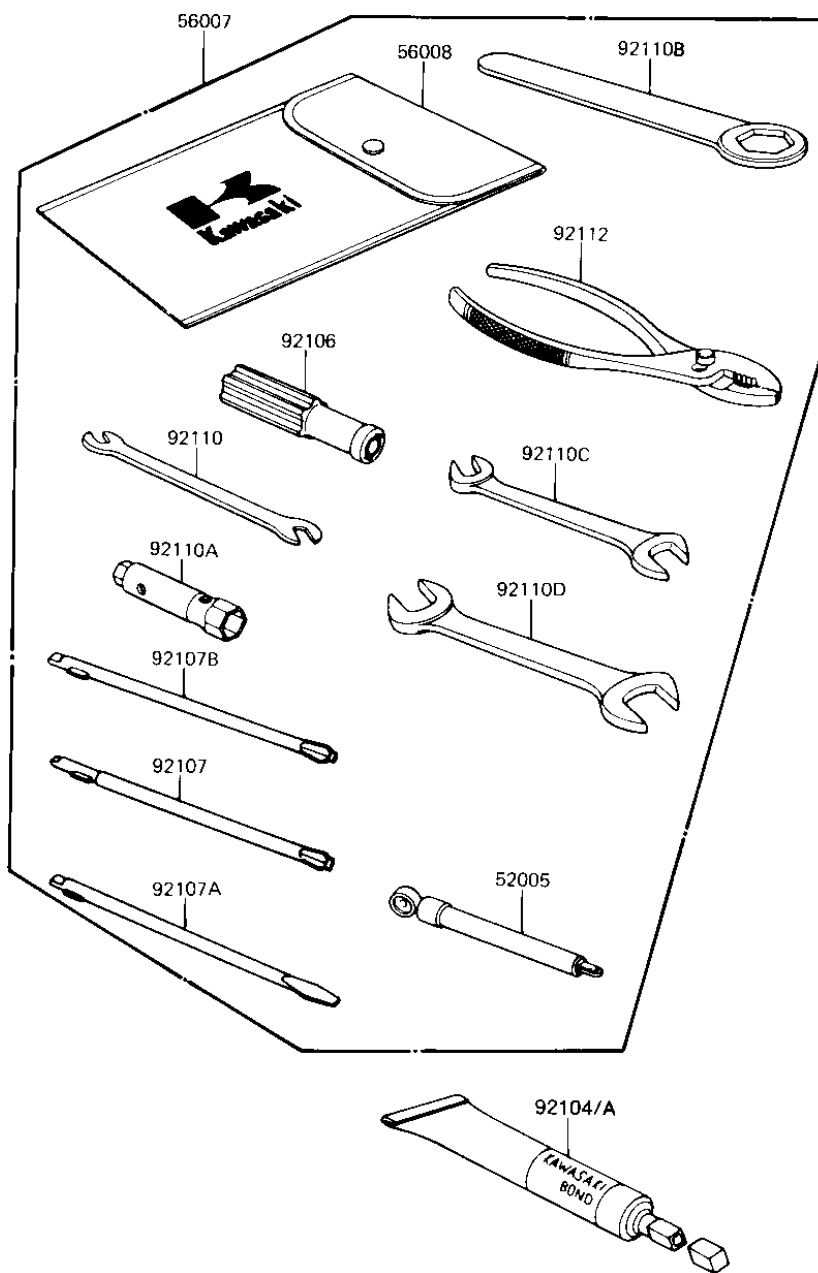

1983 KE175

PARTS DIAGRAM

OWNER TOOLS (KE175-D4)

F2810-0096

1983 KE175

PARTS LIST

OWNER TOOLS (KE175-D4)

ITEM NAME

PART NUMBER

QUANTITY
