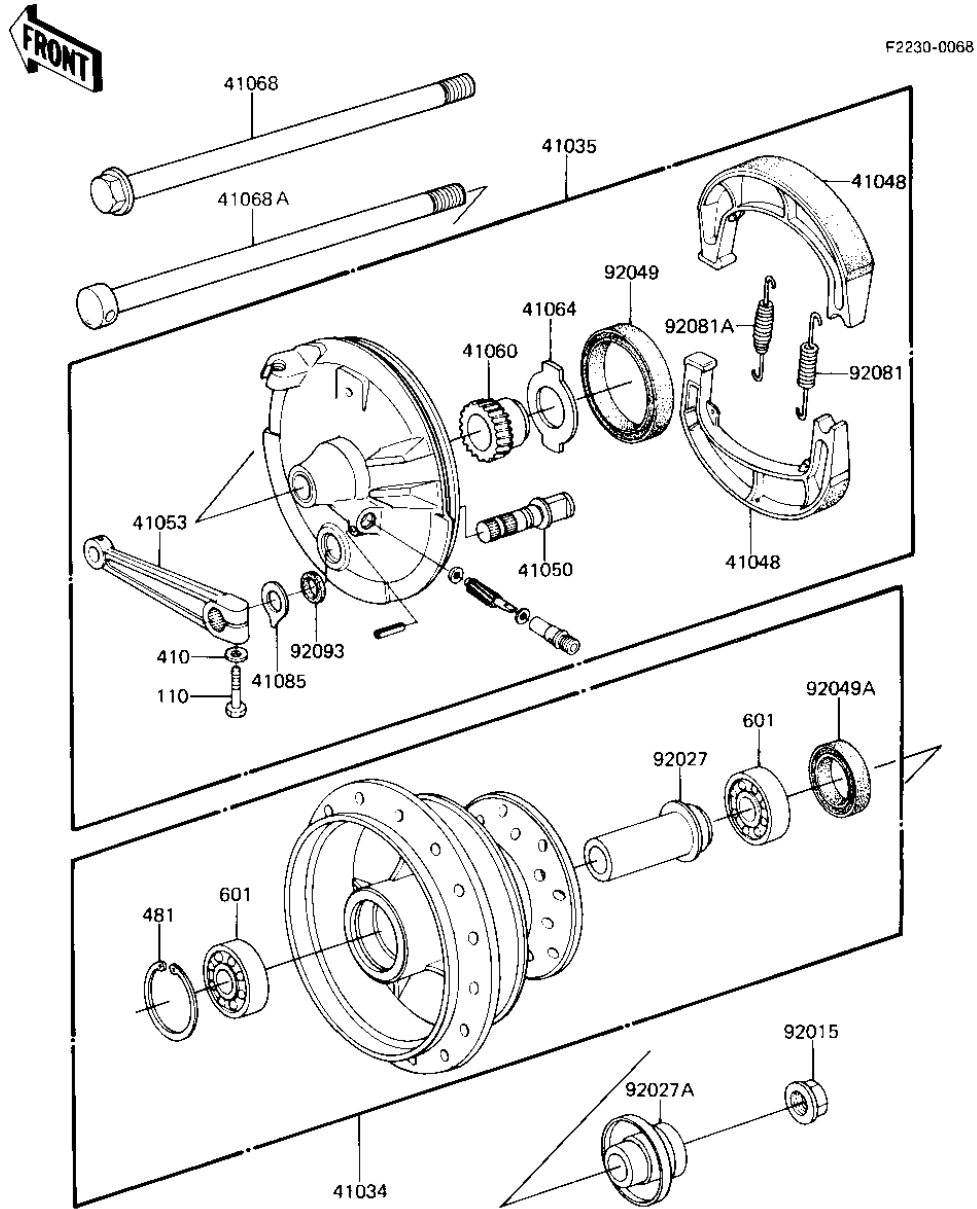

1983 KE175

PARTS DIAGRAM

FRONT HUB/BRAKE ('82-'83 KE175-D4/D5)

1983 KE175

PARTS LIST

FRONT HUB/BRAKE ('82-'83 KE175-D4/D5)

ITEM NAME

PART NUMBER

QUANTITY
