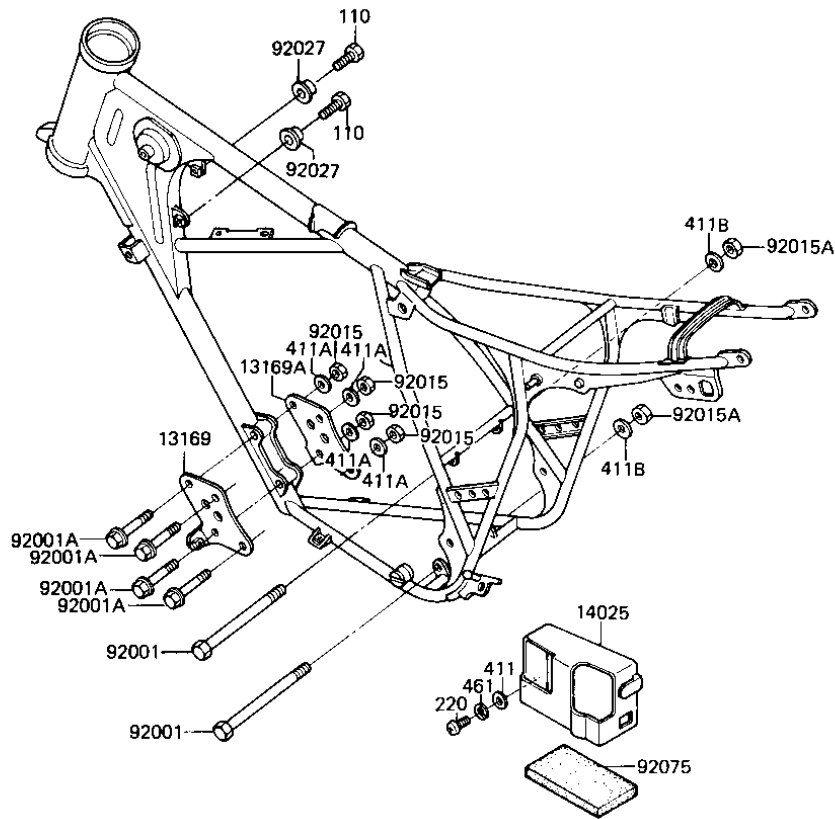

1983 KE175

PARTS DIAGRAM

FRAME FITTINGS/BATTERY CASE

F2130-0013

1983 KE175

PARTS LIST

FRAME FITTINGS/BATTERY CASE

ITEM NAME

PART NUMBER

QUANTITY
