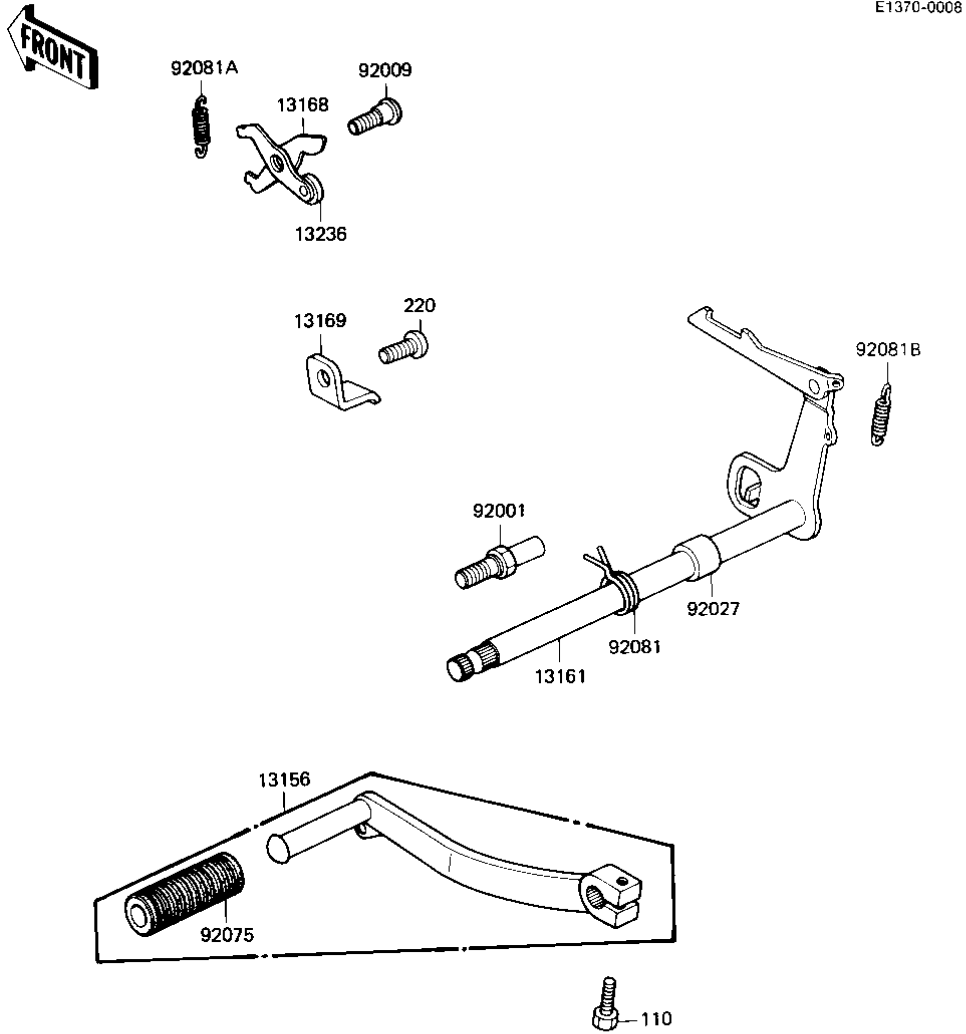

1983 KE175

PARTS DIAGRAM

GEAR CHANGE MECHANISM ('82-'83 KE175-D4/

1983 KE175

PARTS LIST

GEAR CHANGE MECHANISM ('82-'83 KE175-D4/

ITEM NAME

PART NUMBER

QUANTITY
